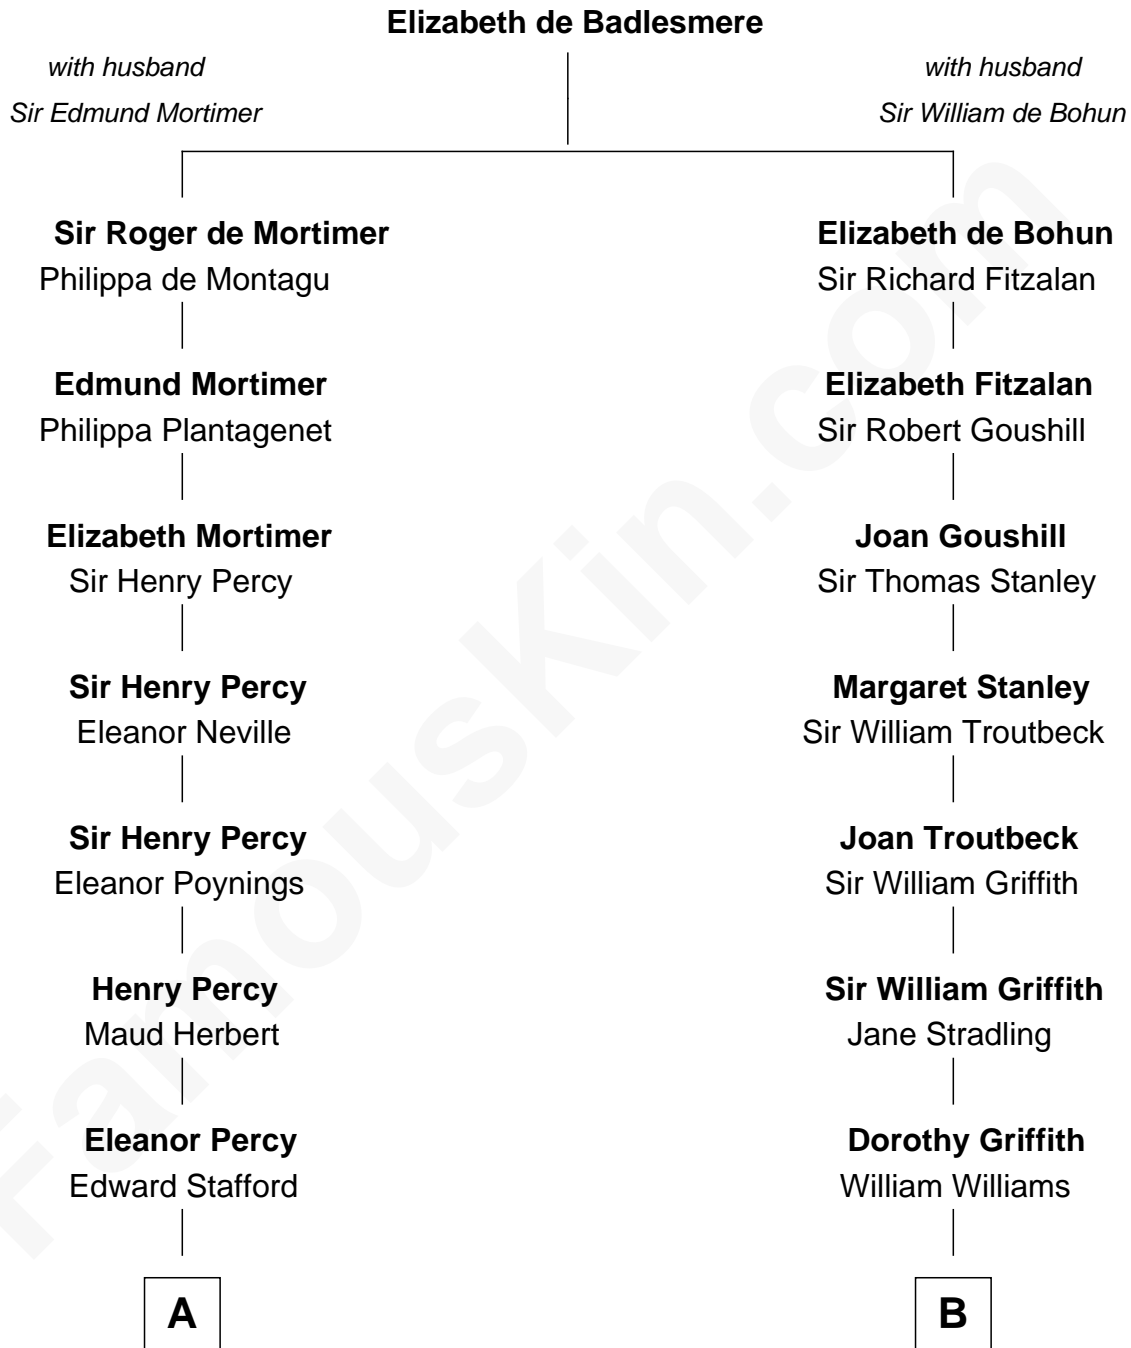

FamousKin.com

Relationship Chart of

John Carroll

Founder of Georgetown University

15th cousin 1 time removed of

Oliver Wendell Holmes, Jr.

U.S. Supreme Court Justice

A

Mary Stafford
George Neville

Ursula Neville
Sir Warham St. Leger

Anne St. Leger
Thomas Digges

Sir Dudley Digges
Mary Kempe

Edward Digges
Elizabeth Page

William Digges
Elizabeth Sewall

Anne Digges
Henry Darnall

Eleanor Darnall
Daniel Carroll

John Carroll

Founder, Georgetown University

B

Jane Williams
William Coytmore

Rowland Coytmore
Katherine Myles

Elizabeth Coytmore
William Tyng

Mercy Tyng
Samuel Bradstreet