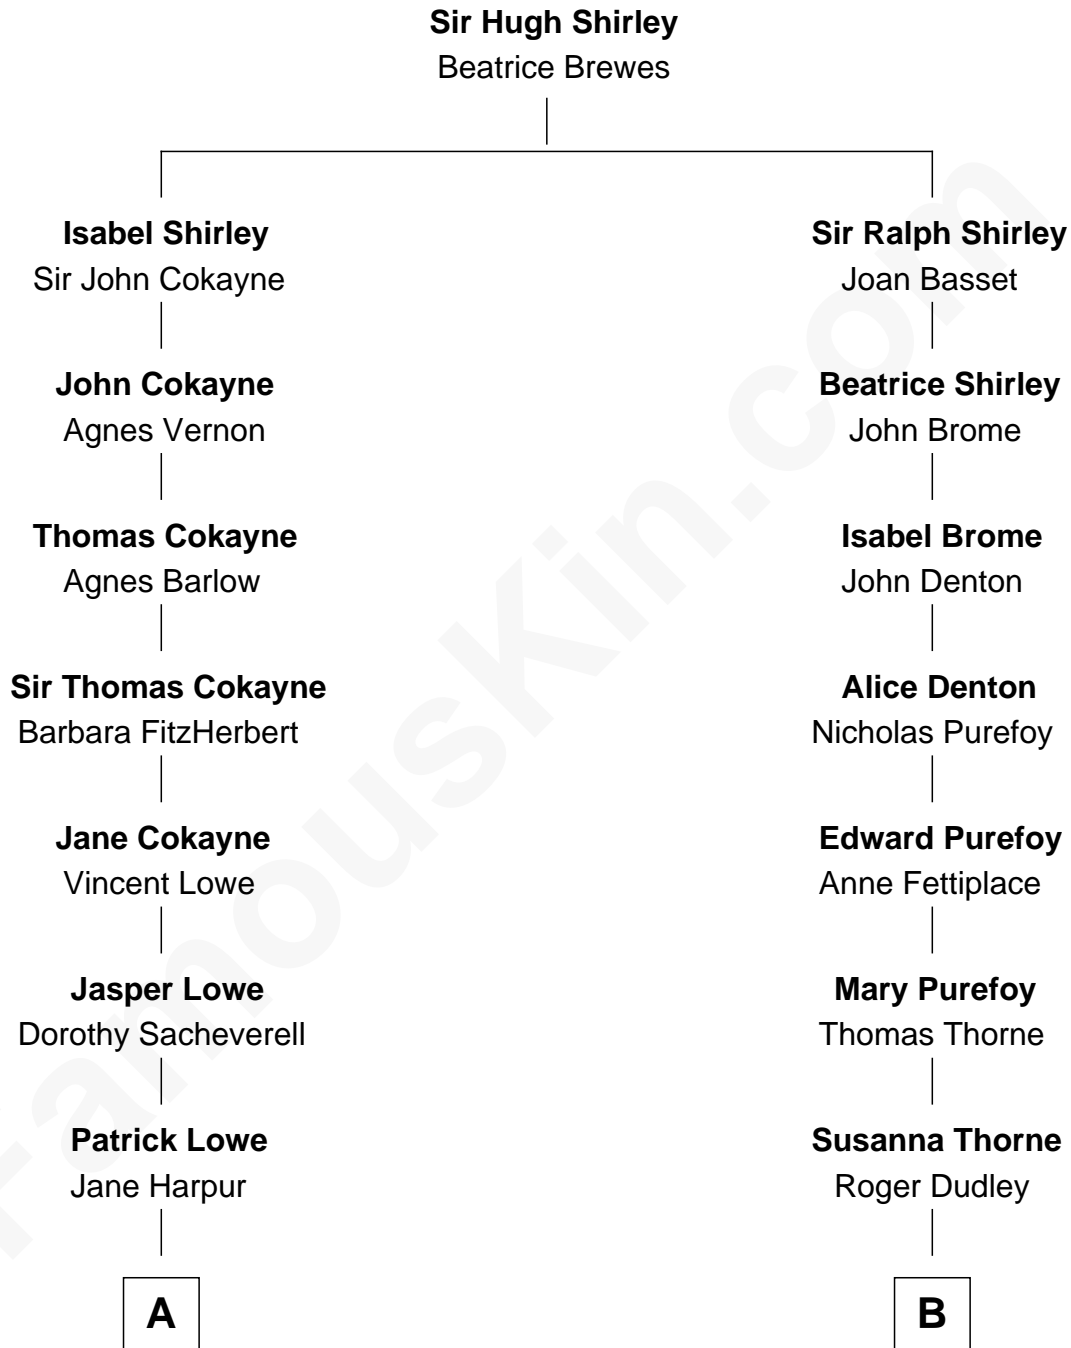

FamousKin.com

Relationship Chart of

John Carroll

Founder of Georgetown University

12th cousin 2 times removed of

Oliver Wendell Holmes, Sr.

American "Fireside" Poet

A

Vincent Lowe
Anne Cavendish

Jane Lowe
Col. Henry Sewall

Elizabeth Sewall
William Digges

Anne Digges
Henry Darnall

Eleanor Darnall
Daniel Carroll

John Carroll
Founder, Georgetown University

B

Gov. Thomas Dudley
Dorothy York

Anne Dudley
Gov. Simon Bradstreet

Samuel Bradstreet
Mercy Tyng

Mercy Bradstreet
Dr. James Oliver

Sarah Oliver
Jacob Wendell

Oliver Wendell
Mary Jackson

Sarah Wendell
Rev. Abiel Holmes

Oliver Wendell Holmes, Sr.
American "Fireside" Poet