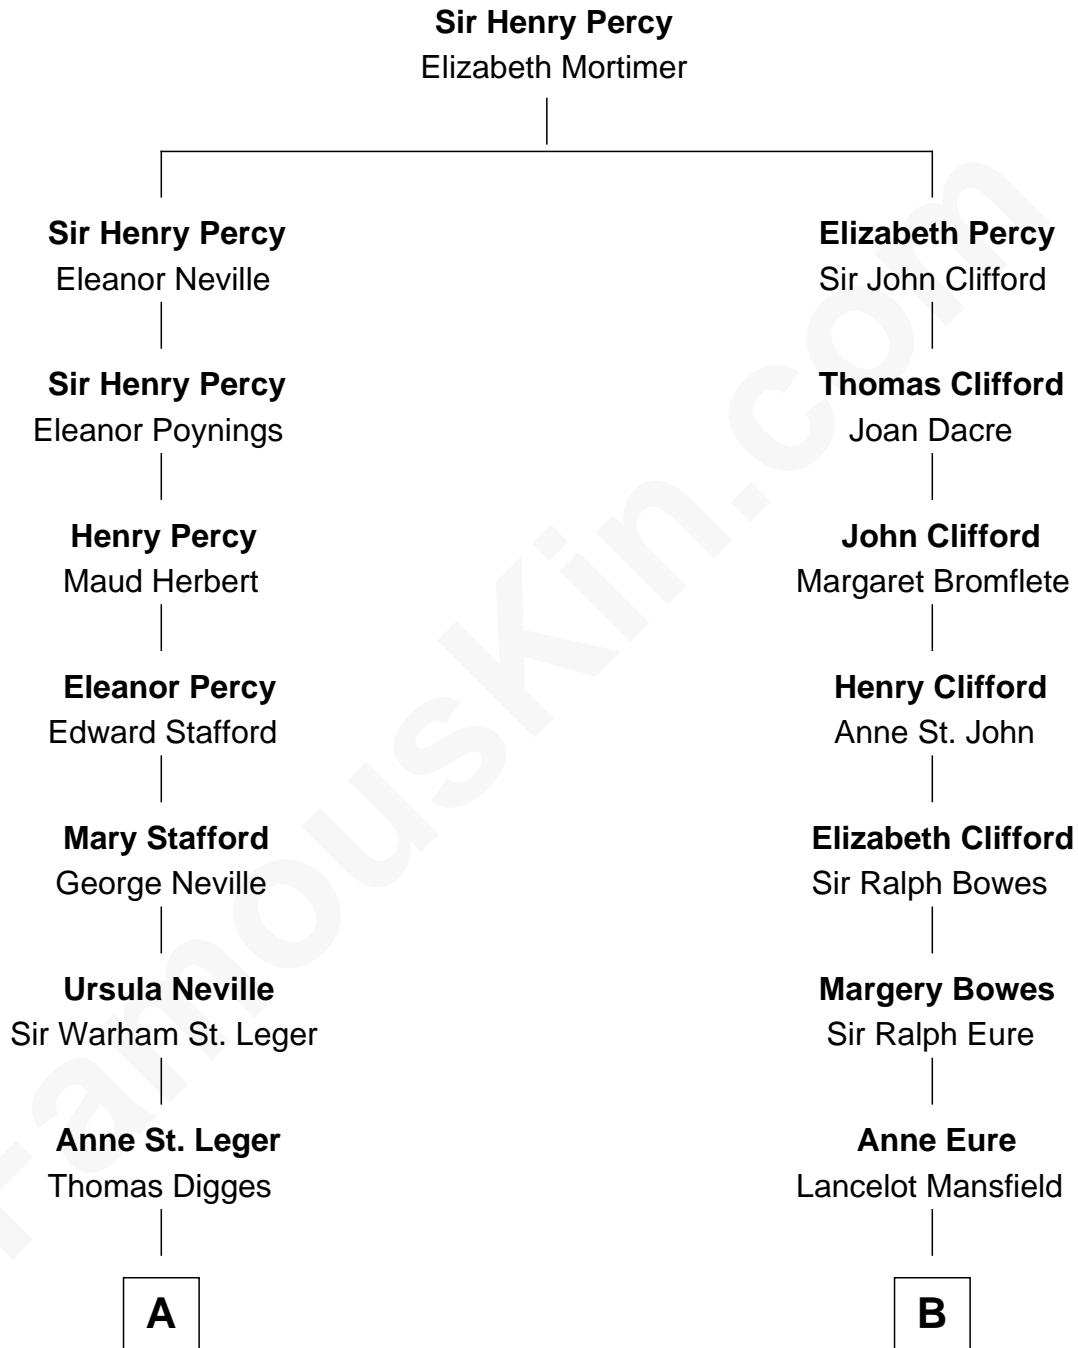

FamousKin.com

Relationship Chart of

John Carroll

Founder of Georgetown University

12th cousin 6 times removed of

Endicott Peabody

62nd Governor of Massachusetts

C

Mary Elizabeth Parkman
Rt. Rev. Malcolm Endicott Peabody

Endicott Peabody
62nd Governor of Massachusetts

FamousKin.com