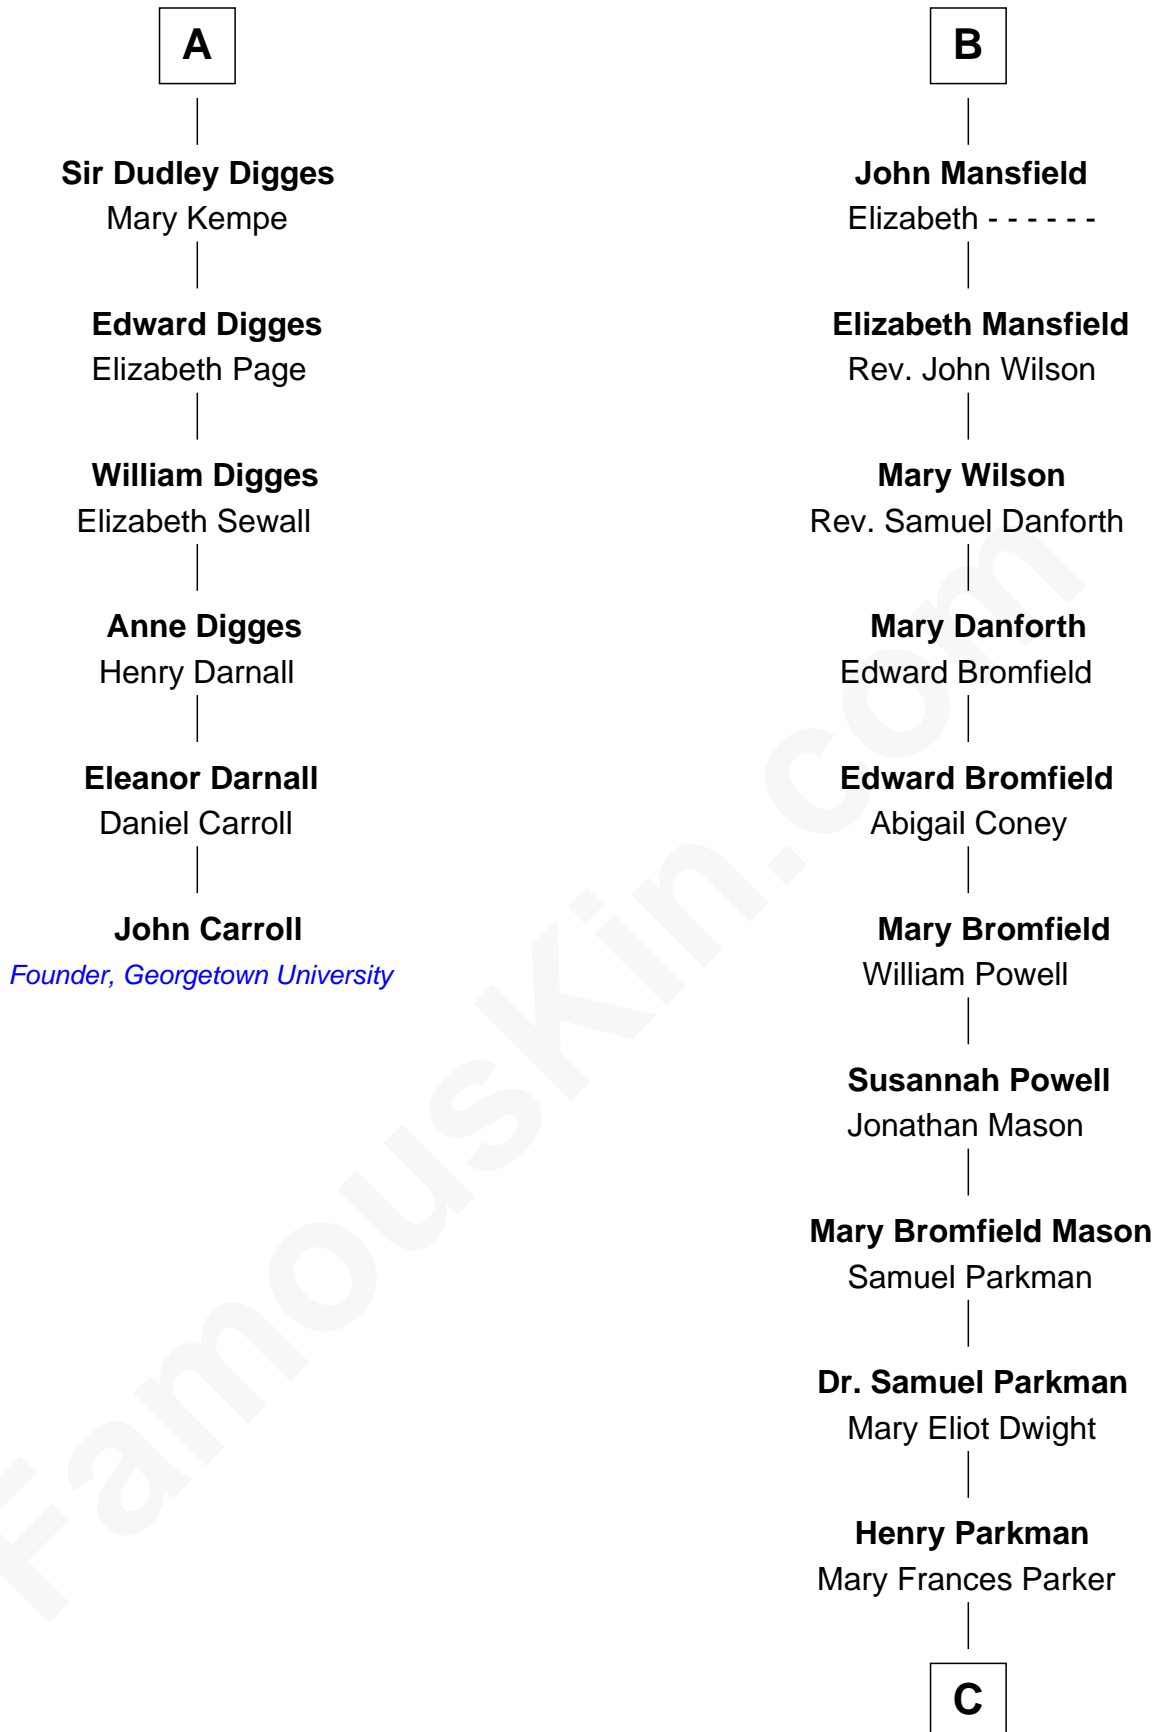

FamousKin.com

Relationship Chart of

John Carroll

Founder of Georgetown University

12th cousin 6 times removed of

Endicott Peabody

62nd Governor of Massachusetts

C

Mary Elizabeth Parkman
Rt. Rev. Malcolm Endicott Peabody

Endicott Peabody
62nd Governor of Massachusetts

FamousKin.com