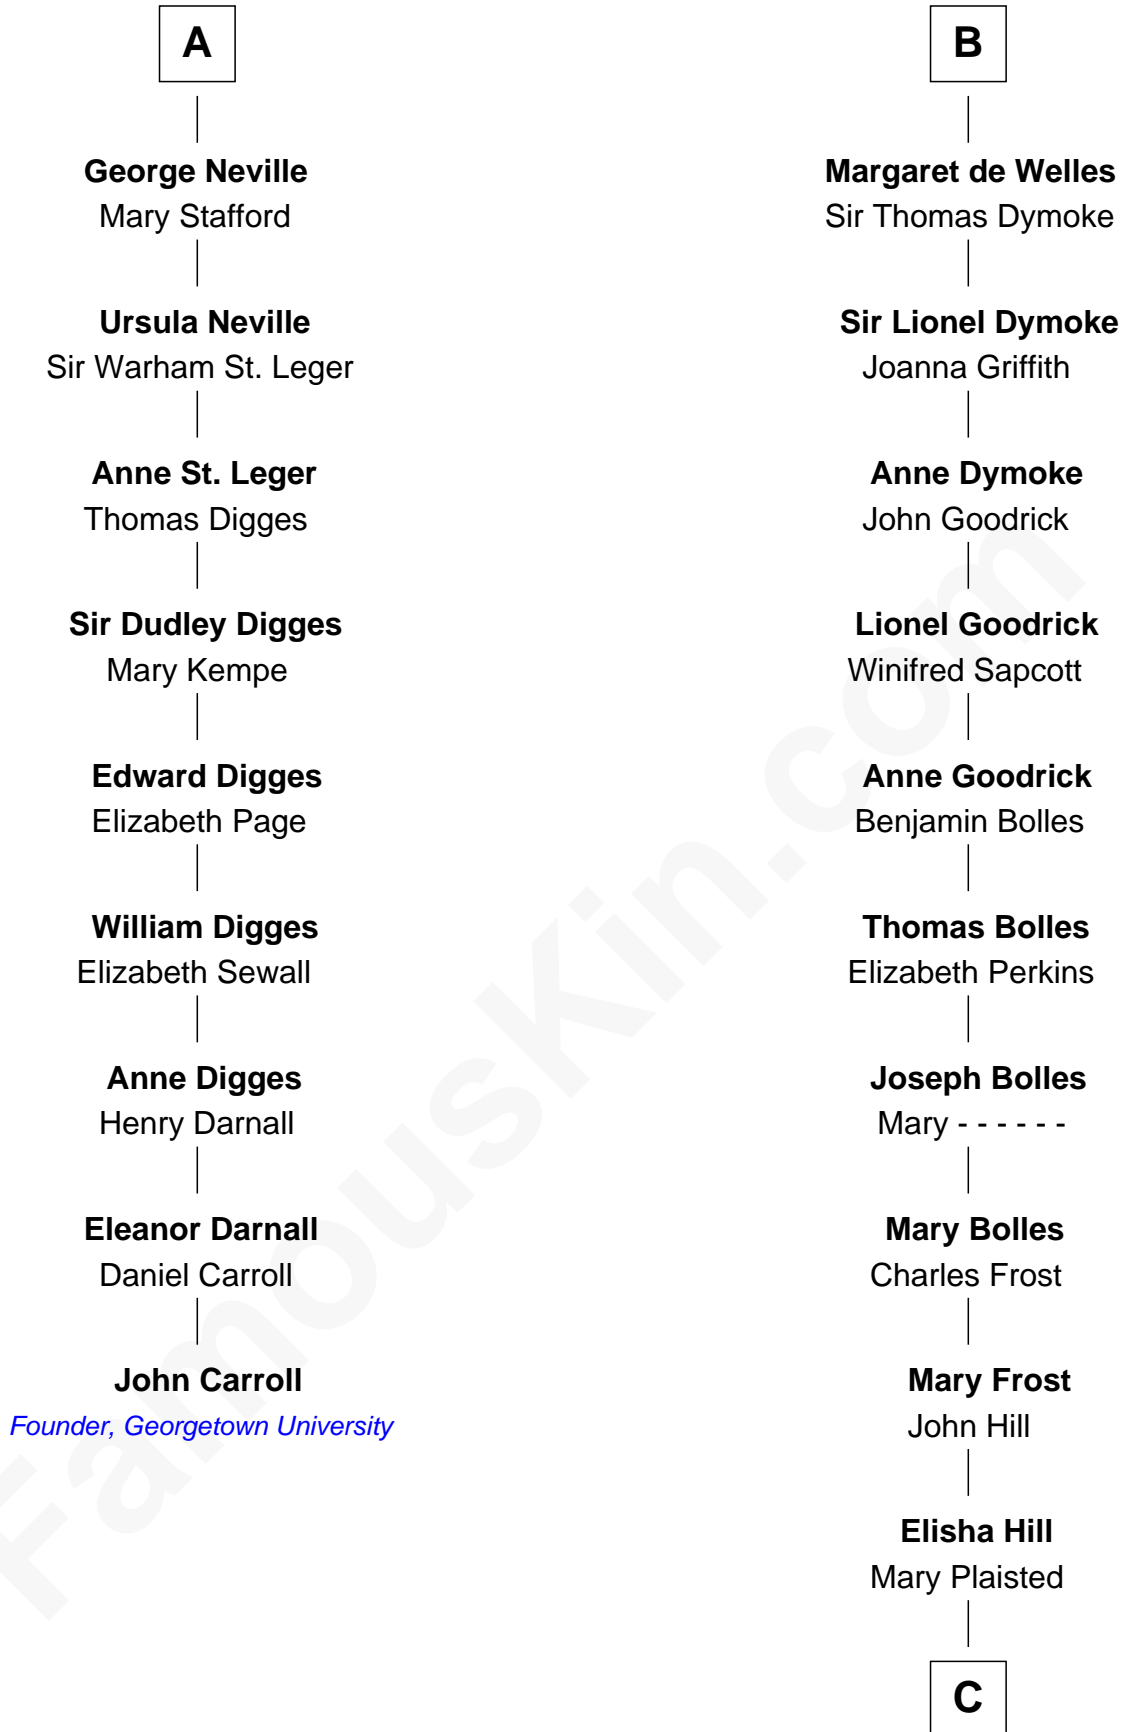

FamousKin.com

Relationship Chart of

John Carroll

Founder of Georgetown University

15th cousin 4 times removed of

Ichabod Goodwin

27th Governor of New Hampshire

C

Hannah Hill

Dominicus Goodwin

Samuel Goodwin

Anna Thompson Gerrish

Ichabod Goodwin

27th Governor of New Hampshire

FamousKin.com