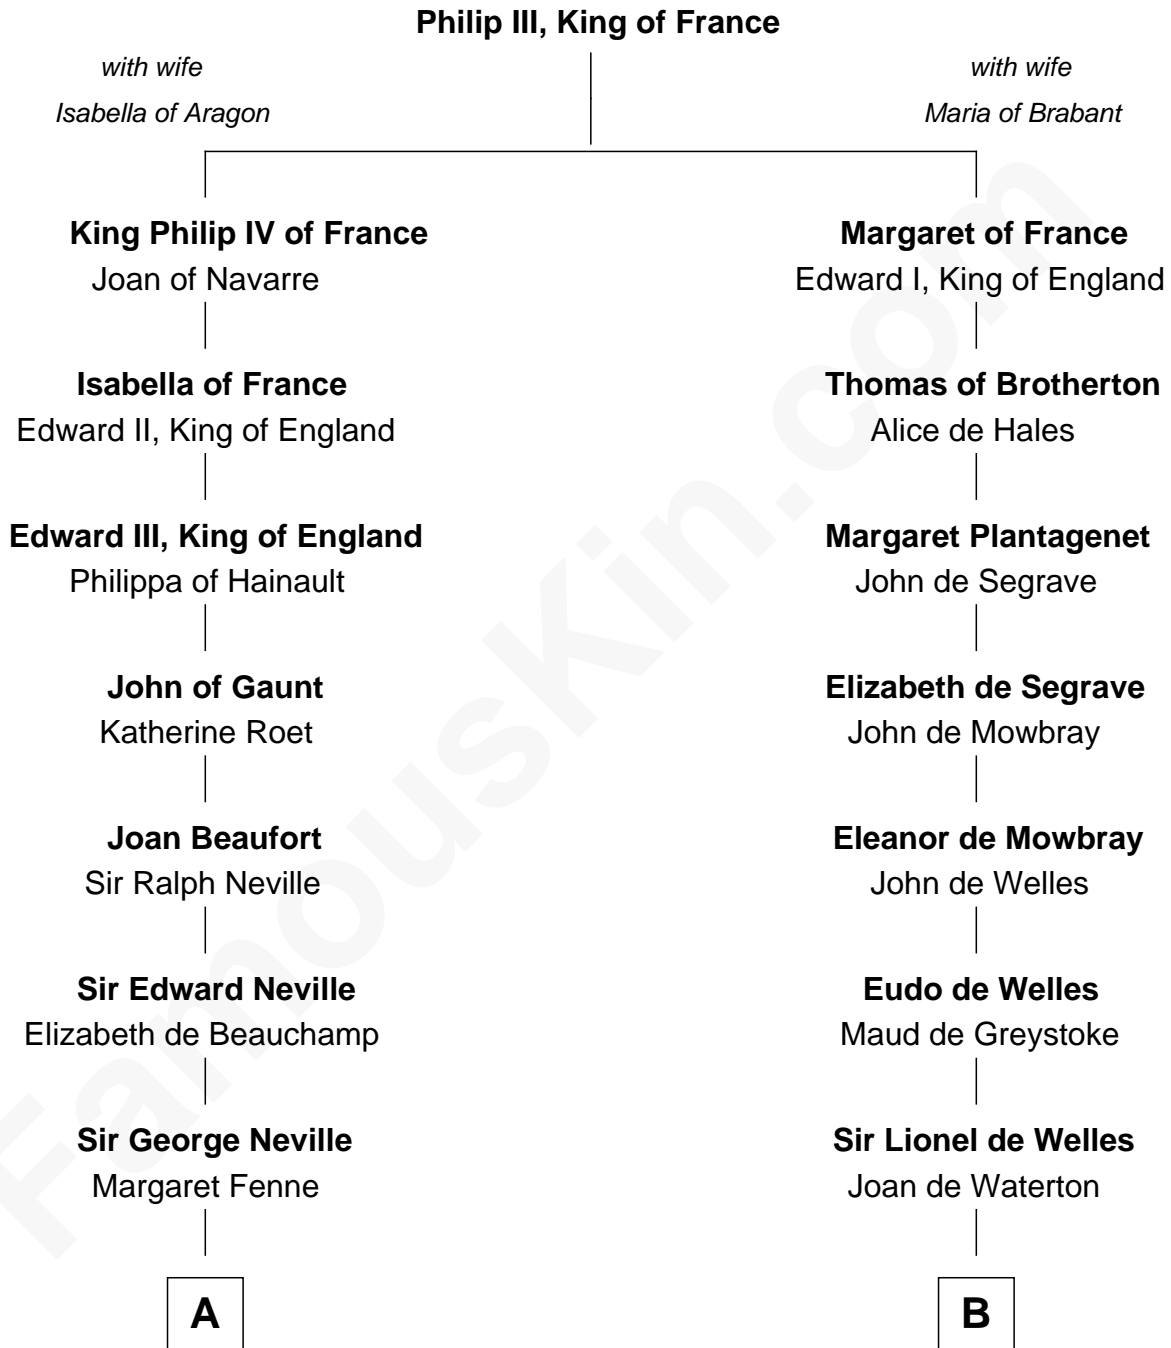

FamousKin.com

Relationship Chart of

John Carroll

Founder of Georgetown University

15th cousin 4 times removed of

Ichabod Goodwin

27th Governor of New Hampshire

C

Hannah Hill

Dominicus Goodwin

Samuel Goodwin

Anna Thompson Gerrish

Ichabod Goodwin

27th Governor of New Hampshire

FamousKin.com