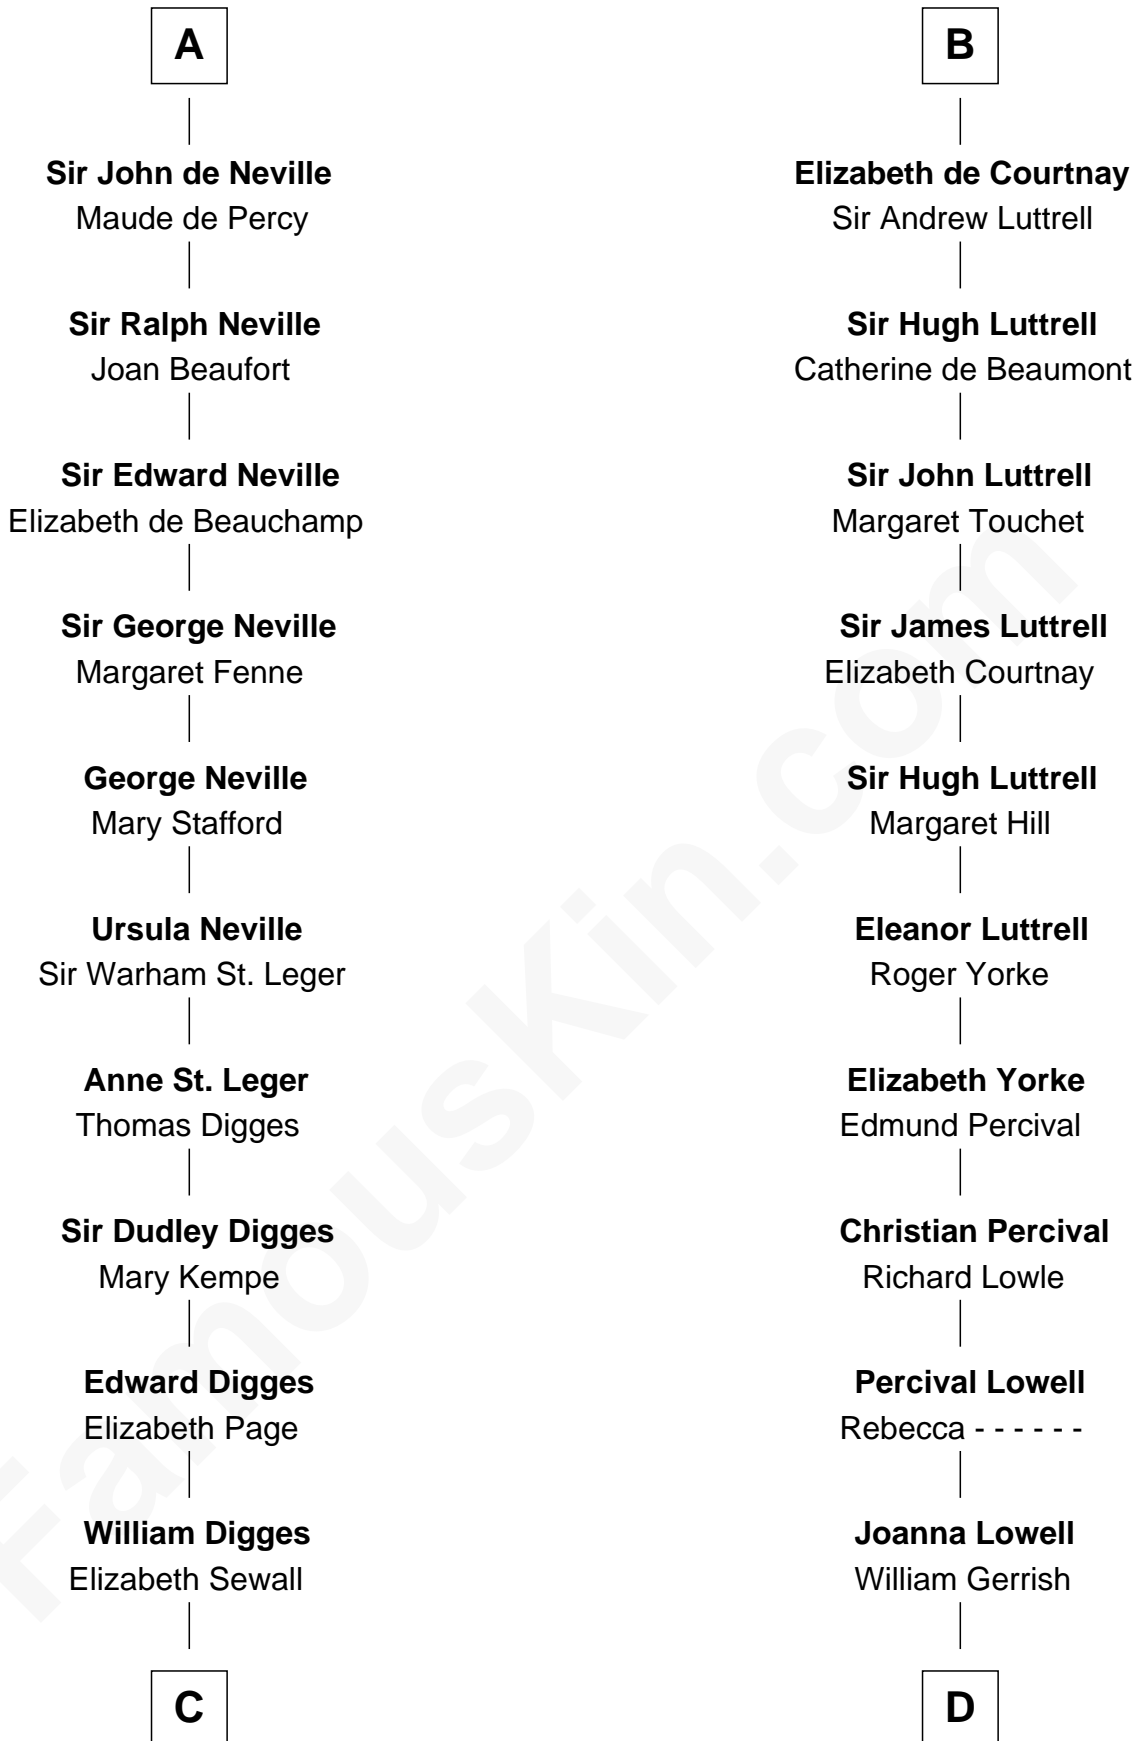

FamousKin.com

Relationship Chart of

John Carroll

Founder of Georgetown University

19th cousin 2 times removed of

Ichabod Goodwin

27th Governor of New Hampshire

C

Anne Digges
Henry Darnall

Eleanor Darnall
Daniel Carroll

John Carroll
Founder, Georgetown University

D

John Gerrish
Elizabeth Waldron

Col. Timothy Gerrish
Sarah Elliot

Col. Joseph Gerrish
Anna Thompson

Anna Thompson Gerrish
Samuel Goodwin

Ichabod Goodwin
27th Governor of New Hampshire