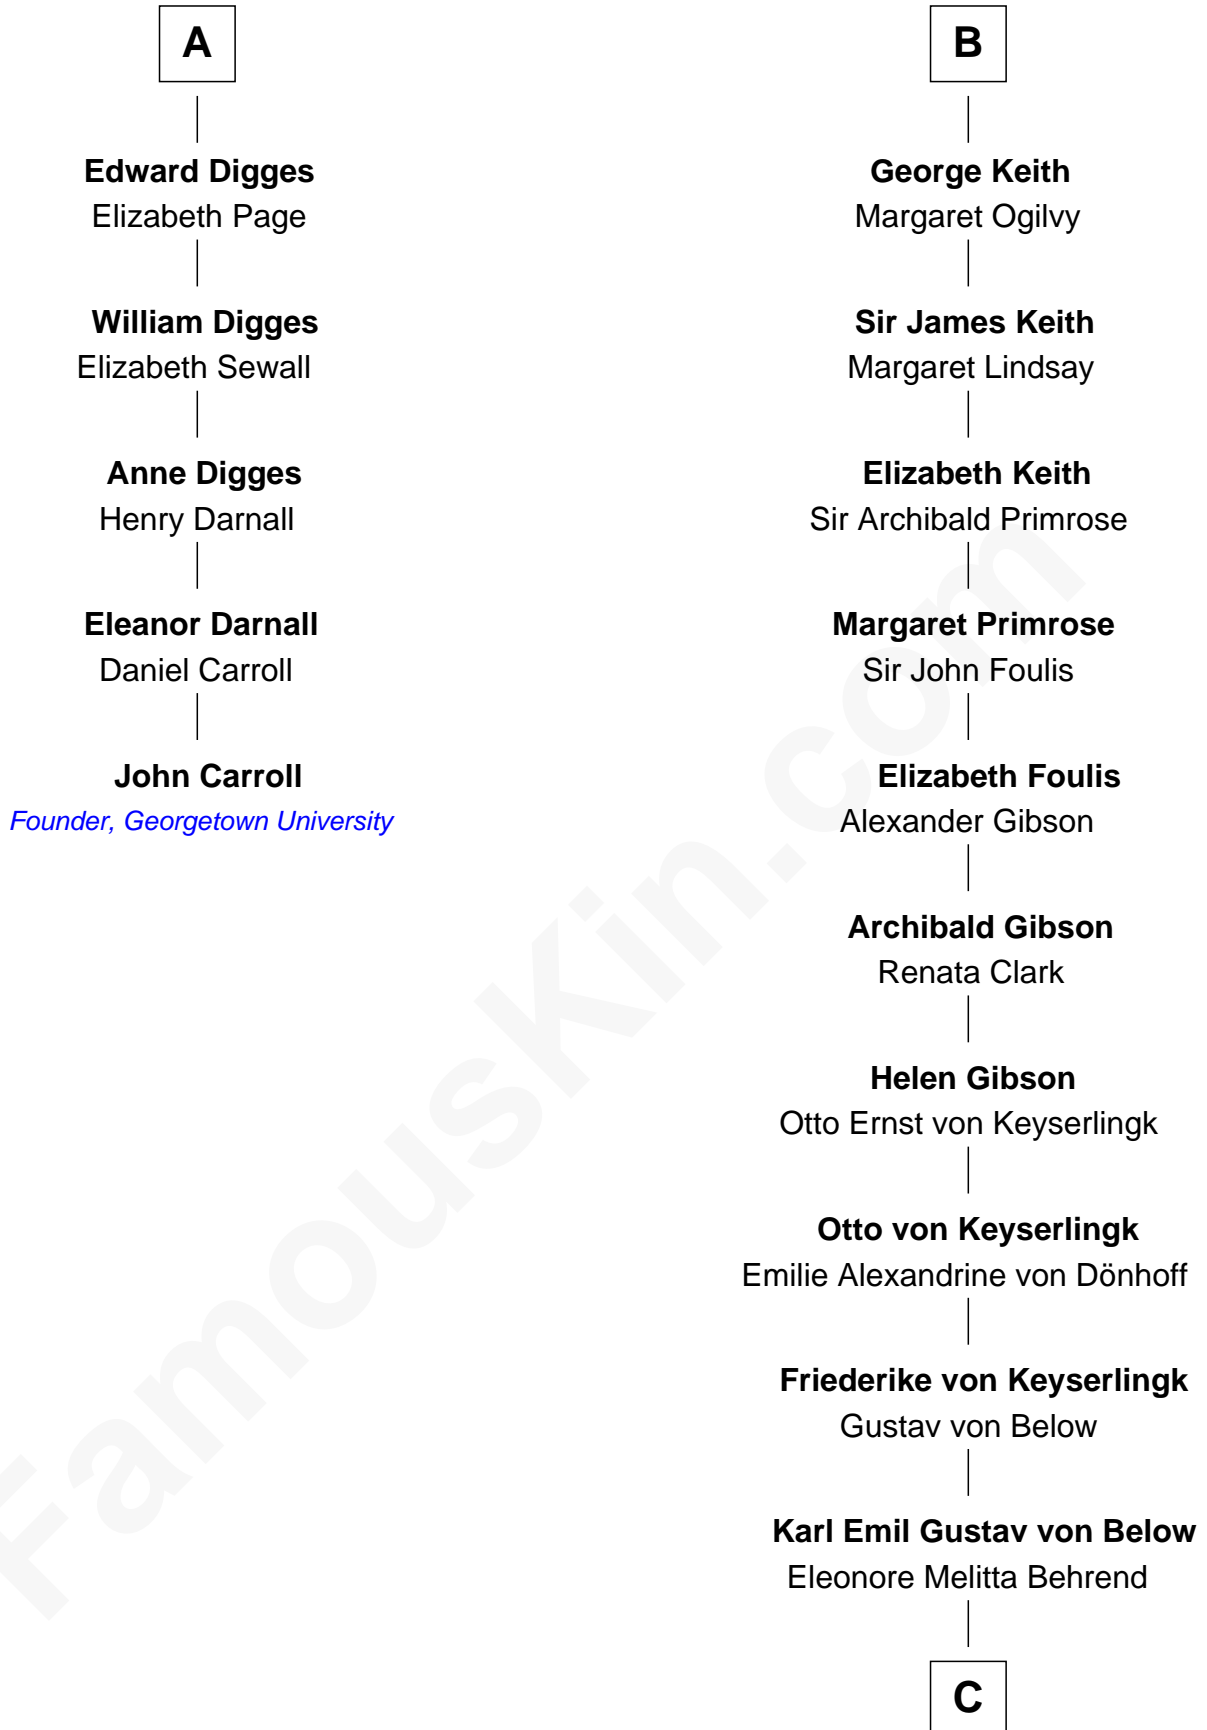

# FamousKin.com Relationship Chart of

**John Carroll**

*Founder of Georgetown University*

11th cousin 8 times removed of

**Wernher von Braun**

*Rocket Scientist*

**John of Gaunt**

Katherine Roet

**C**

Marie Eleonore Dorothea von Below

Wernher von Quistorp

Emmy von Quistorp

Magnus von Braun

Wernher von Braun

*Rocket Scientist*

FamousKin.com