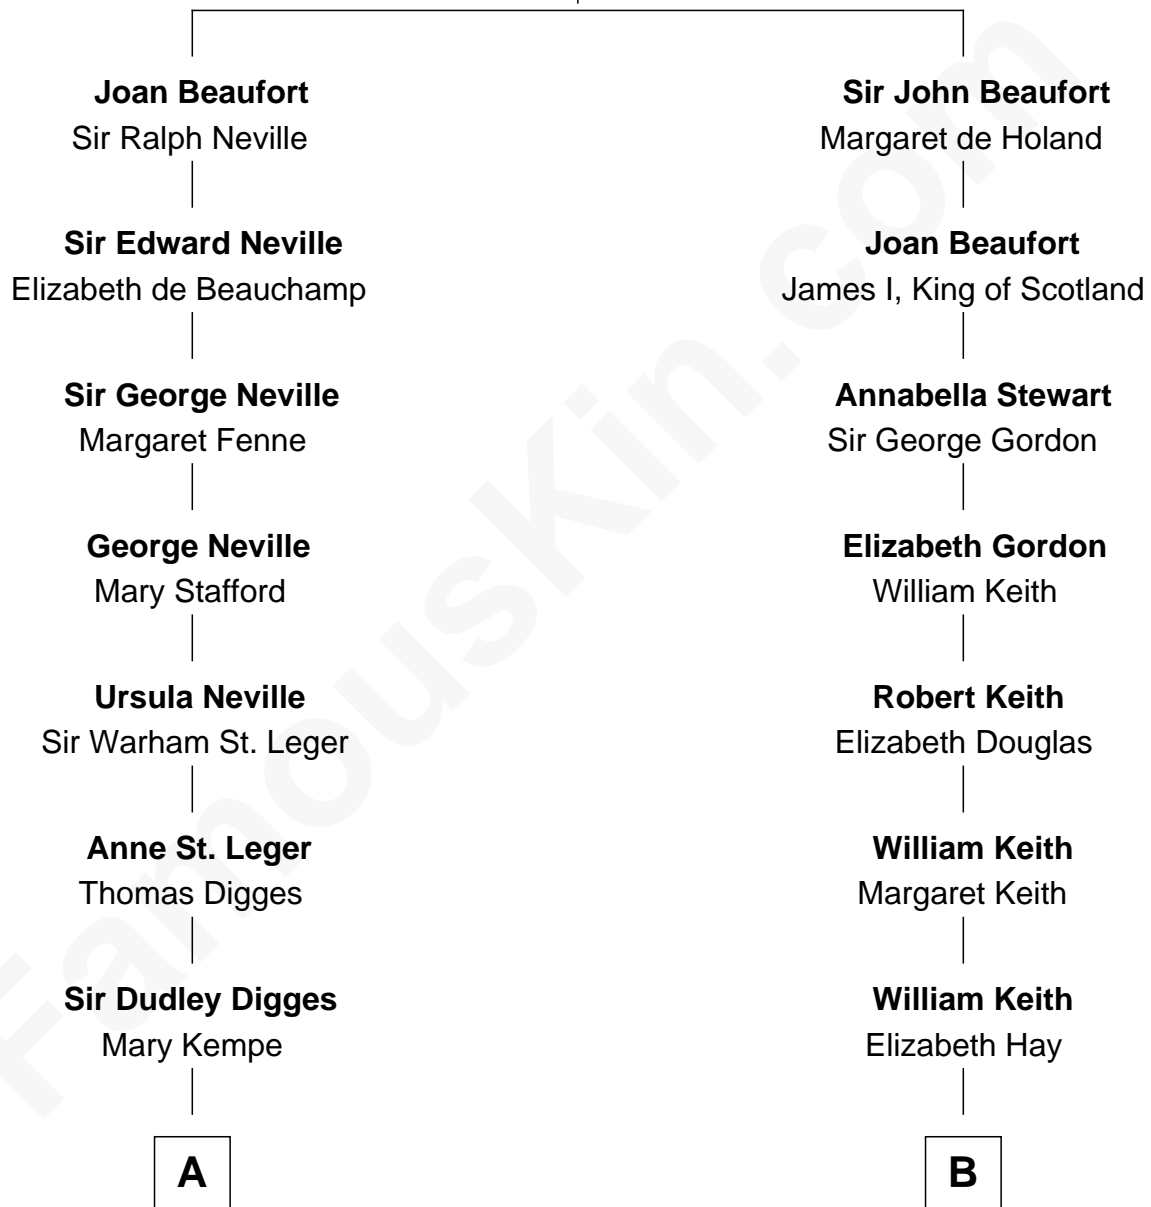

# FamousKin.com Relationship Chart of

**John Carroll**

*Founder of Georgetown University*

11th cousin 8 times removed of

**Wernher von Braun**

*Rocket Scientist*

**John of Gaunt**

Katherine Roet

**C**

Marie Eleonore Dorothea von Below

Wernher von Quistorp

Emmy von Quistorp

Magnus von Braun

Wernher von Braun

*Rocket Scientist*

FamousKin.com