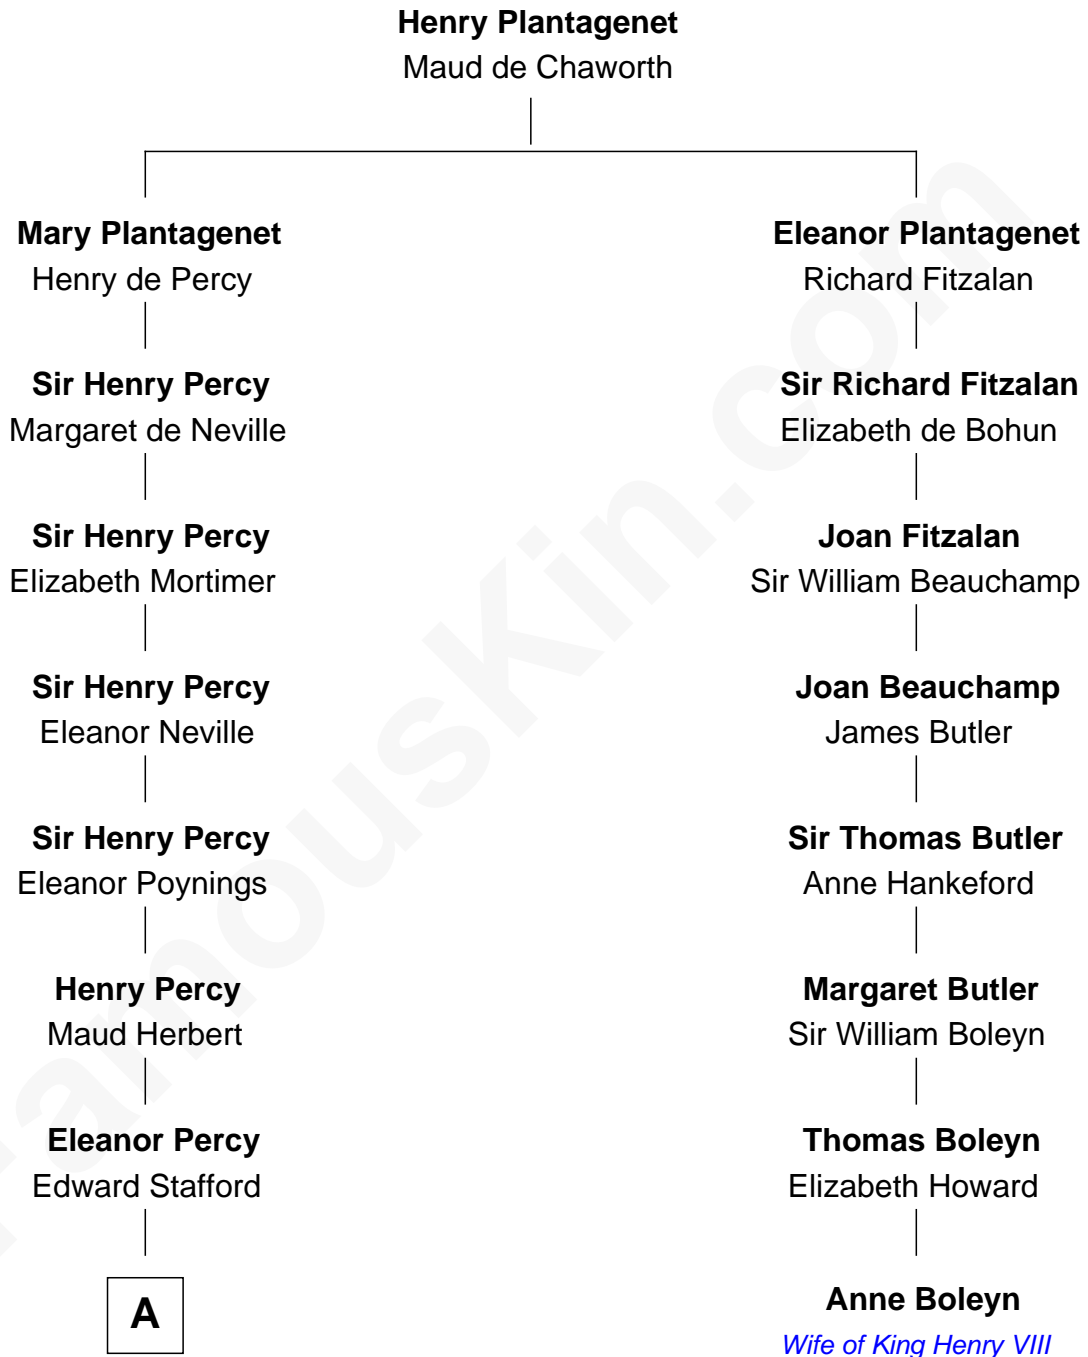

## Relationship Chart of

### John Carroll

Founder of Georgetown University

7th cousin 8 times removed of

### Anne Boleyn

2nd Wife of King Henry VIII

**A**

**Mary Stafford**  
George Neville

**Ursula Neville**  
Sir Warham St. Leger

**Anne St. Leger**  
Thomas Digges

**Sir Dudley Digges**  
Mary Kempe

**Edward Digges**  
Elizabeth Page

**William Digges**  
Elizabeth Sewall

**Anne Digges**  
Henry Darnall

**Eleanor Darnall**  
Daniel Carroll

**John Carroll**

*Founder, Georgetown University*