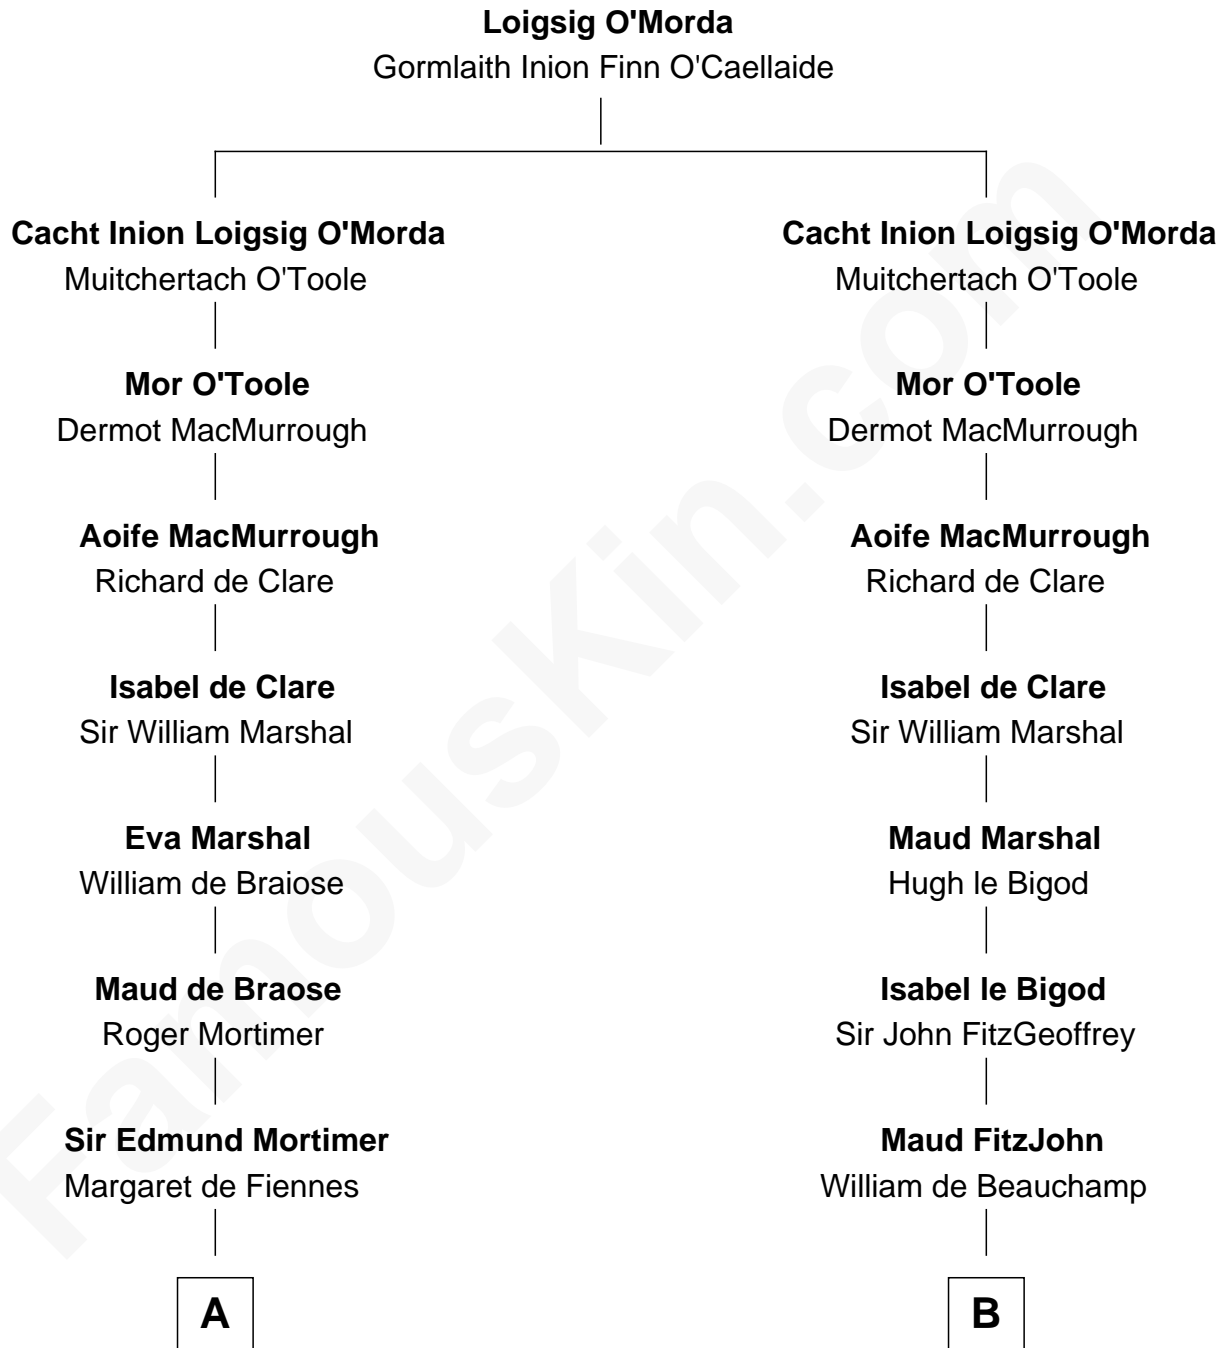

## Relationship Chart of

### John Carroll

Founder of Georgetown University

14th cousin 7 times removed of

### Anne Boleyn

2nd Wife of King Henry VIII

**C**

Edward Digges

Elizabeth Page

William Digges

Elizabeth Sewall

Anne Digges