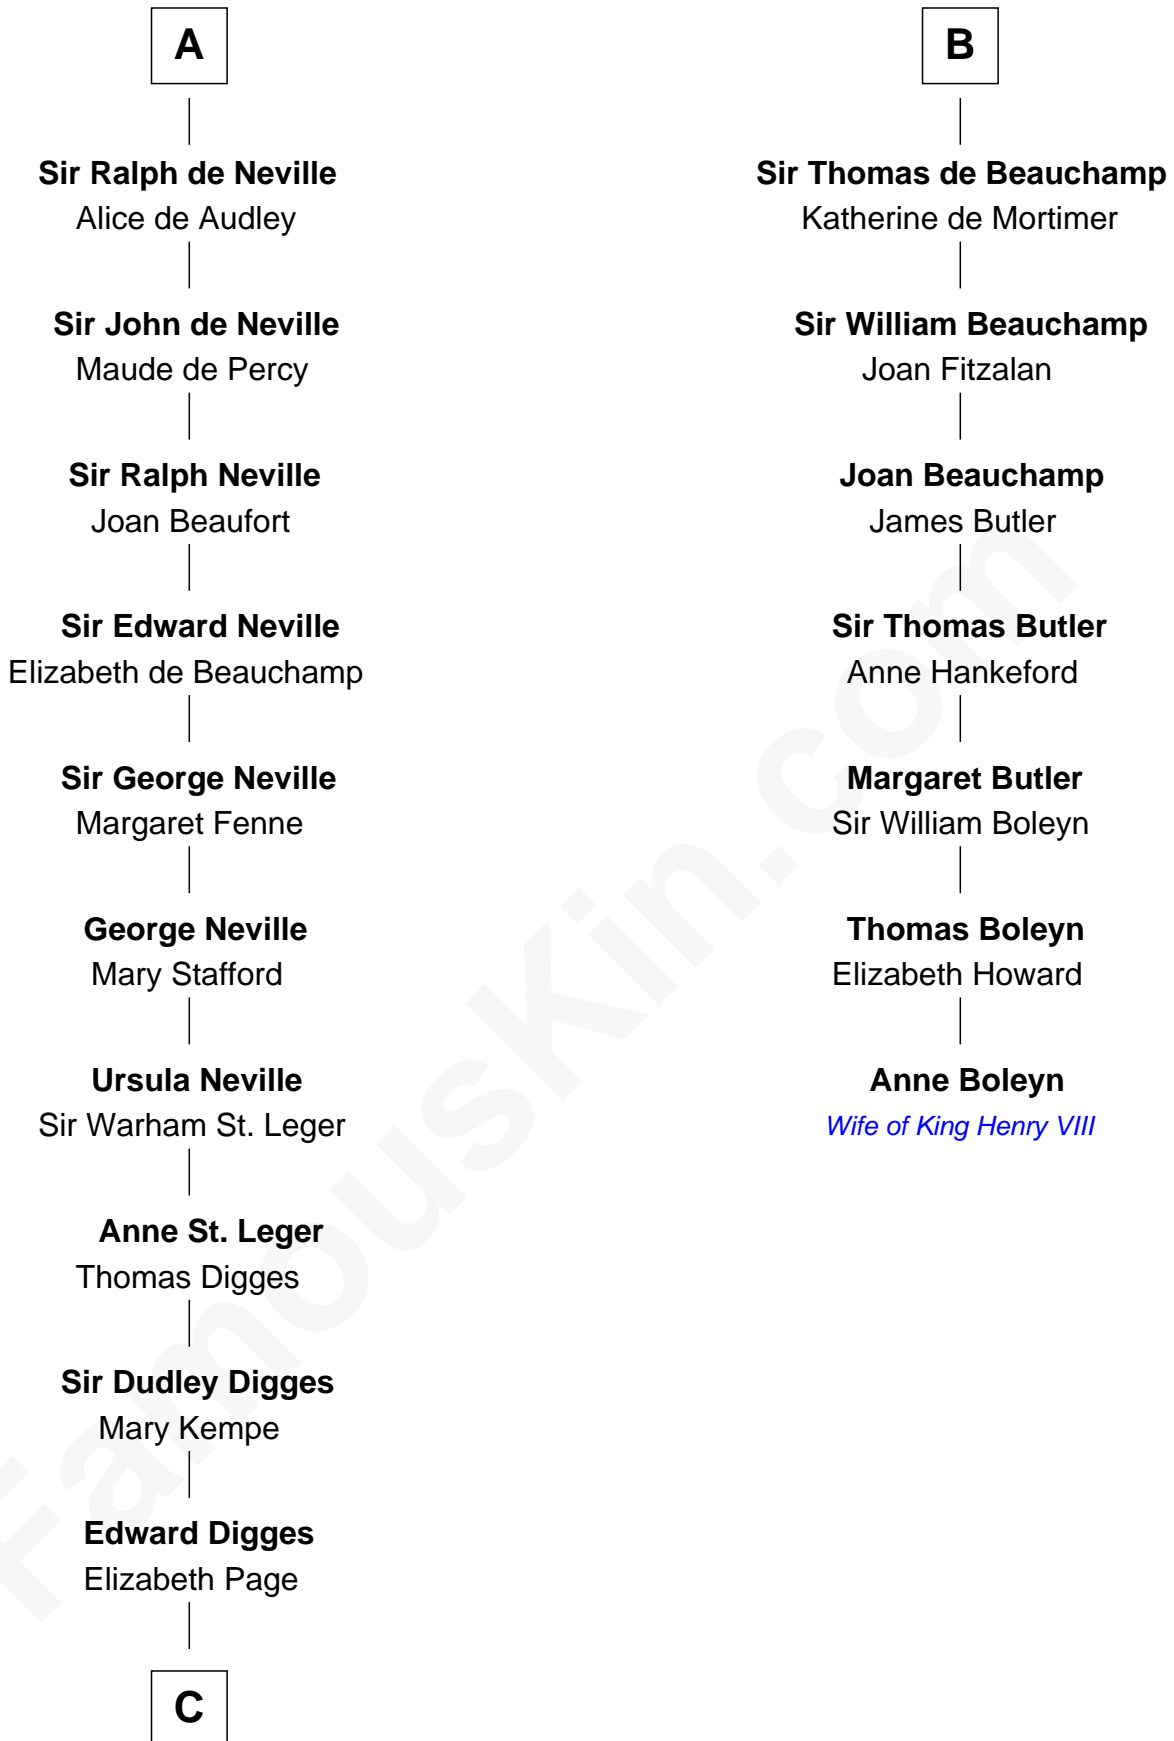

## Relationship Chart of

### John Carroll

Founder of Georgetown University

13th cousin 7 times removed of

### Anne Boleyn

2nd Wife of King Henry VIII

**C**

—  
**William Digges**  
Elizabeth Sewall

—  
**Anne Digges**  
Henry Darnall

—  
**Eleanor Darnall**  
Daniel Carroll

—  
**John Carroll**  
*Founder, Georgetown University*