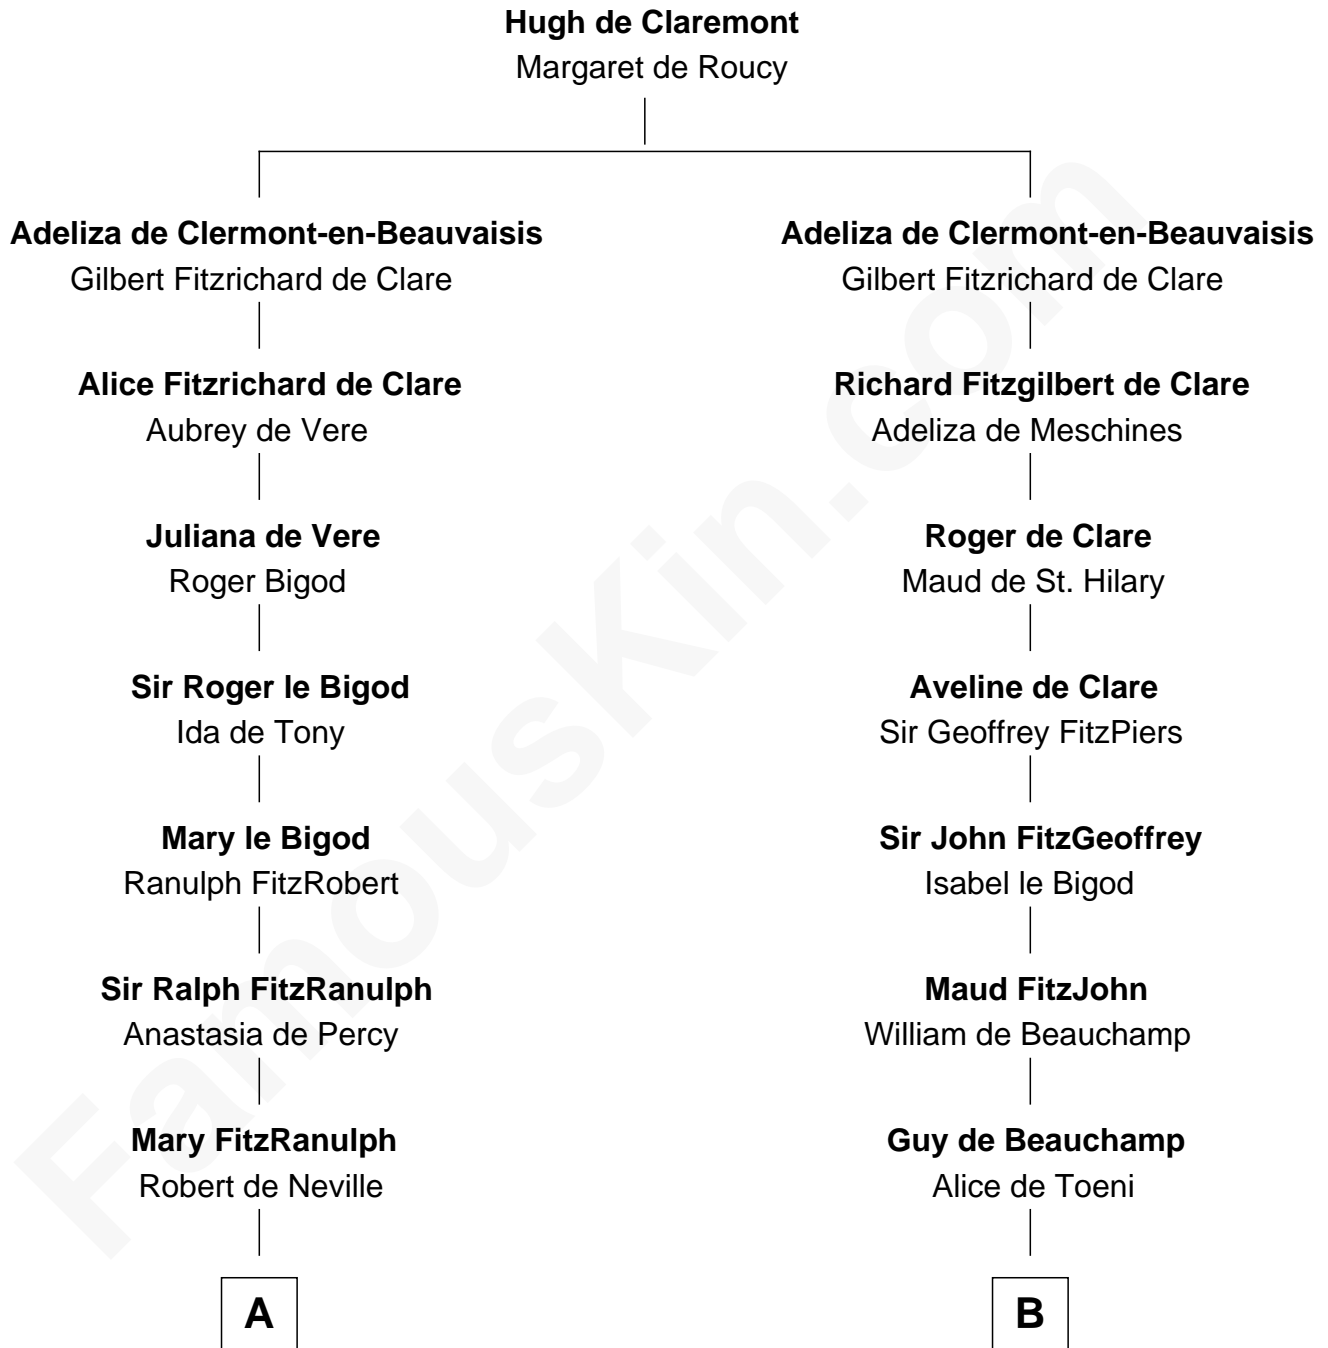

FamousKin.com

Relationship Chart of

John Carroll

Founder of Georgetown University

13th cousin 8 times removed of

Anne Boleyn

2nd Wife of King Henry VIII