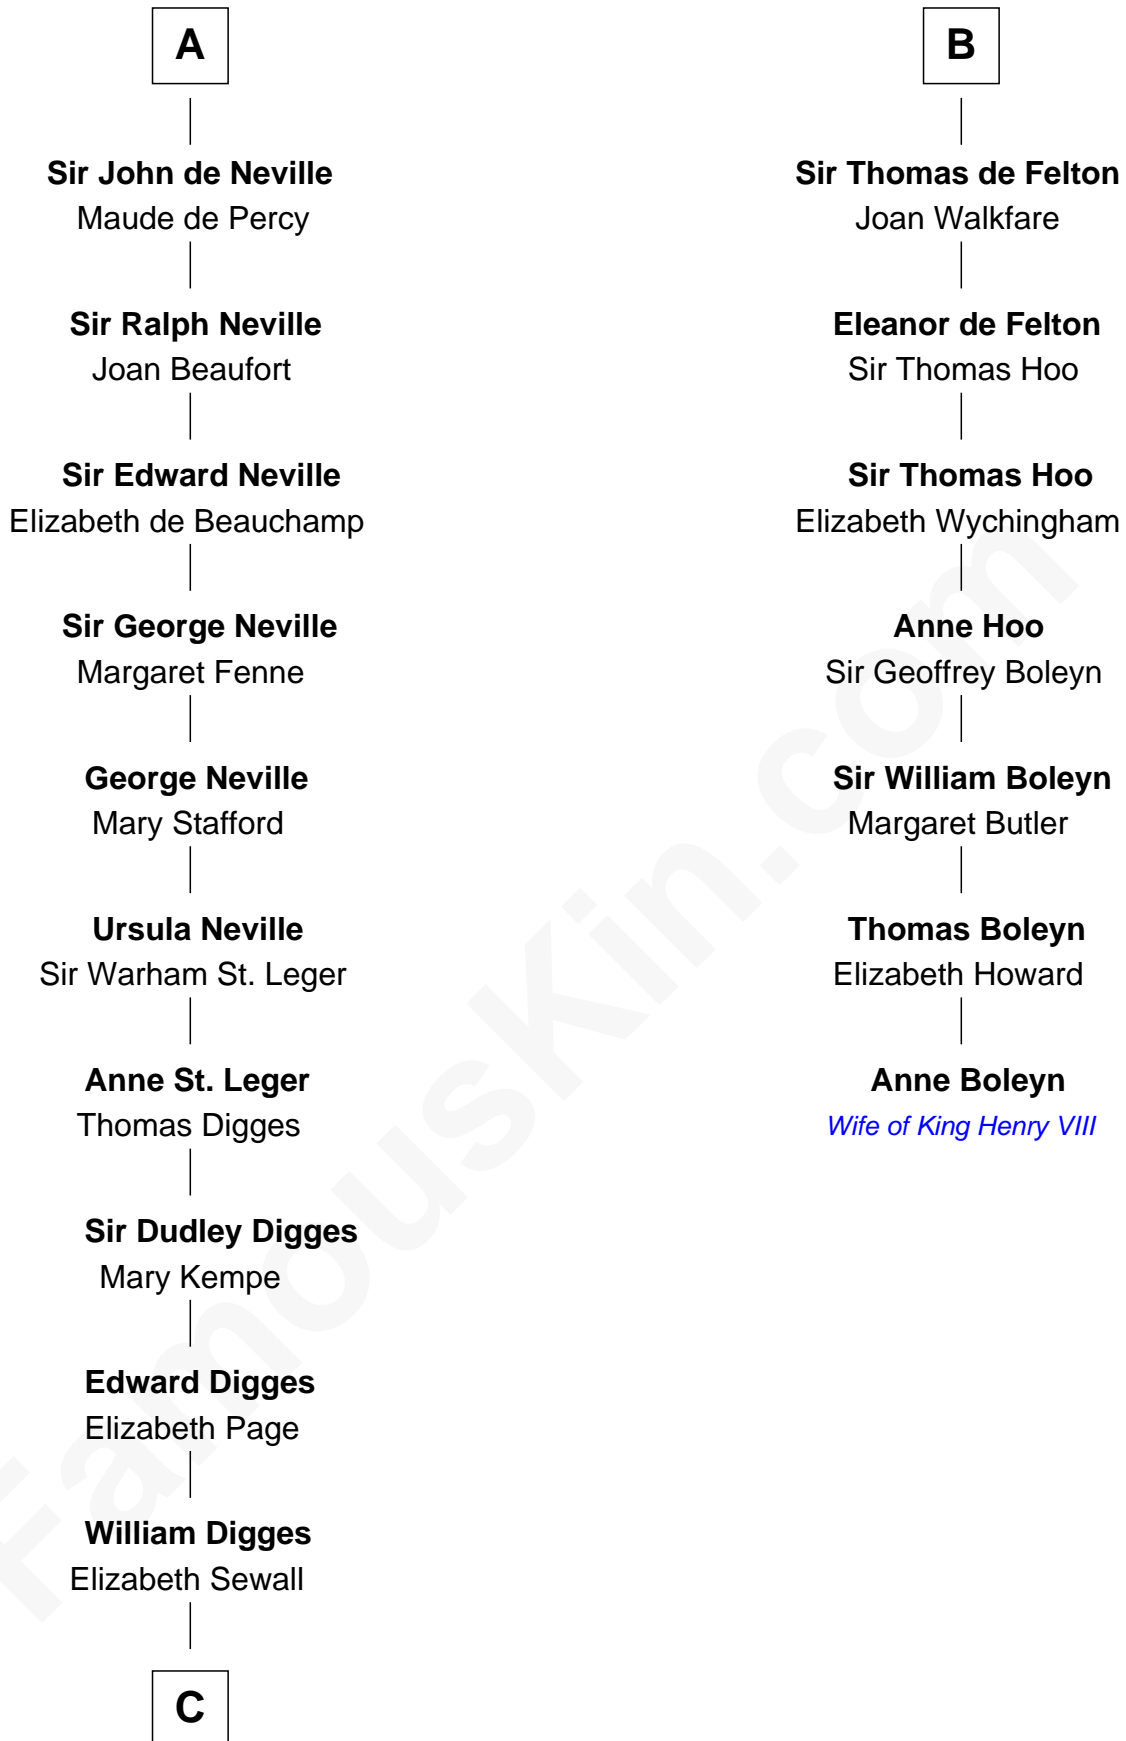

FamousKin.com

Relationship Chart of

John Carroll

Founder of Georgetown University

13th cousin 6 times removed of

Anne Boleyn

2nd Wife of King Henry VIII

C

—
Anne Digges
Henry Darnall

—
Eleanor Darnall
Daniel Carroll

—
John Carroll
Founder, Georgetown University

FamousKin.com