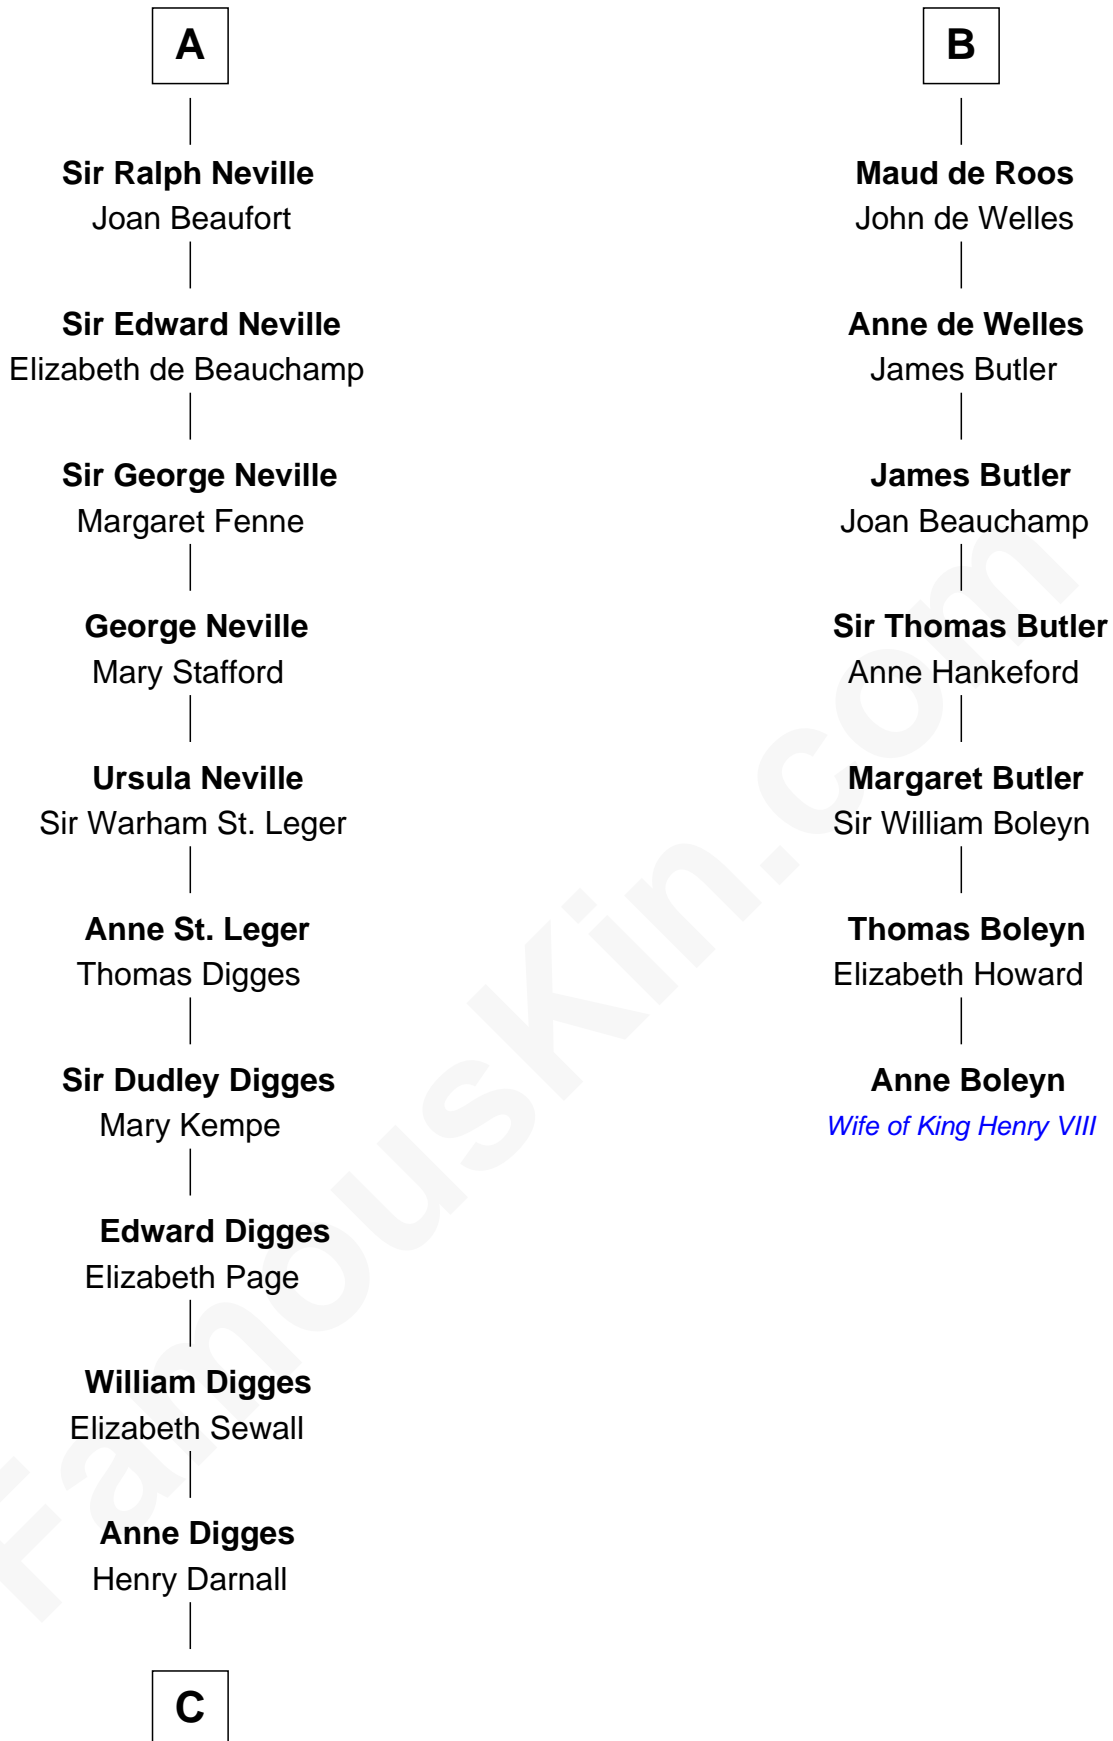

## Relationship Chart of

### John Carroll

Founder of Georgetown University

13th cousin 5 times removed of

### Anne Boleyn

2nd Wife of King Henry VIII

**C**

—  
**Eleanor Darnall**

Daniel Carroll

—  
**John Carroll**

*Founder, Georgetown University*

FamousKin.com