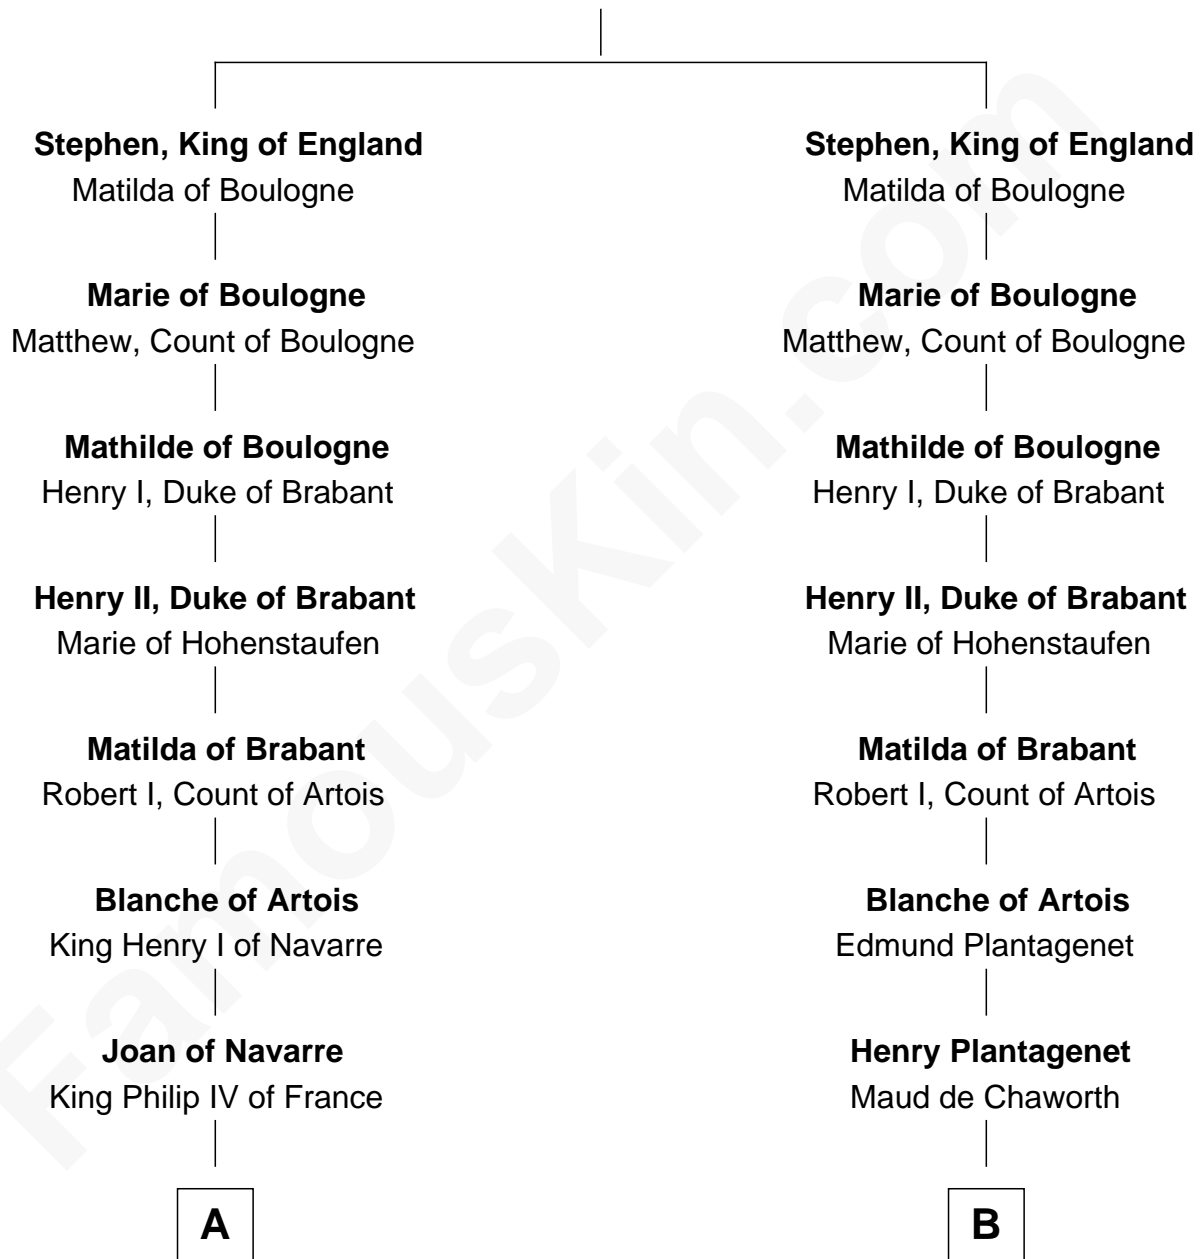

FamousKin.com

Relationship Chart of

John Carroll

Founder of Georgetown University

14th cousin 7 times removed of

Anne Boleyn

2nd Wife of King Henry VIII

Stephen II Henry, Count of Blois

Adela of Normandy

C

—
Edward Digges

Elizabeth Page

—
William Digges

Elizabeth Sewall

—
Anne Digges

Henry Darnall

—
Eleanor Darnall

Daniel Carroll

—
John Carroll

Founder, Georgetown University

FamousKin.com