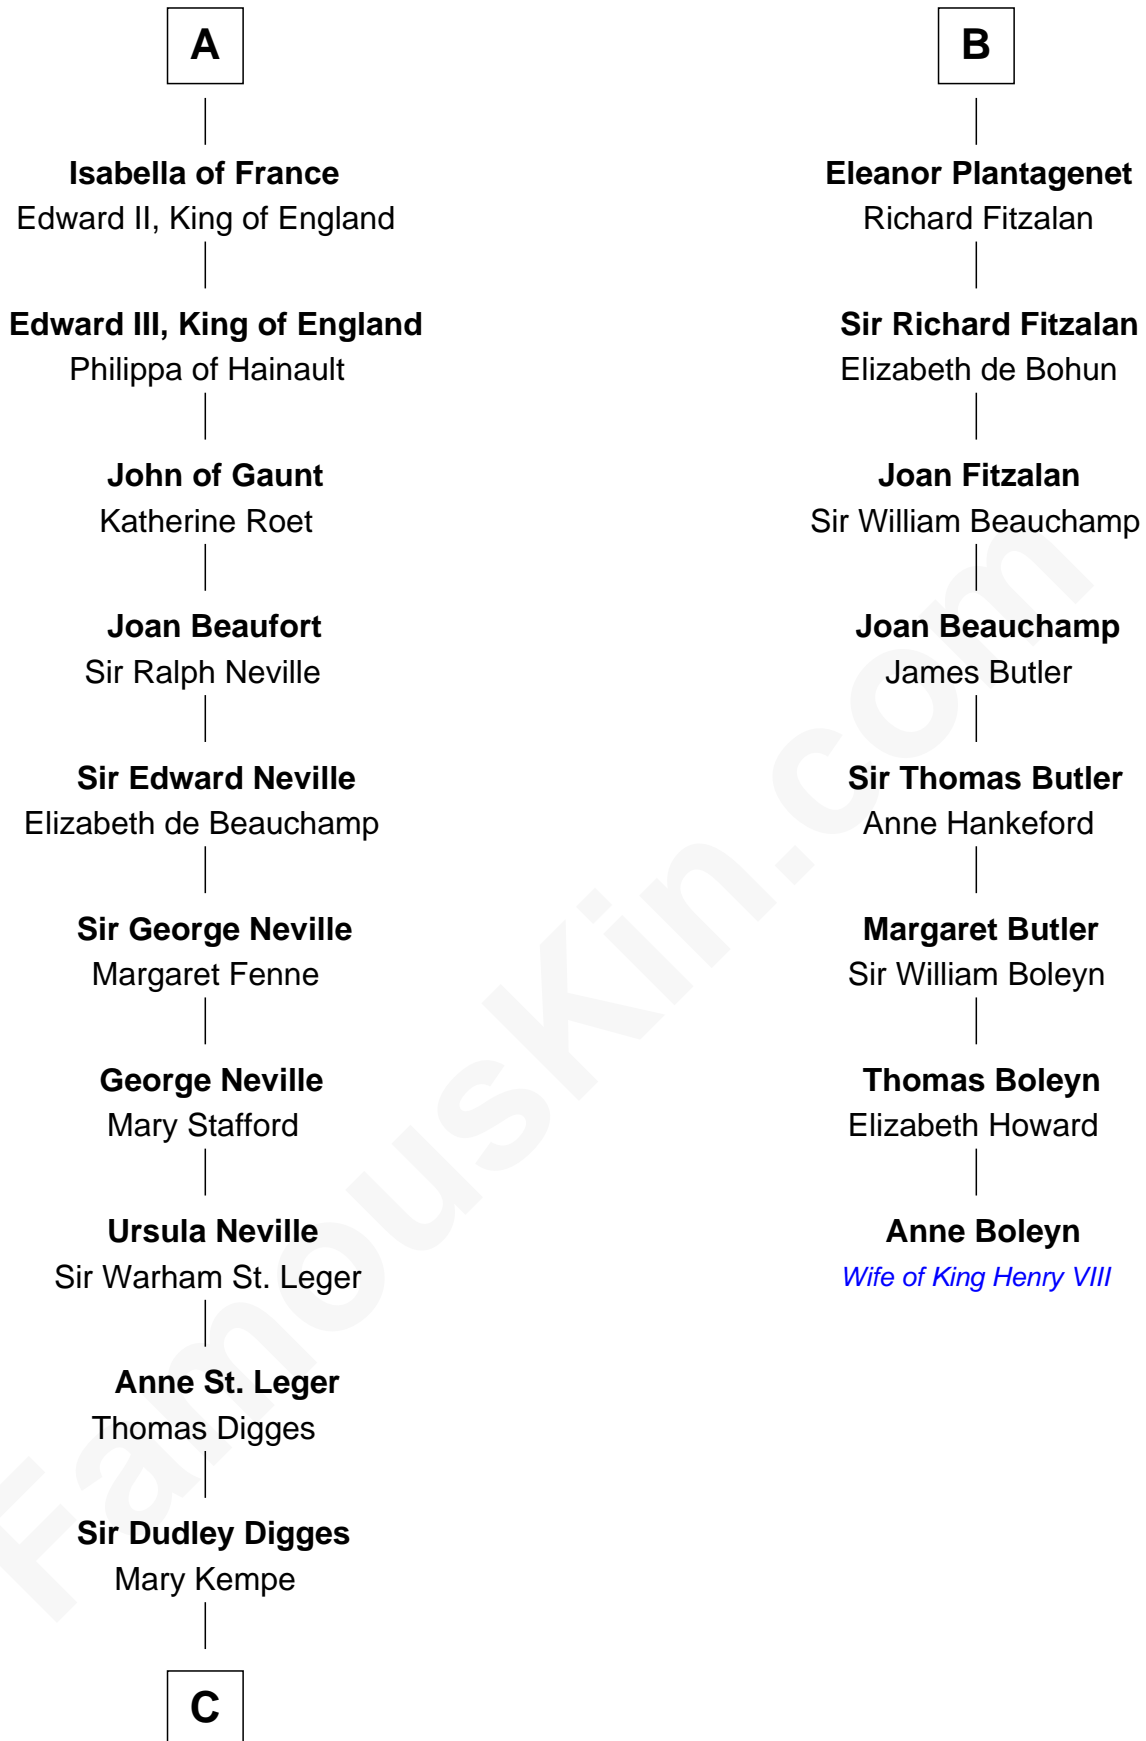

FamousKin.com

Relationship Chart of

John Carroll

Founder of Georgetown University

14th cousin 7 times removed of

Anne Boleyn

2nd Wife of King Henry VIII

Stephen II Henry, Count of Blois

Adela of Normandy

C

—
Edward Digges

Elizabeth Page

—
William Digges

Elizabeth Sewall

—
Anne Digges

Henry Darnall