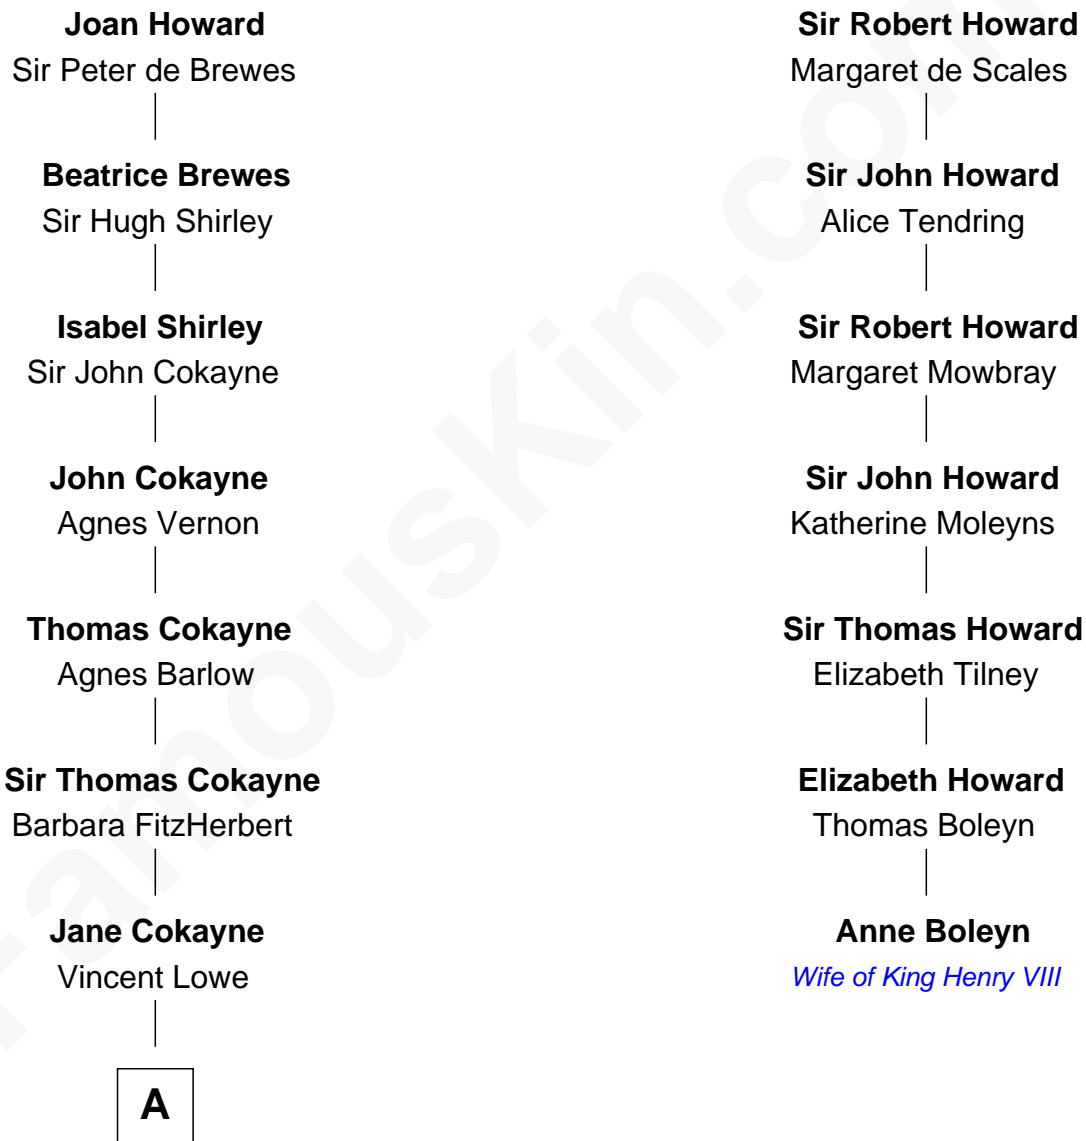

### John Carroll

Founder of Georgetown University

6th cousin 8 times removed of

### Anne Boleyn

2nd Wife of King Henry VIII

**Sir John Howard**

Alice de Bois

**A**

—  
**Jasper Lowe**  
Dorothy Sacheverell

—  
**Patrick Lowe**  
Jane Harpur

—  
**Vincent Lowe**  
Anne Cavendish