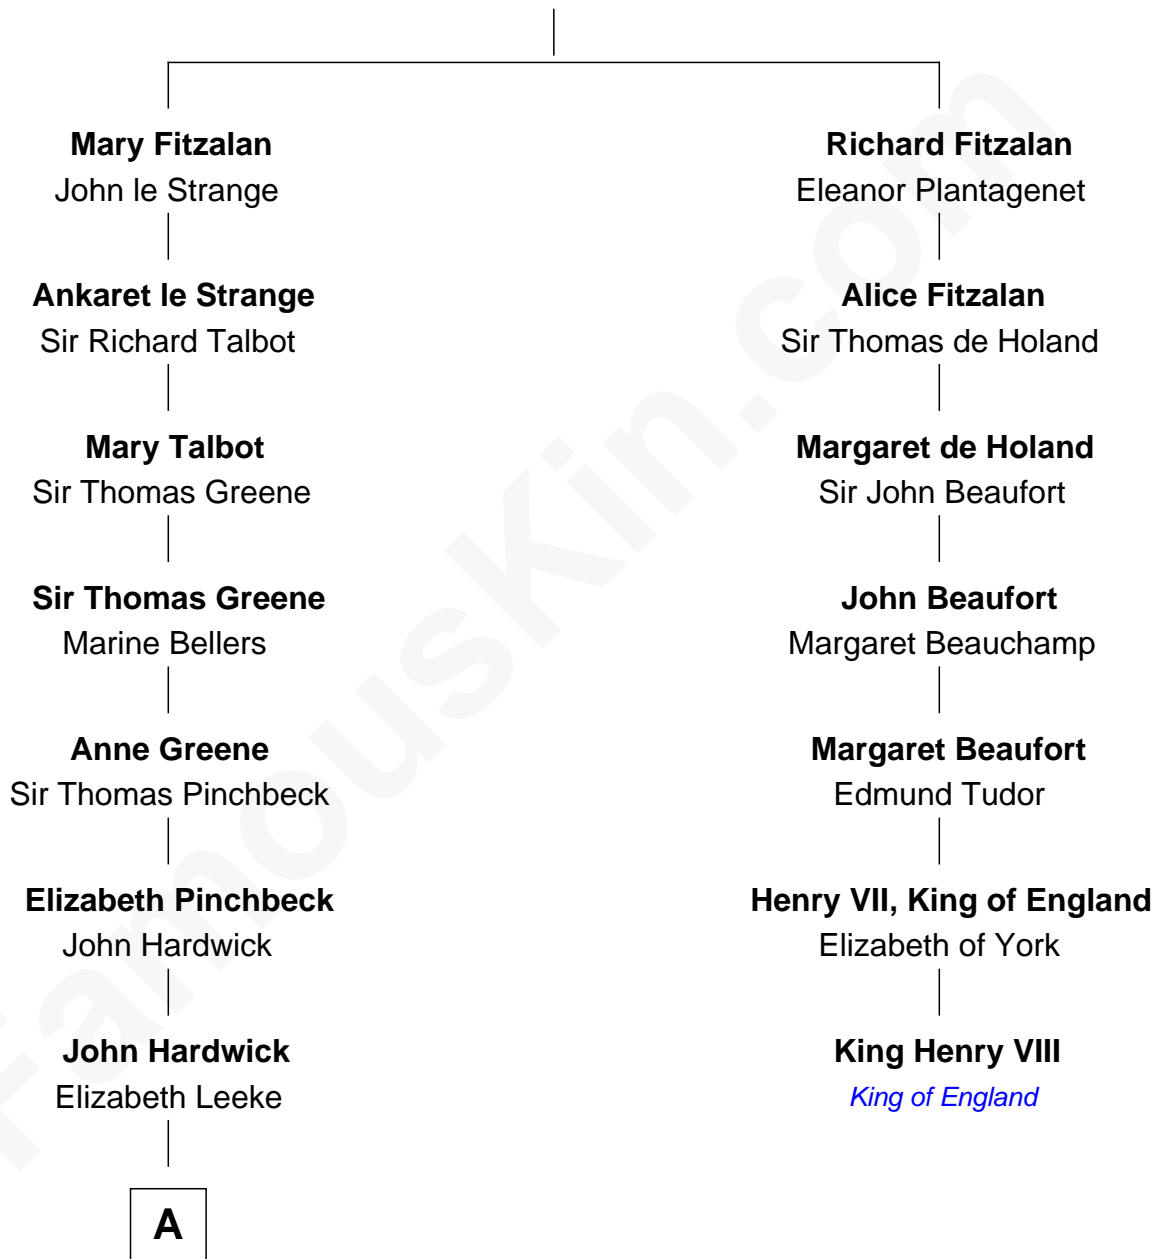

# FamousKin.com Relationship Chart of

**John Carroll**

*Founder of Georgetown University*

6th cousin 8 times removed of

**King Henry VIII**

*King of England*

**Edmund Fitzalan**

Alice de Warenne

**A**

—  
**Elizabeth Hardwick**  
Sir William Cavendish

—  
**Henry Cavendish**  
-----

—  
**Anne Cavendish**  
Vincent Lowe

—  
**Jane Lowe**  
Col. Henry Sewall

—  
**Elizabeth Sewall**  
William Digges

—  
**Anne Digges**  
Henry Darnall

—  
**Eleanor Darnall**  
Daniel Carroll

—  
**John Carroll**

*Founder, Georgetown University*