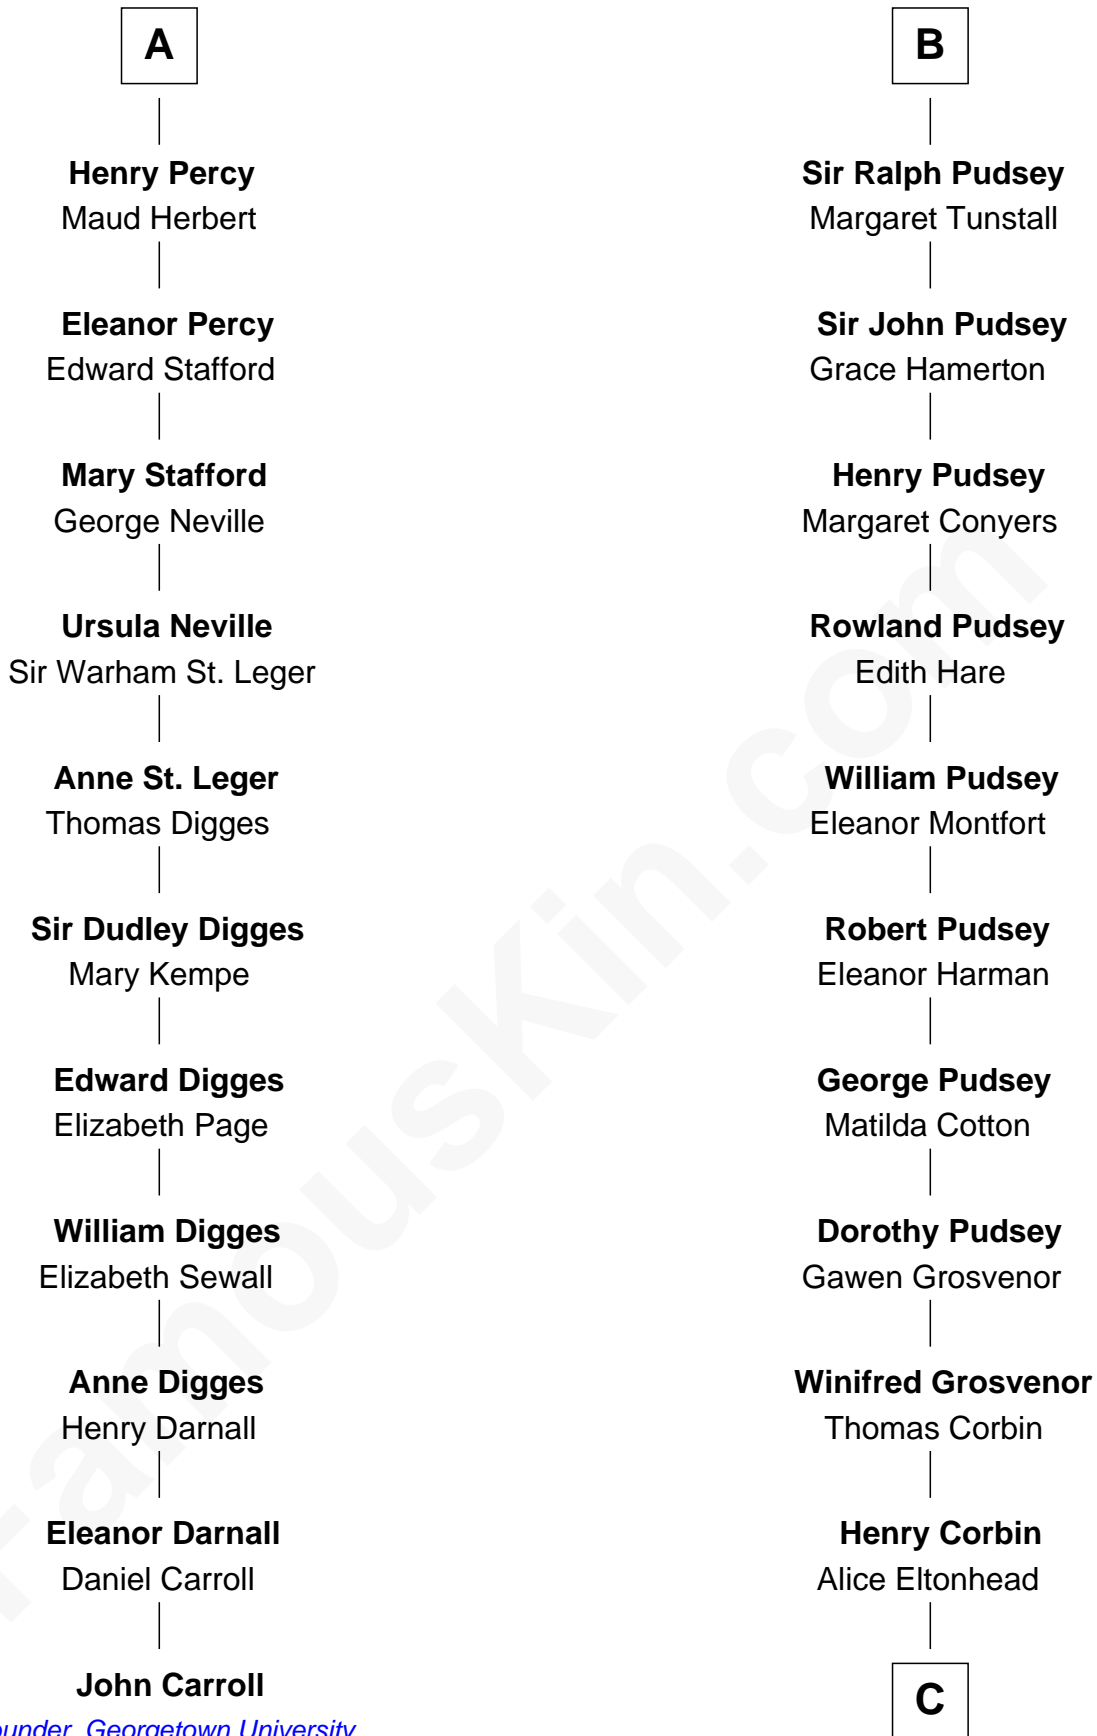

FamousKin.com

Relationship Chart of

John Carroll

Founder of Georgetown University

17th cousin 2 times removed of

Francis Lightfoot Lee

Signer of the Declaration of Independence

C

Laetitia Corbin

Richard Lee

Gov. Thomas Lee

Hannah Ludwell

Francis Lightfoot Lee

Signer of Declaration of Independence

FamousKin.com