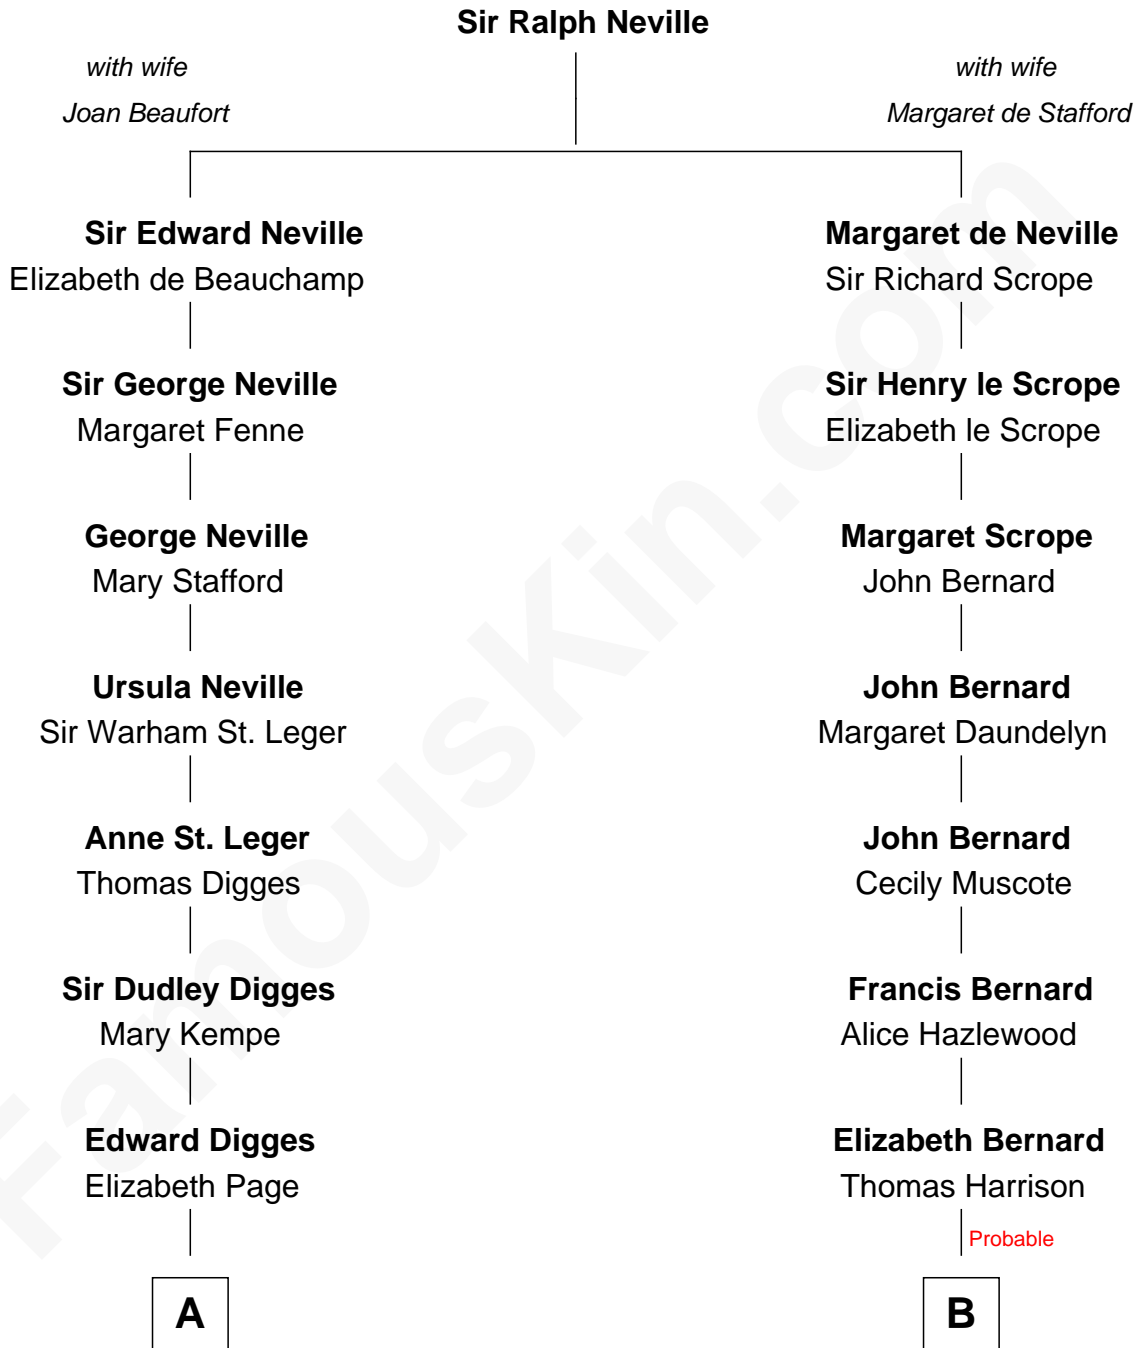

FamousKin.com

Relationship Chart of John Carroll

Founder of Georgetown University

10th cousin 1 time removed of

Francis Lightfoot Lee

Signer of the Declaration of Independence

A

William Digges
Elizabeth Sewall

Anne Digges
Henry Darnall

Eleanor Darnall
Daniel Carroll

John Carroll
Founder, Georgetown University

B

Benjamin Harrison
Mary - - - - -

Benjamin Harrison
Hannah Churchill

Hannah Harrison
Philip Ludwell

Hannah Ludwell
Gov. Thomas Lee