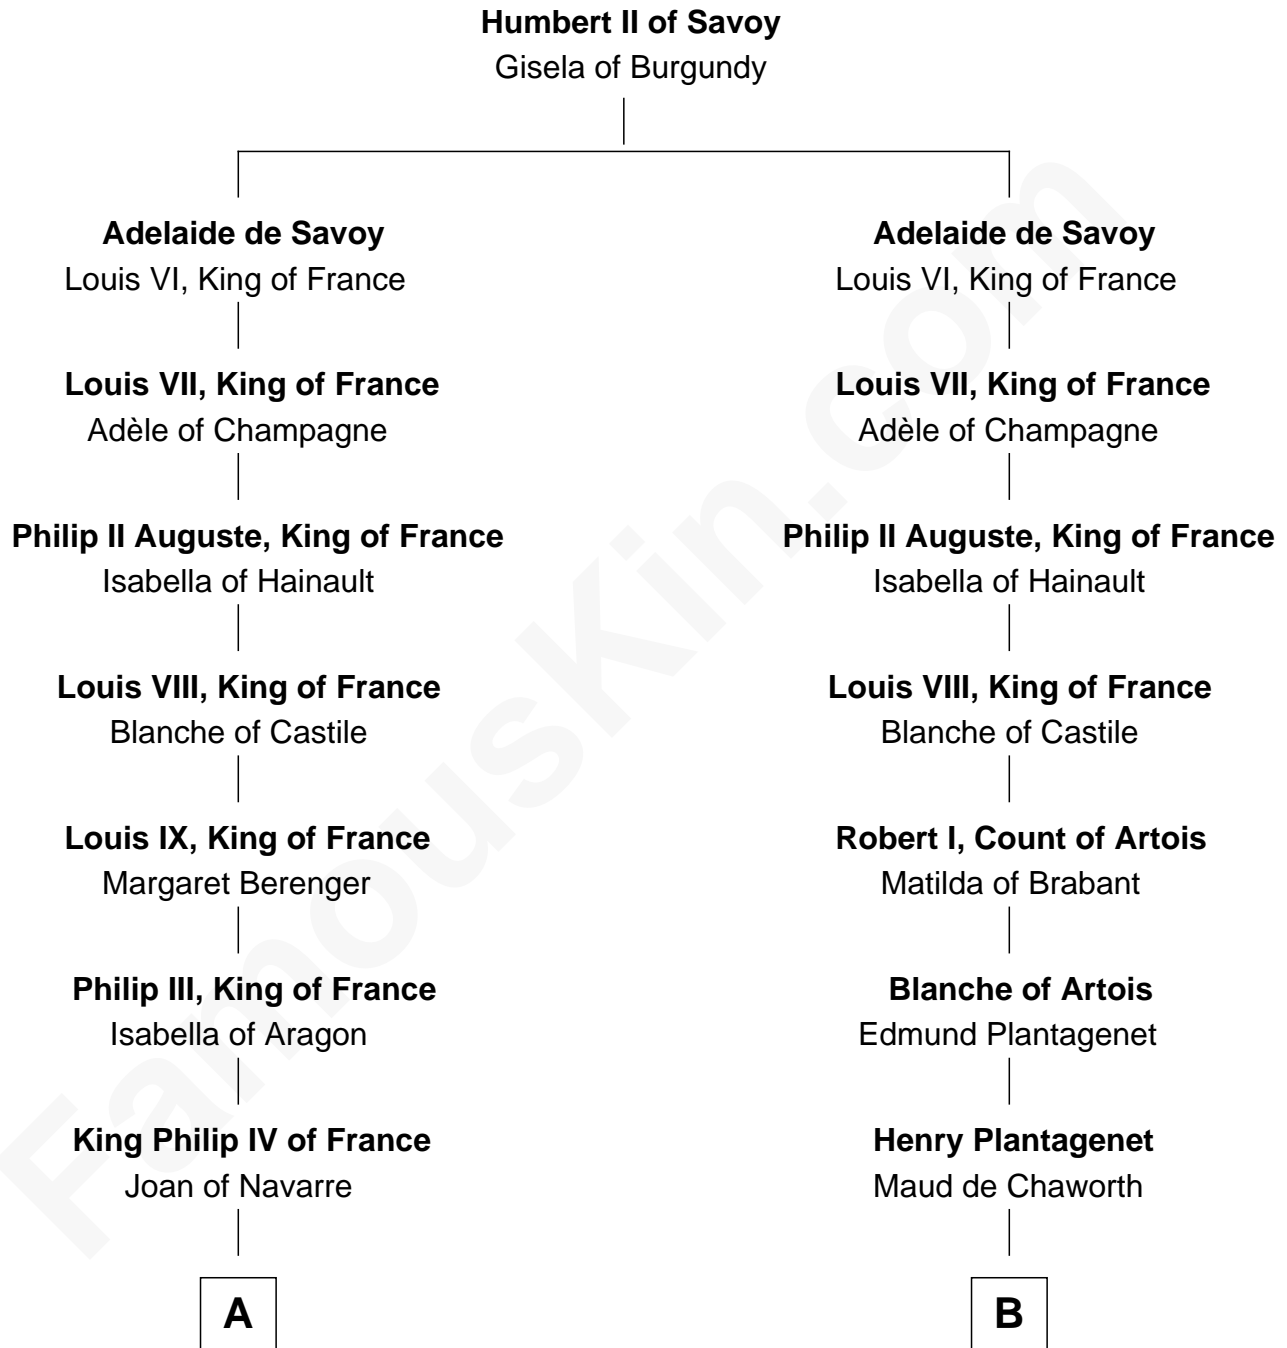

Francis Lightfoot Lee

Signer of the Declaration of Independence