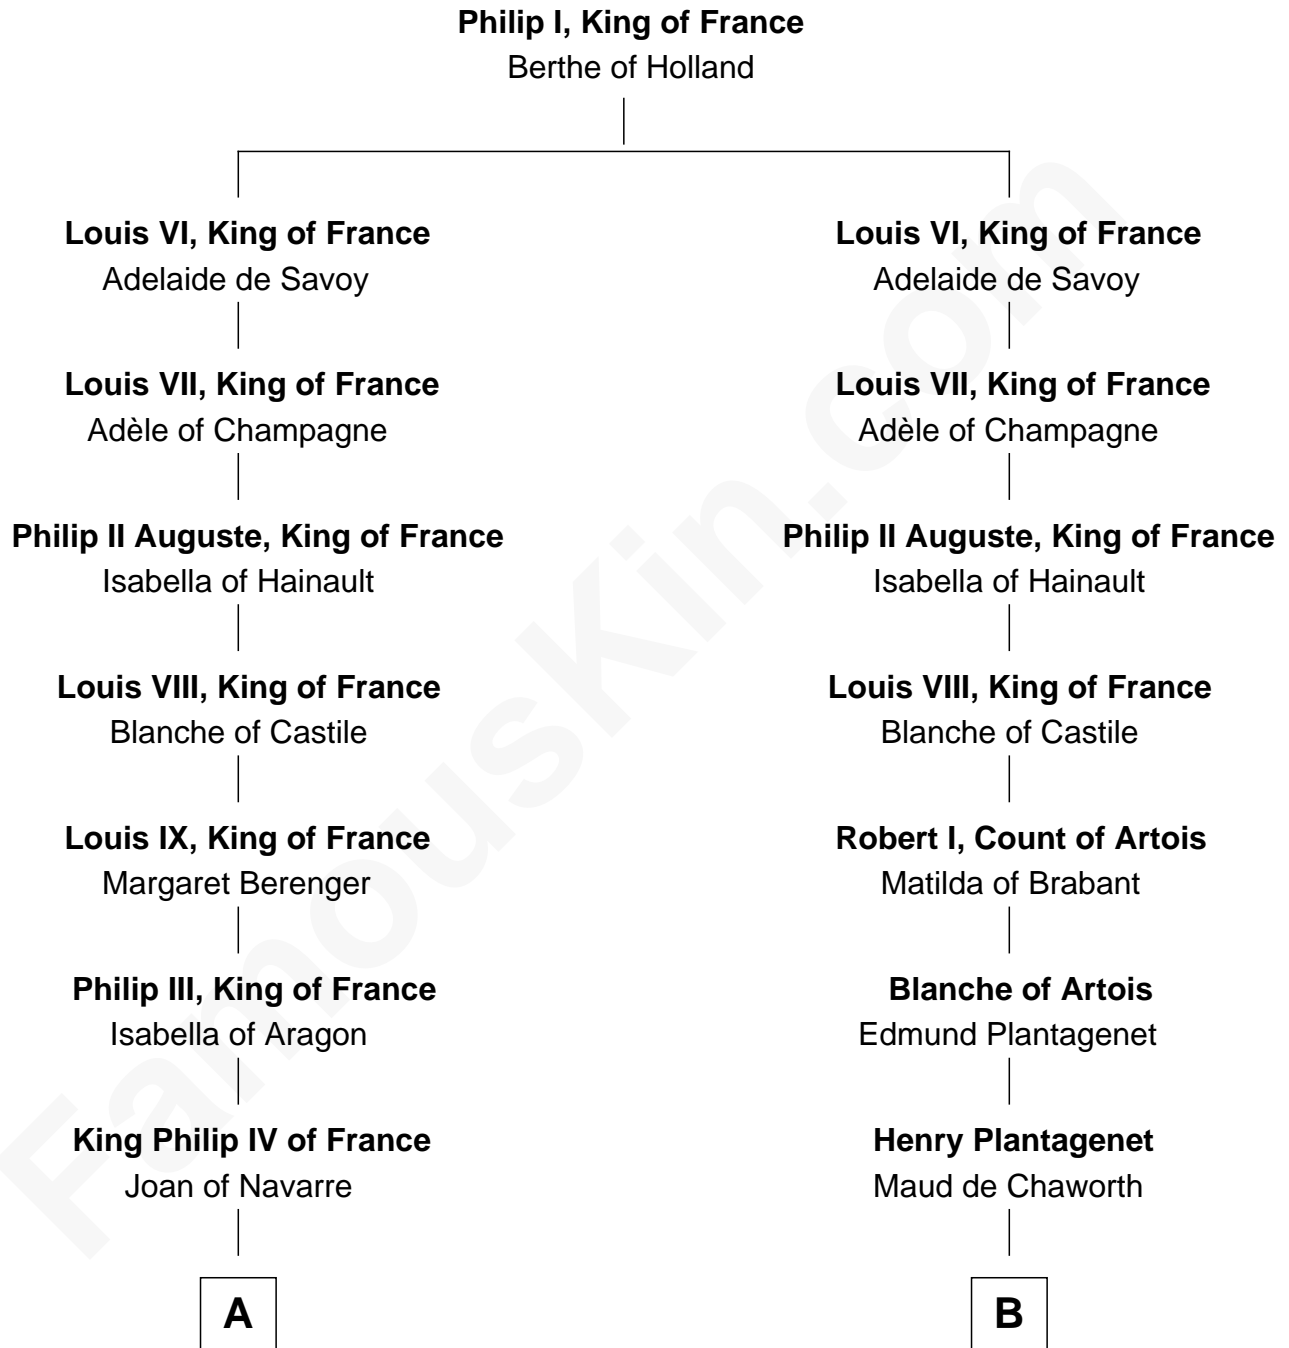

FamousKin.com

Relationship Chart of

John Carroll

Founder of Georgetown University

20th cousin 1 time removed of

Francis Lightfoot Lee

Signer of the Declaration of Independence

C

Edward Digges
Elizabeth Page

William Digges
Elizabeth Sewall

Anne Digges
Henry Darnall

Eleanor Darnall
Daniel Carroll

John Carroll
Founder, Georgetown University

D

Alice Eltonhead
Henry Corbin

Laetitia Corbin
Richard Lee

Gov. Thomas Lee
Hannah Ludwell

Francis Lightfoot Lee
Signer of Declaration of Independence