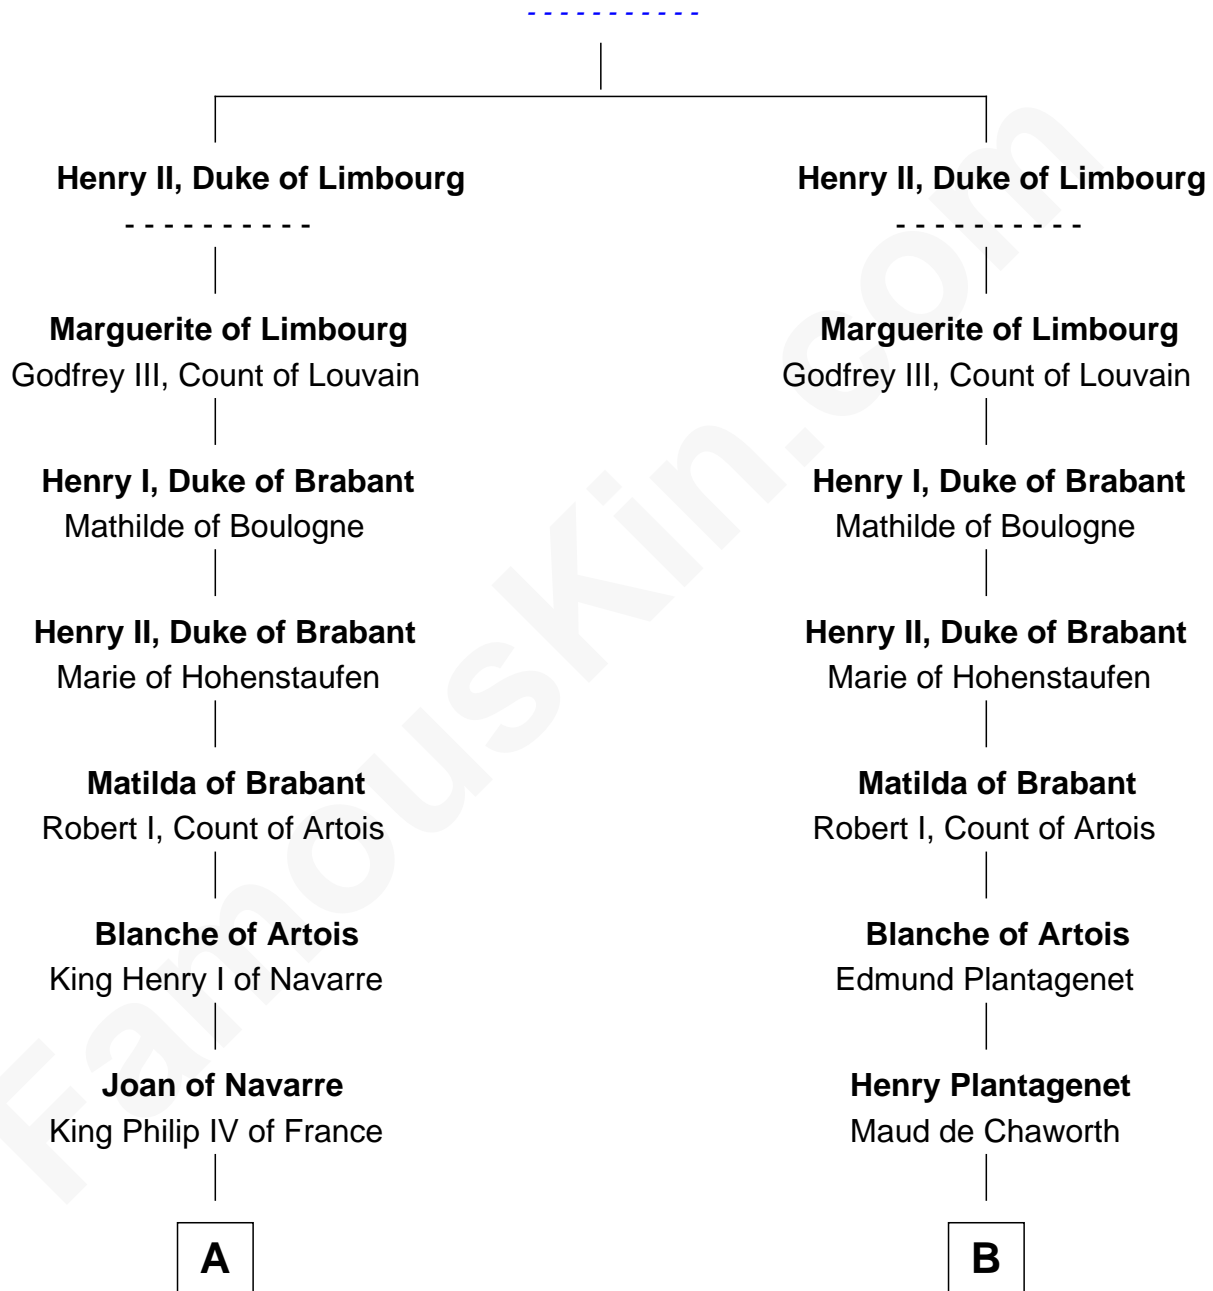

## Relationship Chart of

### John Carroll

Founder of Georgetown University

20th cousin 1 time removed of

### Francis Lightfoot Lee

Signer of the Declaration of Independence

Waleran, Duke of Lower Lorraine

**C**

**Edward Digges**  
Elizabeth Page

**William Digges**  
Elizabeth Sewall

**Anne Digges**  
Henry Darnall