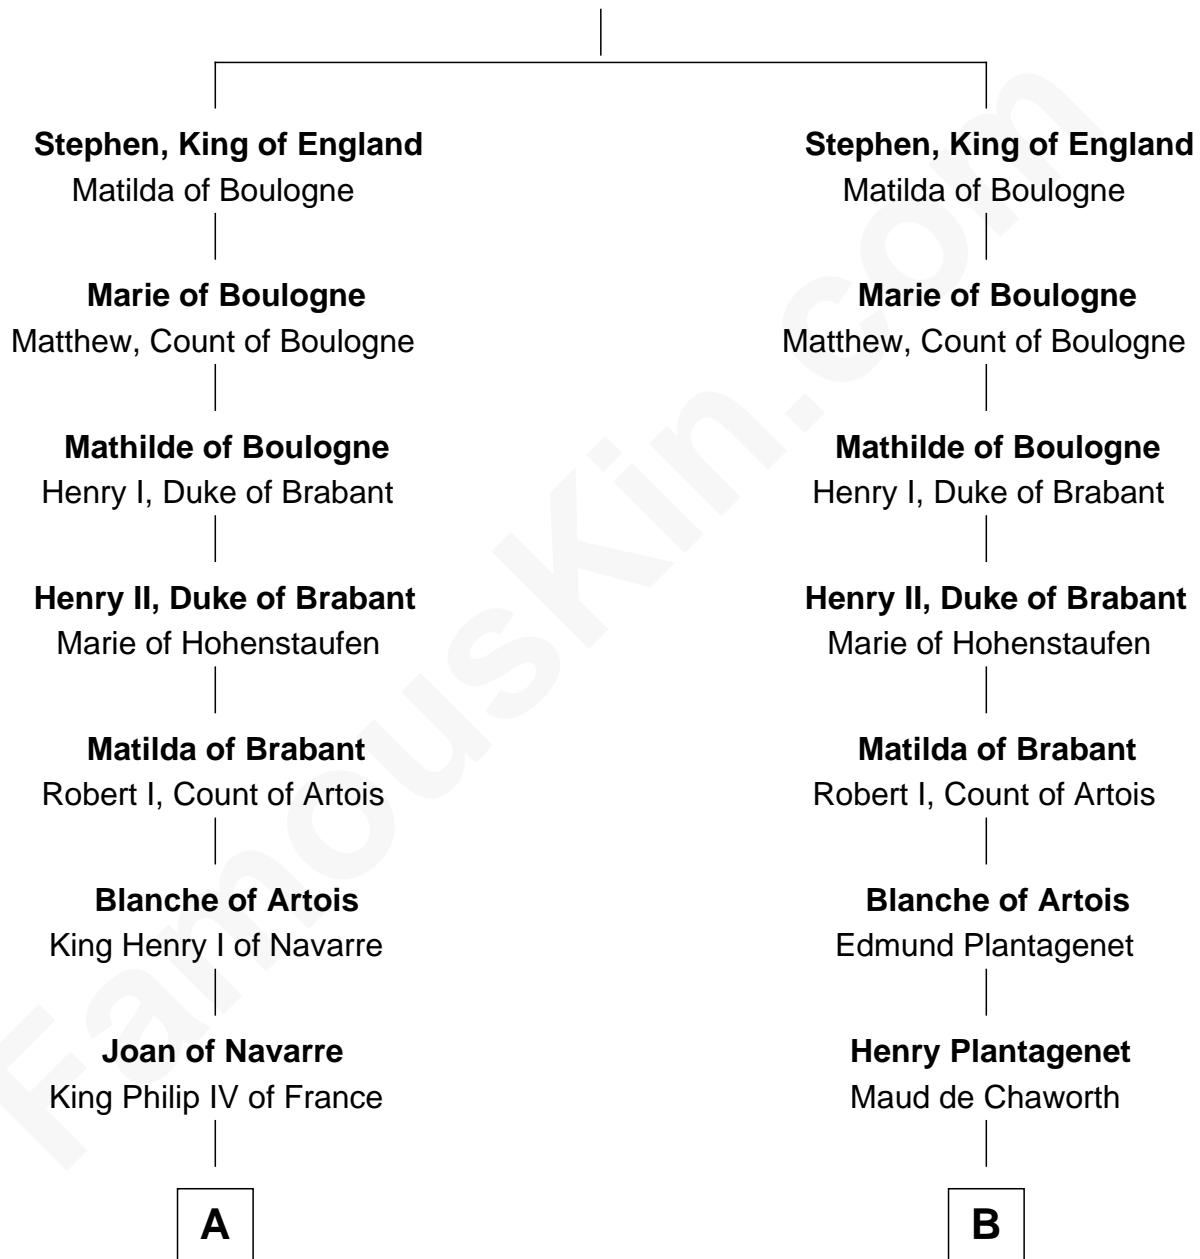

Stephen II Henry, Count of Blois

Adela of Normandy