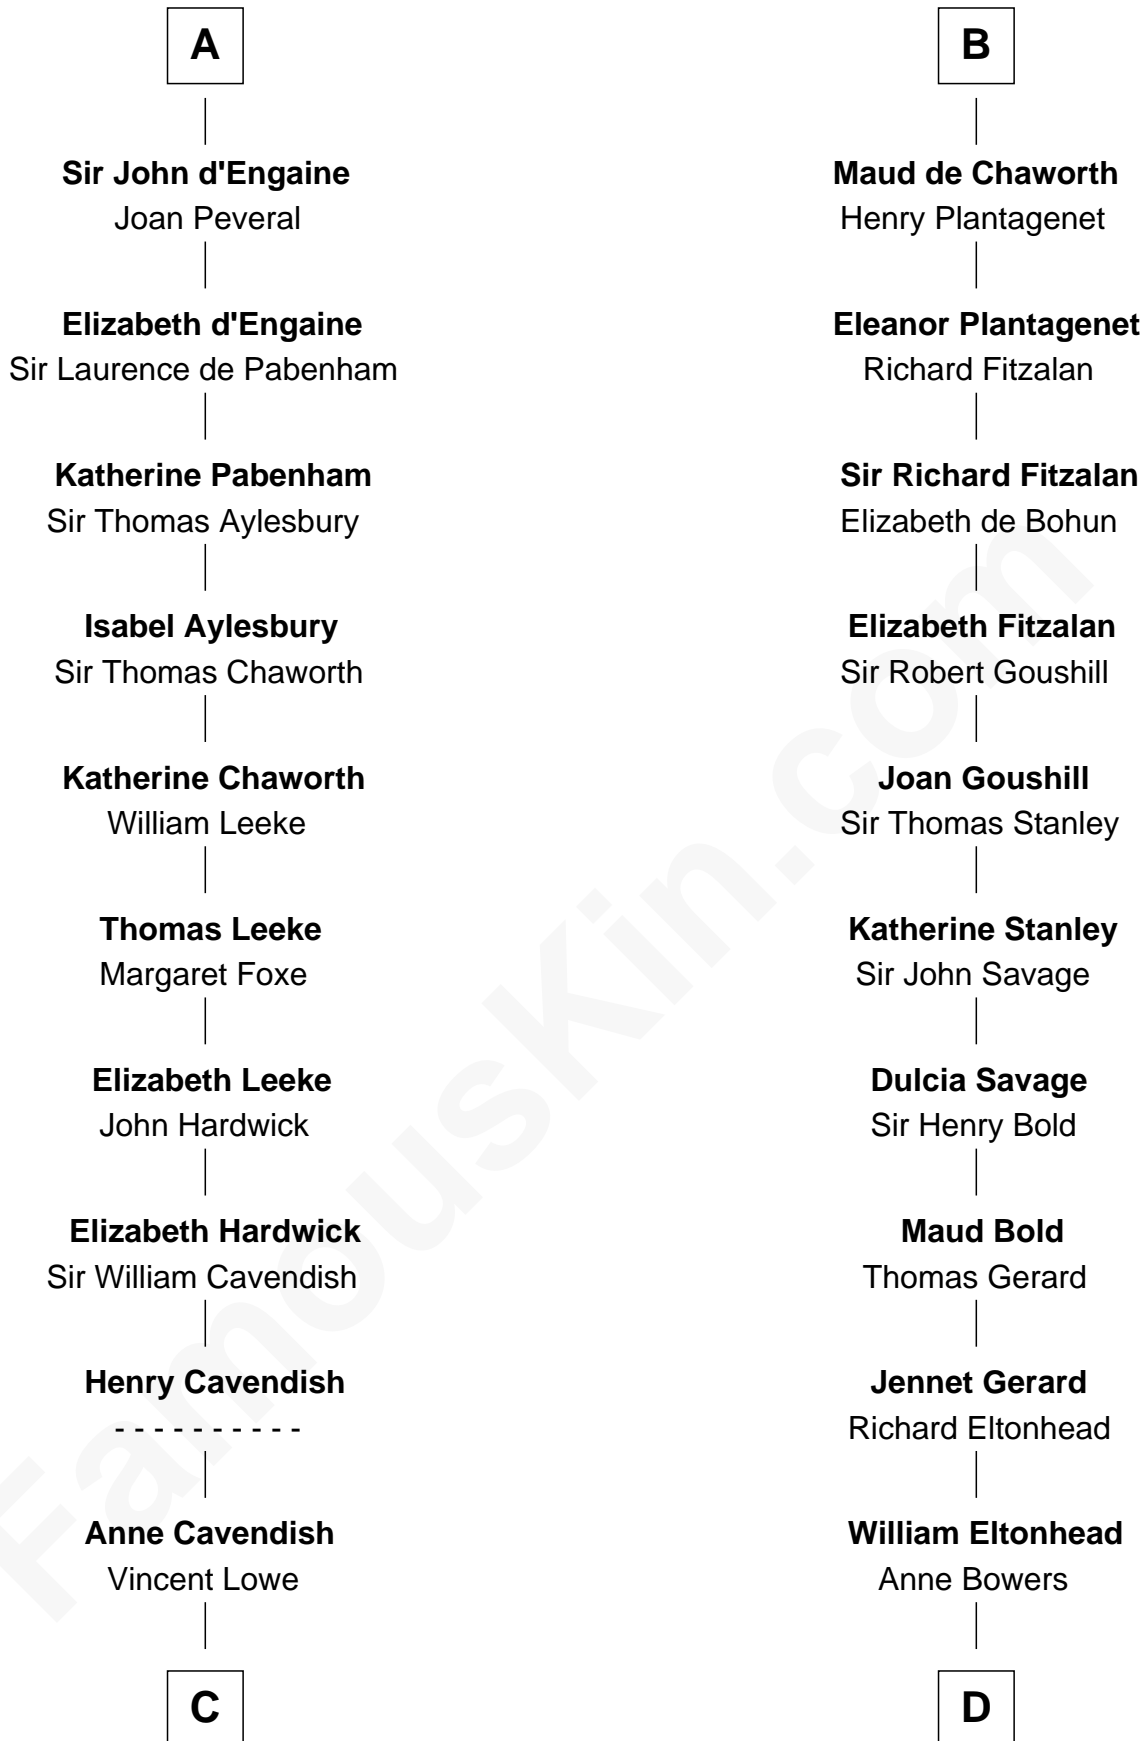

FamousKin.com

Relationship Chart of

John Carroll

Founder of Georgetown University

21st cousin of

Francis Lightfoot Lee

Signer of the Declaration of Independence

C

Jane Lowe
Col. Henry Sewall

Elizabeth Sewall
William Digges

Anne Digges
Henry Darnall

Eleanor Darnall
Daniel Carroll

John Carroll
Founder, Georgetown University

D

Richard Eltonhead
Anne Sutton

Alice Eltonhead
Henry Corbin