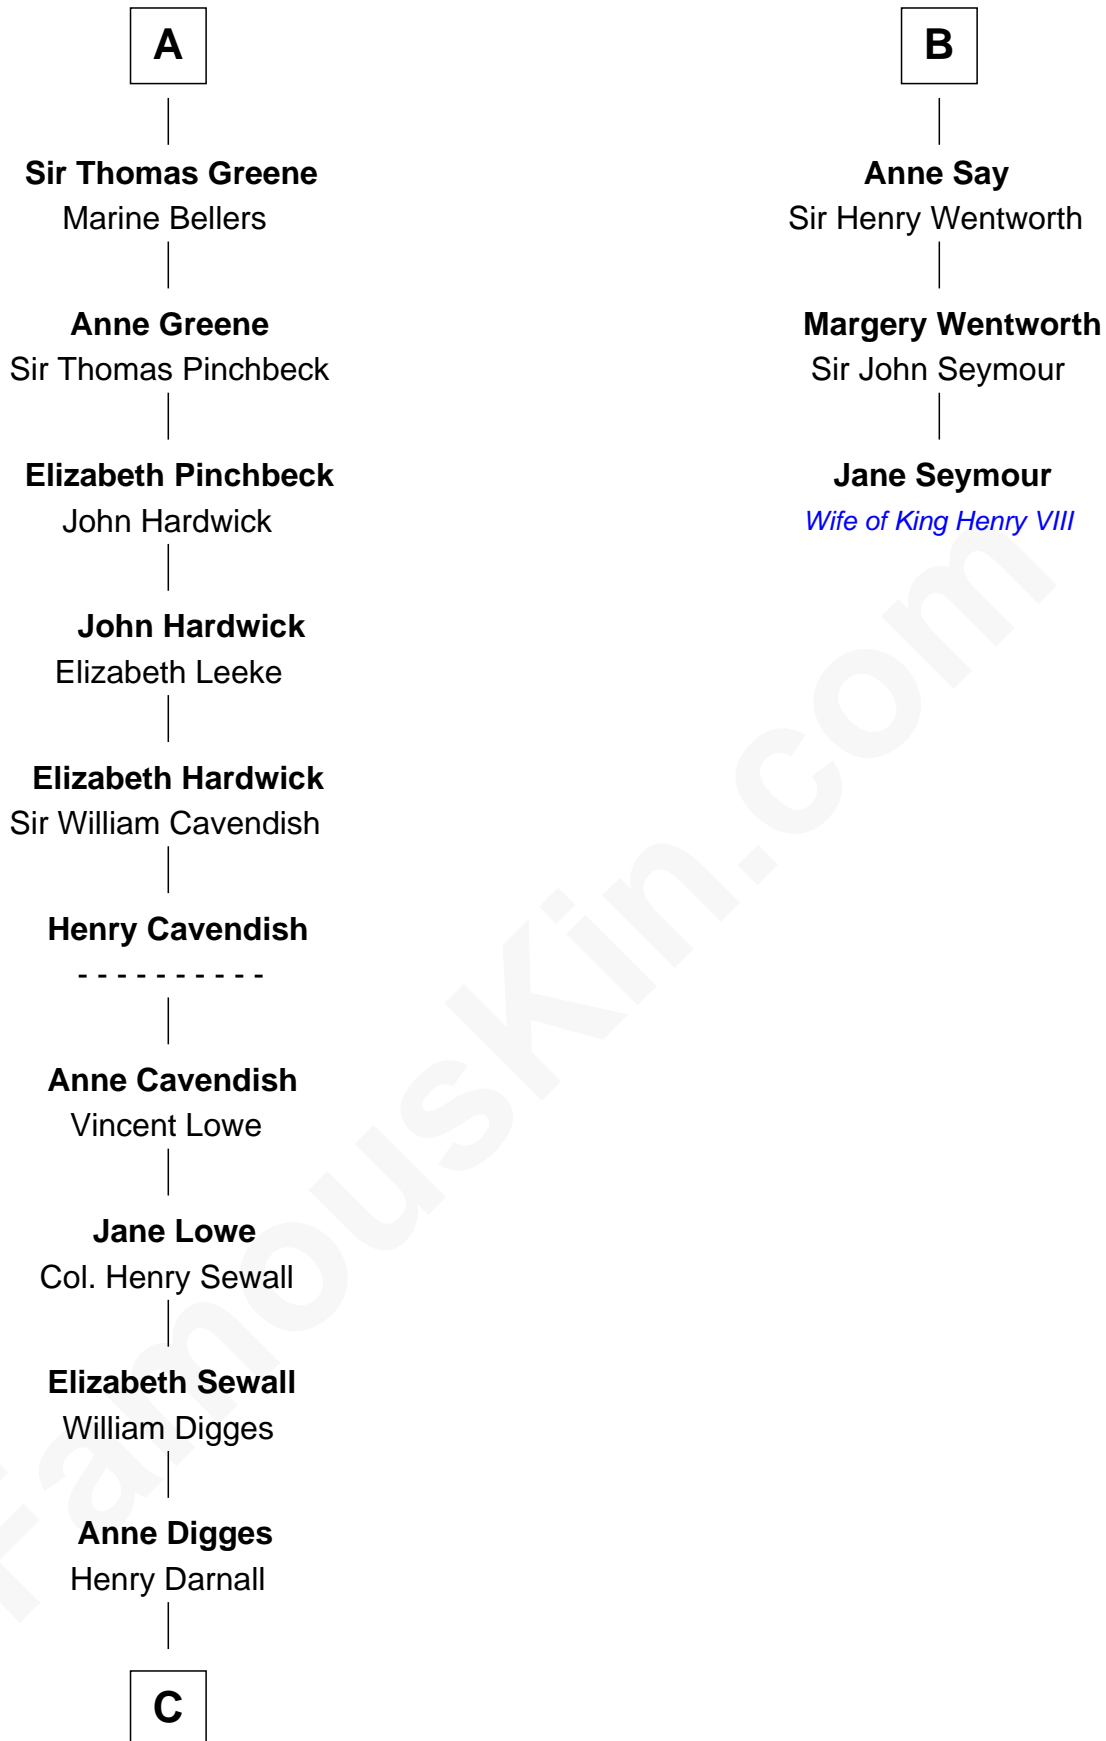

Eleanor de Bohun

Sir John de Verdun

Maud de Verdun

Sir John de Grey

Sir Roger de Grey

Elizabeth de Hastings

Sir Reynold de Grey

Eleanor le Strange

Ida Grey

John Cokayne

Elizabeth Cokayne

Sir Laurence Cheney

Elizabeth Cheney

Sir John Say

B

C

—
Eleanor Darnall

Daniel Carroll

—
John Carroll

Founder, Georgetown University

FamousKin.com