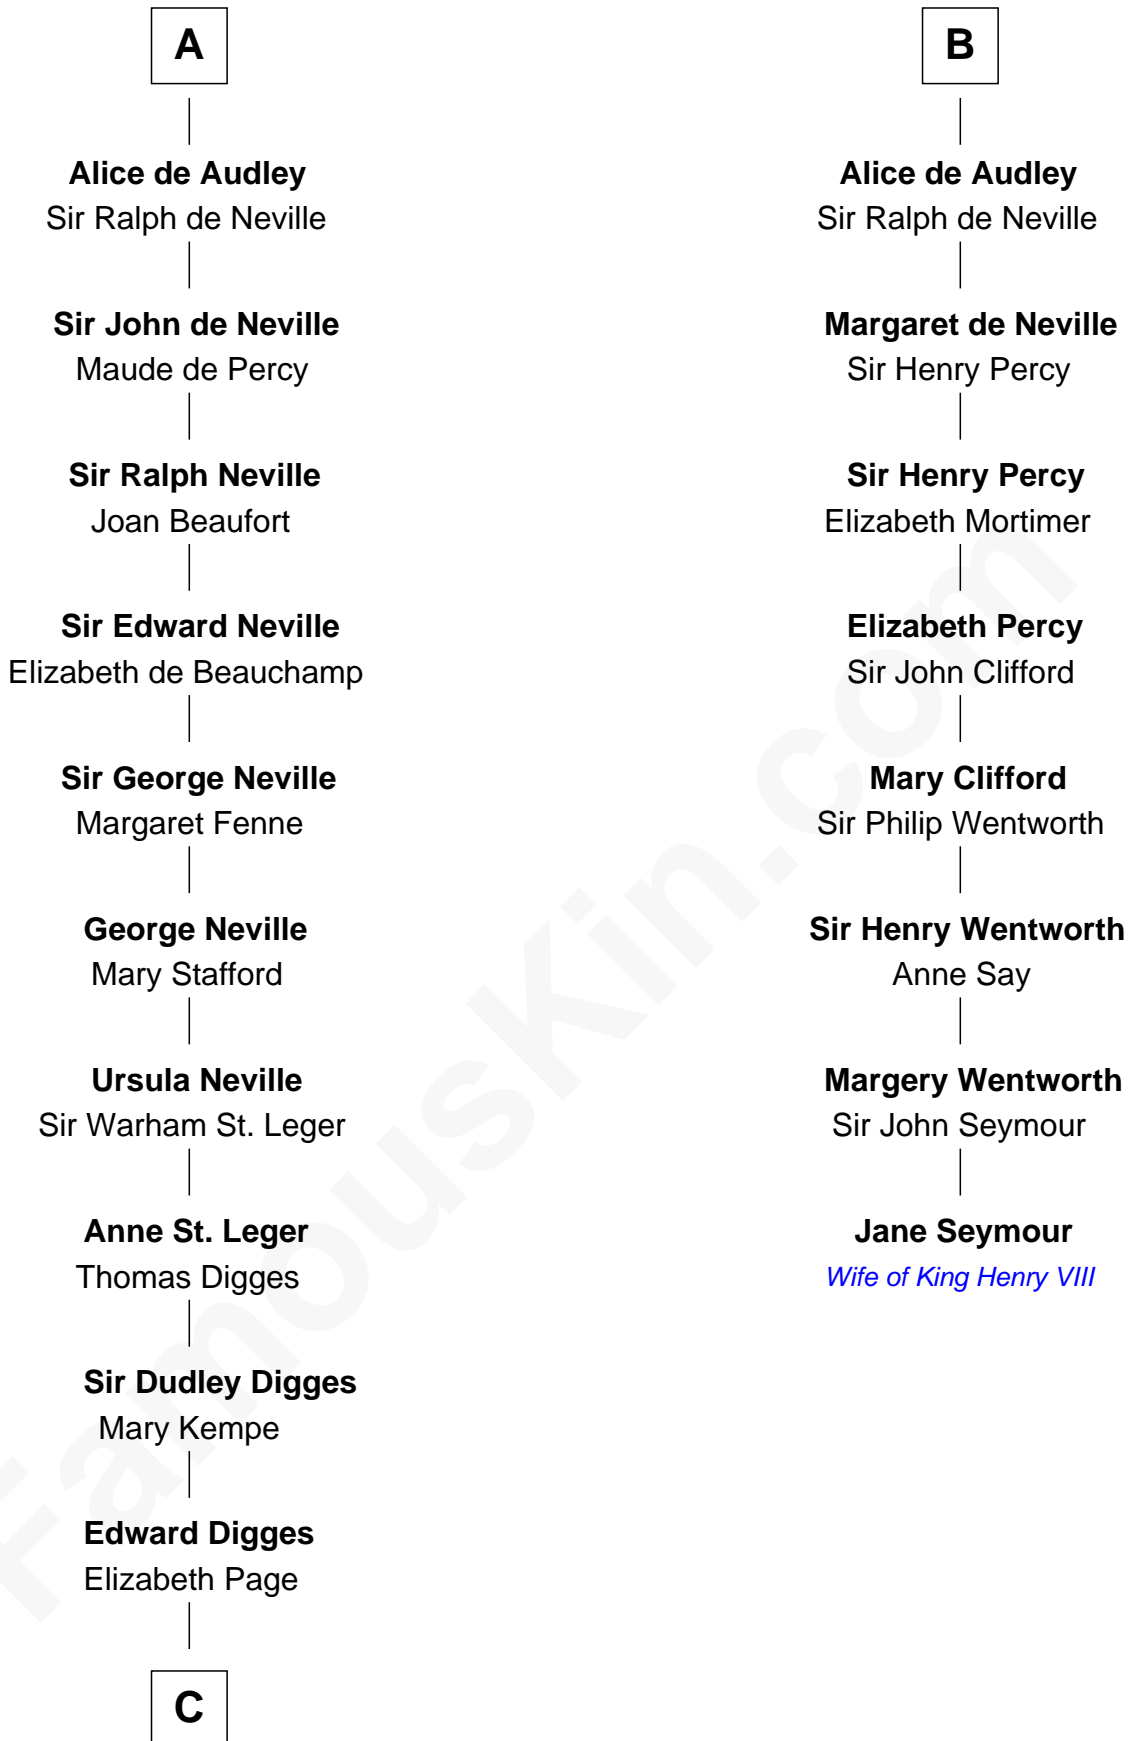

FamousKin.com

Relationship Chart of

John Carroll

Founder of Georgetown University

14th cousin 6 times removed of

Jane Seymour

3rd Wife of King Henry VIII

Hugh, Count of Rethel
Milicent de Montlhery

William Longespee

Ela Longespee

Sir James de Audley

Sir Hugh I de Audley

Iseult de Mortimer

B

C

—
William Digges
Elizabeth Sewall

—
Anne Digges
Henry Darnall

—
Eleanor Darnall
Daniel Carroll

—
John Carroll
Founder, Georgetown University

FamousKin.com