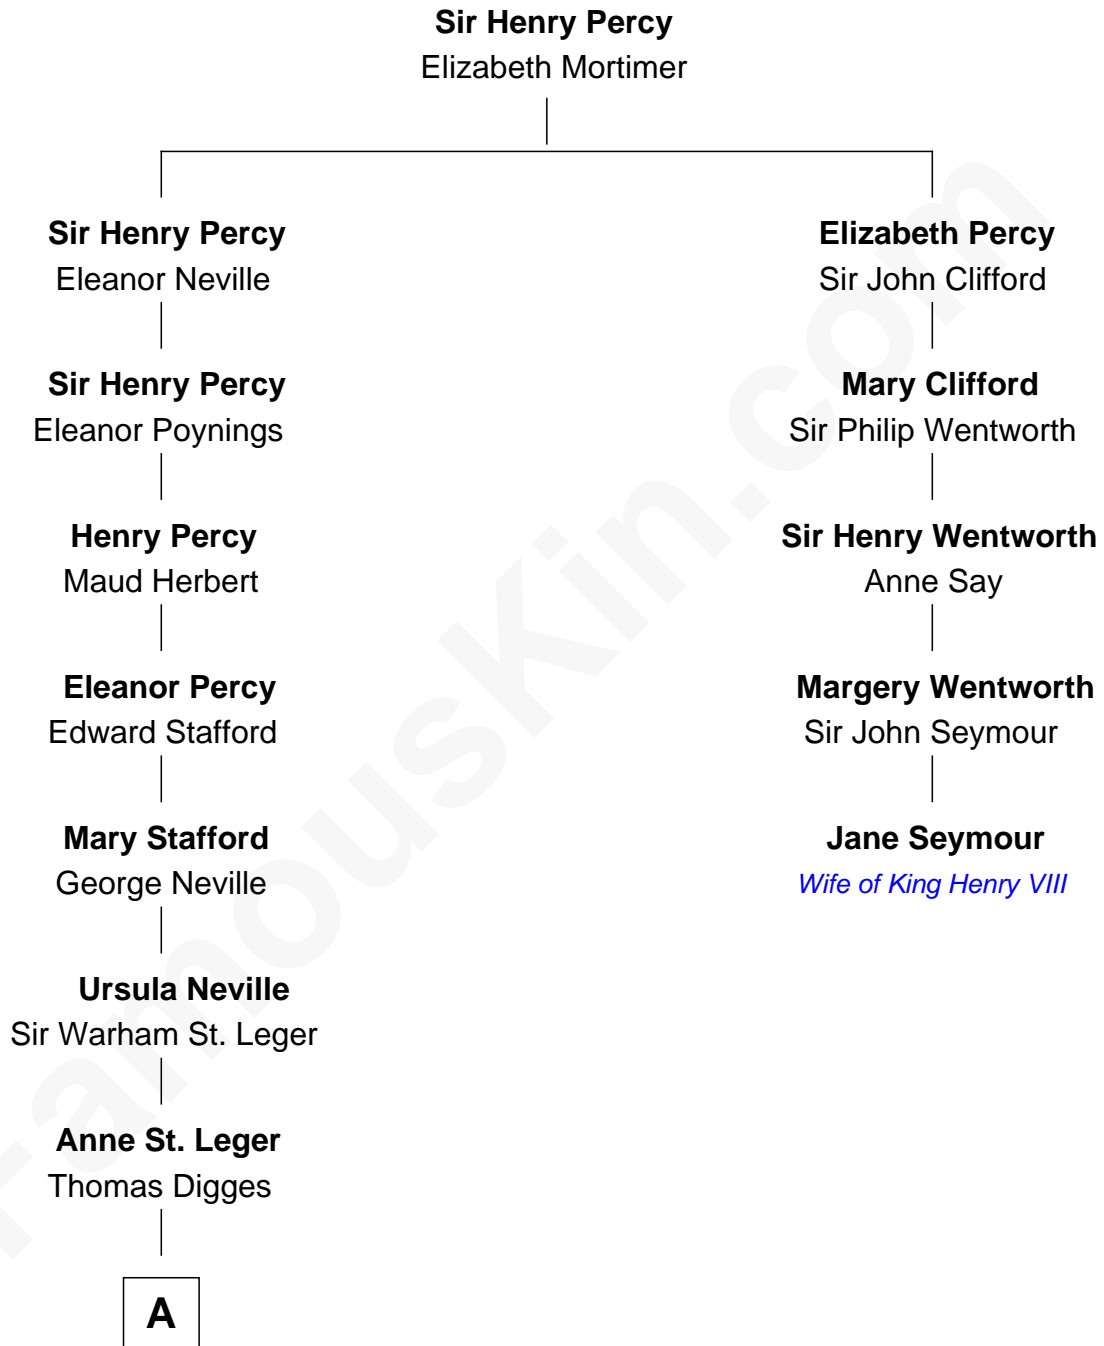

FamousKin.com

Relationship Chart of

John Carroll

Founder of Georgetown University

4th cousin 8 times removed of

Jane Seymour

3rd Wife of King Henry VIII

A

—
Sir Dudley Digges

Mary Kempe

—
Edward Digges

Elizabeth Page

—
William Digges

Elizabeth Sewall

—
Anne Digges

Henry Darnall

—
Eleanor Darnall

Daniel Carroll

—
John Carroll

Founder, Georgetown University