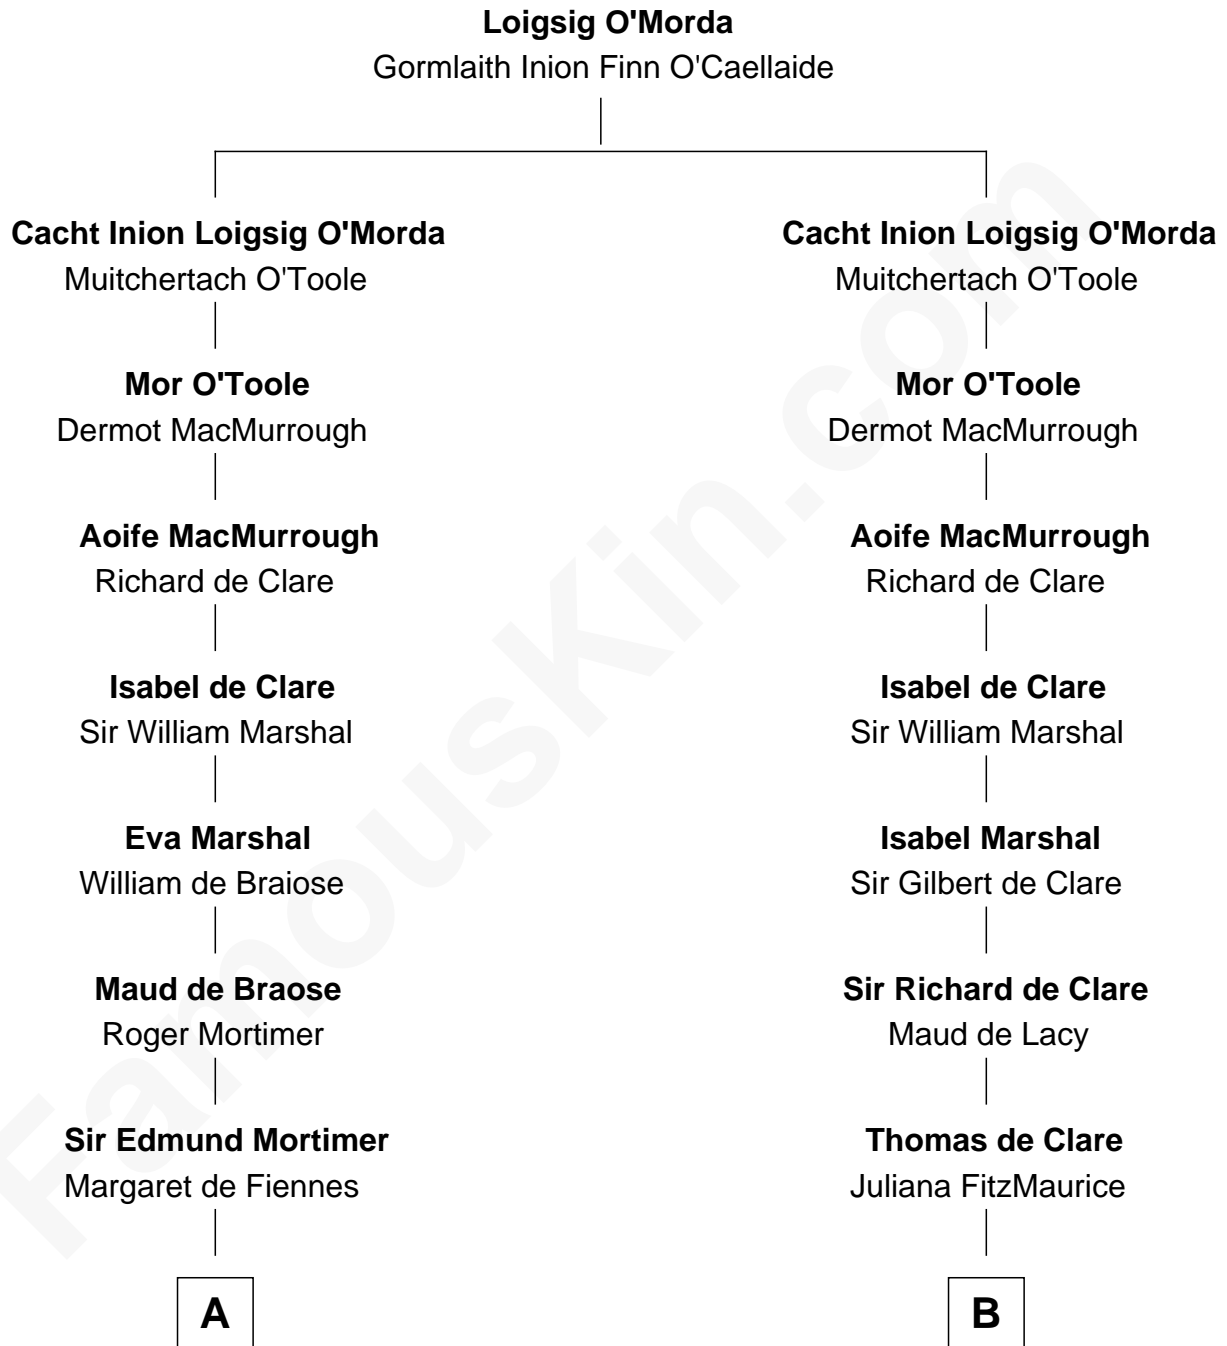

FamousKin.com

Relationship Chart of

John Carroll

Founder of Georgetown University

15th cousin 6 times removed of

Jane Seymour

3rd Wife of King Henry VIII