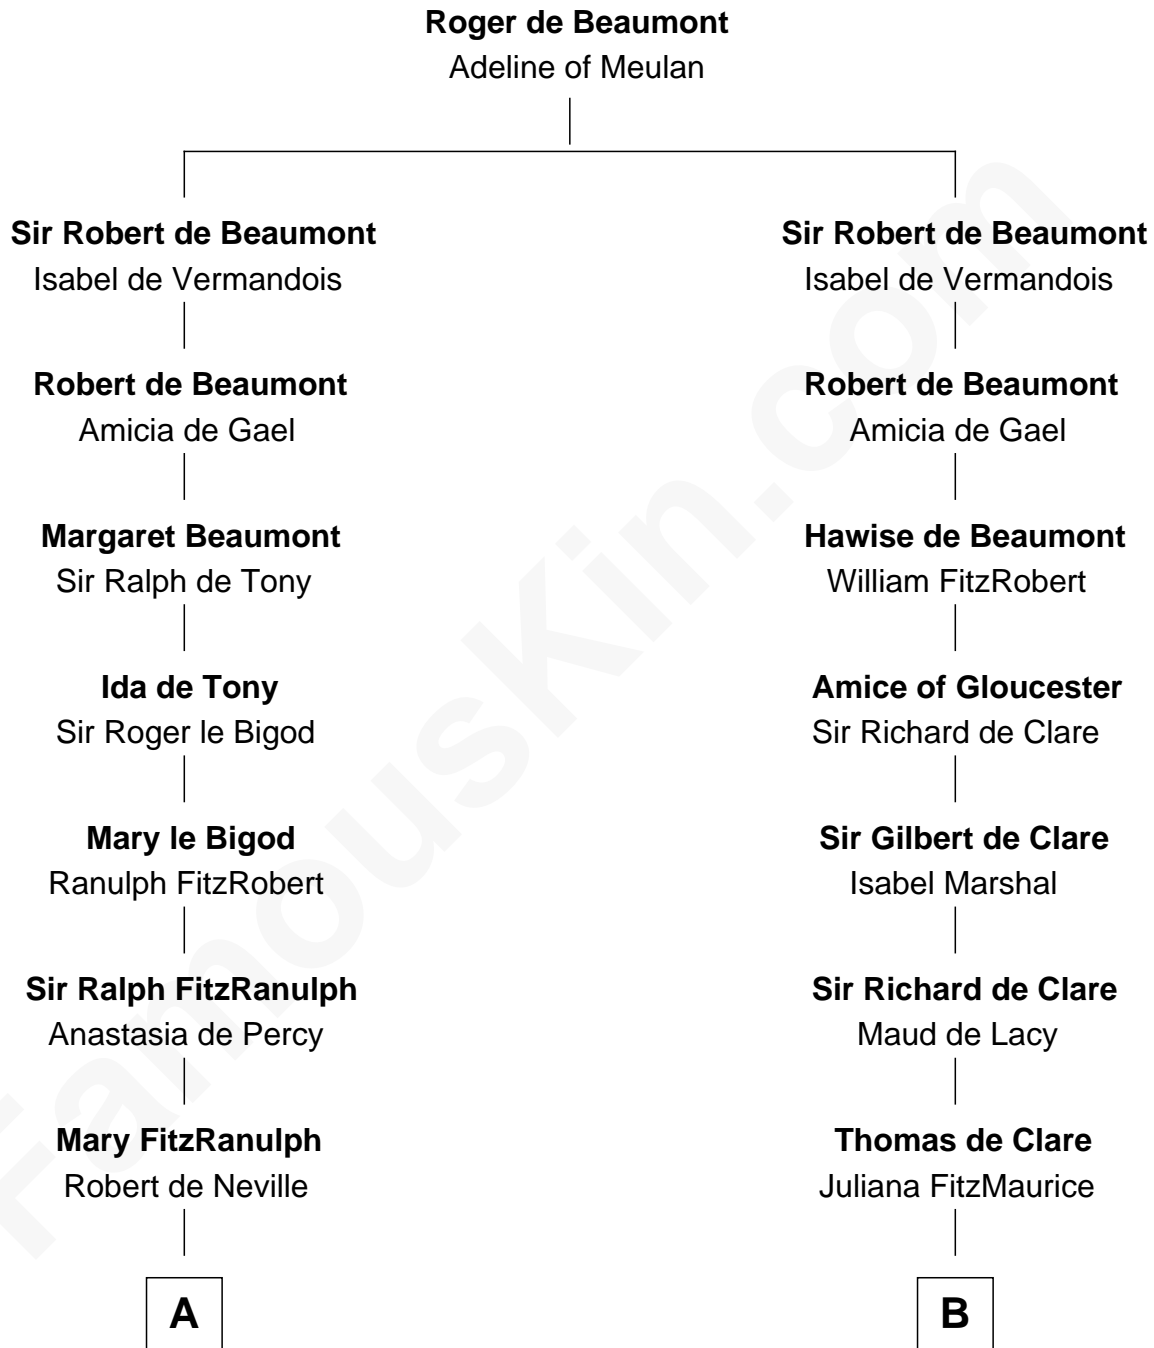

FamousKin.com

Relationship Chart of

John Carroll

Founder of Georgetown University

15th cousin 6 times removed of

Jane Seymour

3rd Wife of King Henry VIII