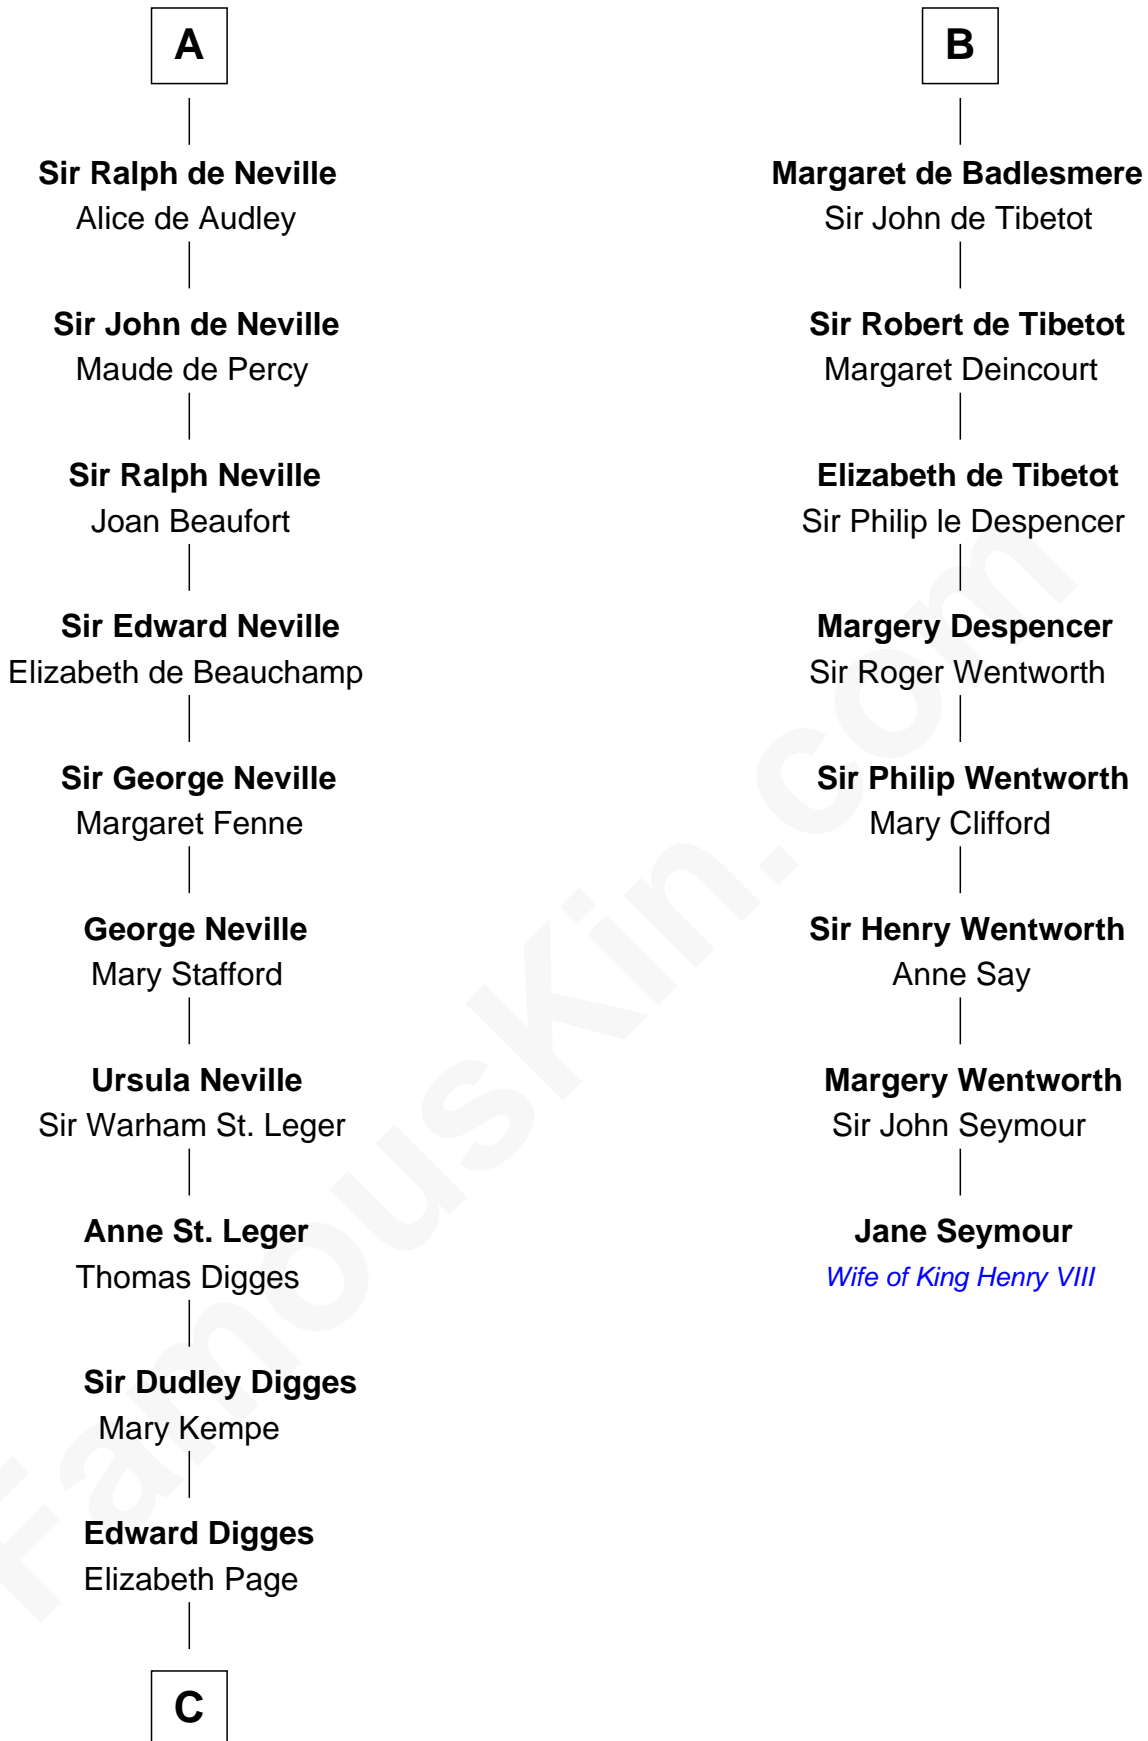

## Relationship Chart of

### John Carroll

Founder of Georgetown University

14th cousin 6 times removed of

### Jane Seymour

3rd Wife of King Henry VIII

Ralph de Gael

**C**

—  
**William Digges**  
Elizabeth Sewall

—  
**Anne Digges**  
Henry Darnall

—  
**Eleanor Darnall**  
Daniel Carroll

—  
**John Carroll**  
*Founder, Georgetown University*