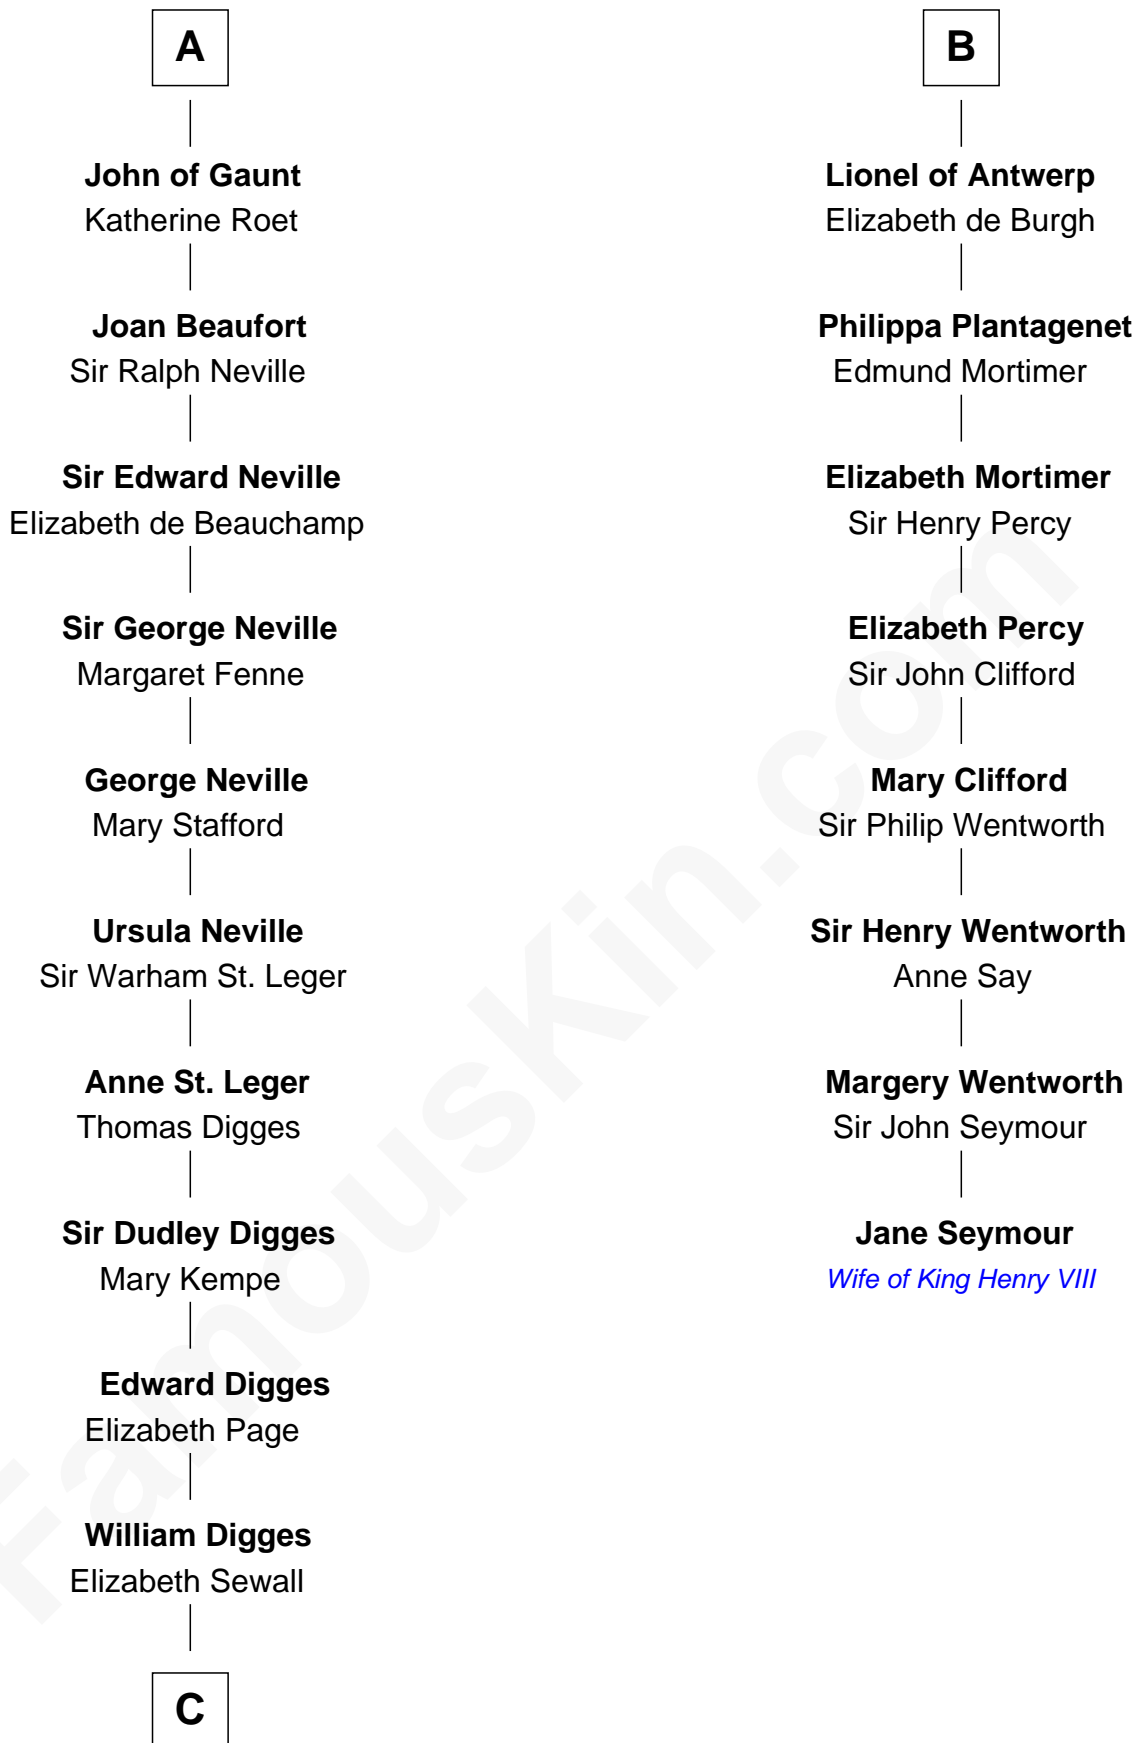

FamousKin.com

Relationship Chart of

John Carroll

Founder of Georgetown University

14th cousin 5 times removed of

Jane Seymour

3rd Wife of King Henry VIII

Alexius Comnenus

Maria Dukas

Eudoxia Comnenus
William VIII de Montpellier

Maria of Montpellier
Pedro II, King of Aragon

James I, King of Aragon
Yolanda of Hungary

Isabella of Aragon
Philip III, King of France

King Philip IV of France
Joan of Navarre

Isabella of France
Edward II, King of England

Edward III, King of England
Philippa of Hainault

A

Eudoxia Comnenus
William VIII de Montpellier

Maria of Montpellier
Pedro II, King of Aragon

James I, King of Aragon
Yolanda of Hungary

Isabella of Aragon
Philip III, King of France

King Philip IV of France
Joan of Navarre

Isabella of France
Edward II, King of England

Edward III, King of England
Philippa of Hainault

B

C

—
Anne Digges
Henry Darnall