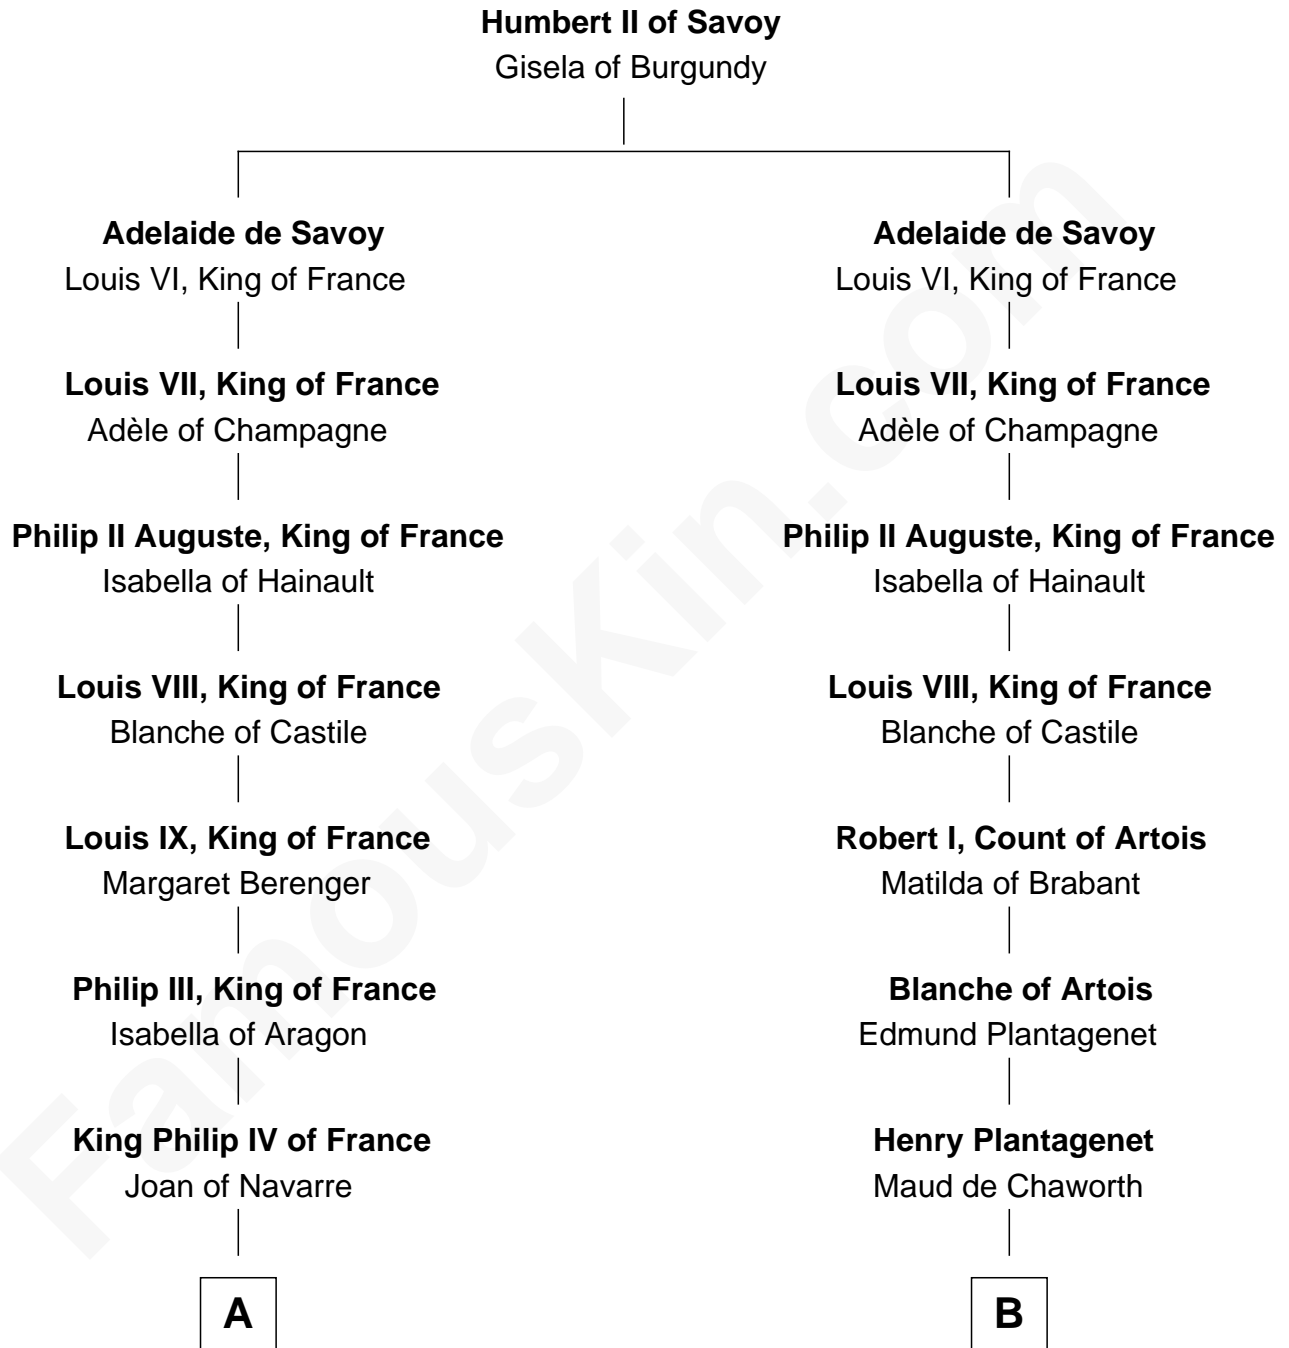

FamousKin.com

Relationship Chart of

John Carroll

Founder of Georgetown University

14th cousin 7 times removed of

Jane Seymour

3rd Wife of King Henry VIII