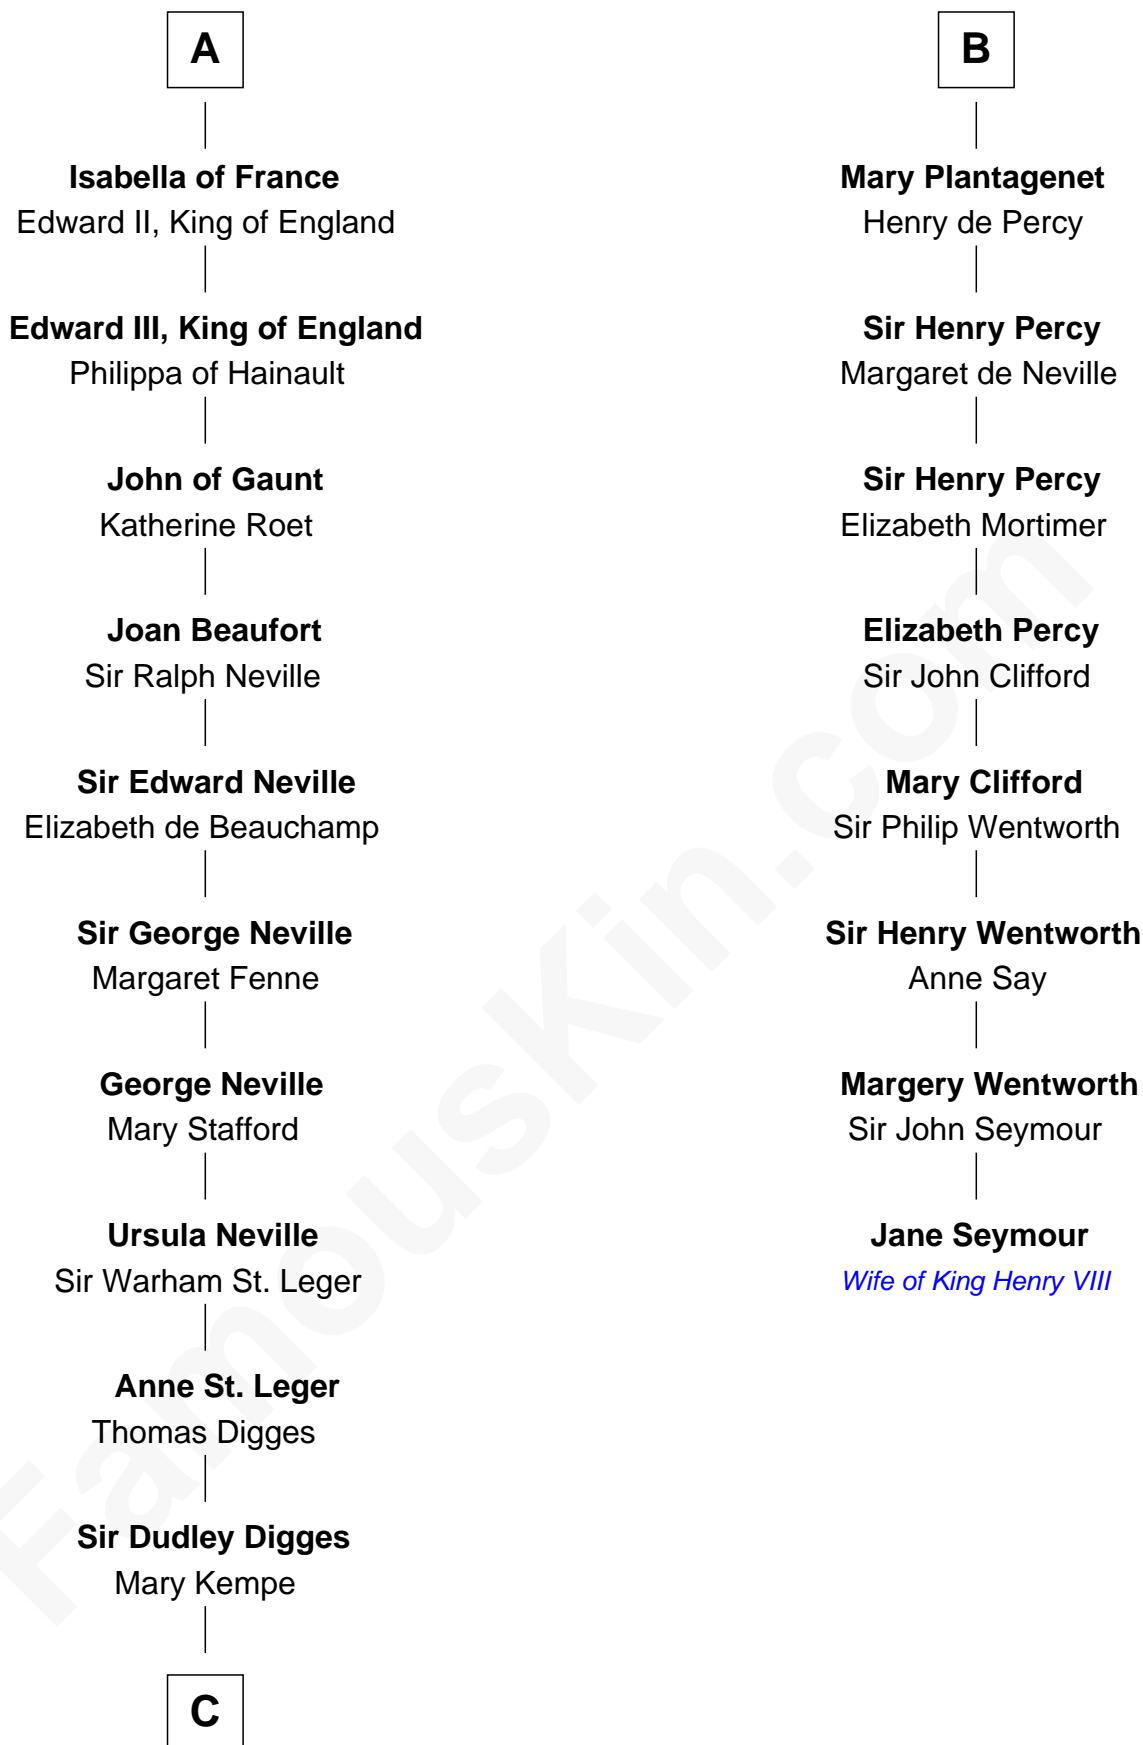

## Relationship Chart of

### John Carroll

Founder of Georgetown University

14th cousin 7 times removed of

### Jane Seymour

3rd Wife of King Henry VIII

**C**

—  
**Edward Digges**

Elizabeth Page

—  
**William Digges**

Elizabeth Sewall

—  
**Anne Digges**