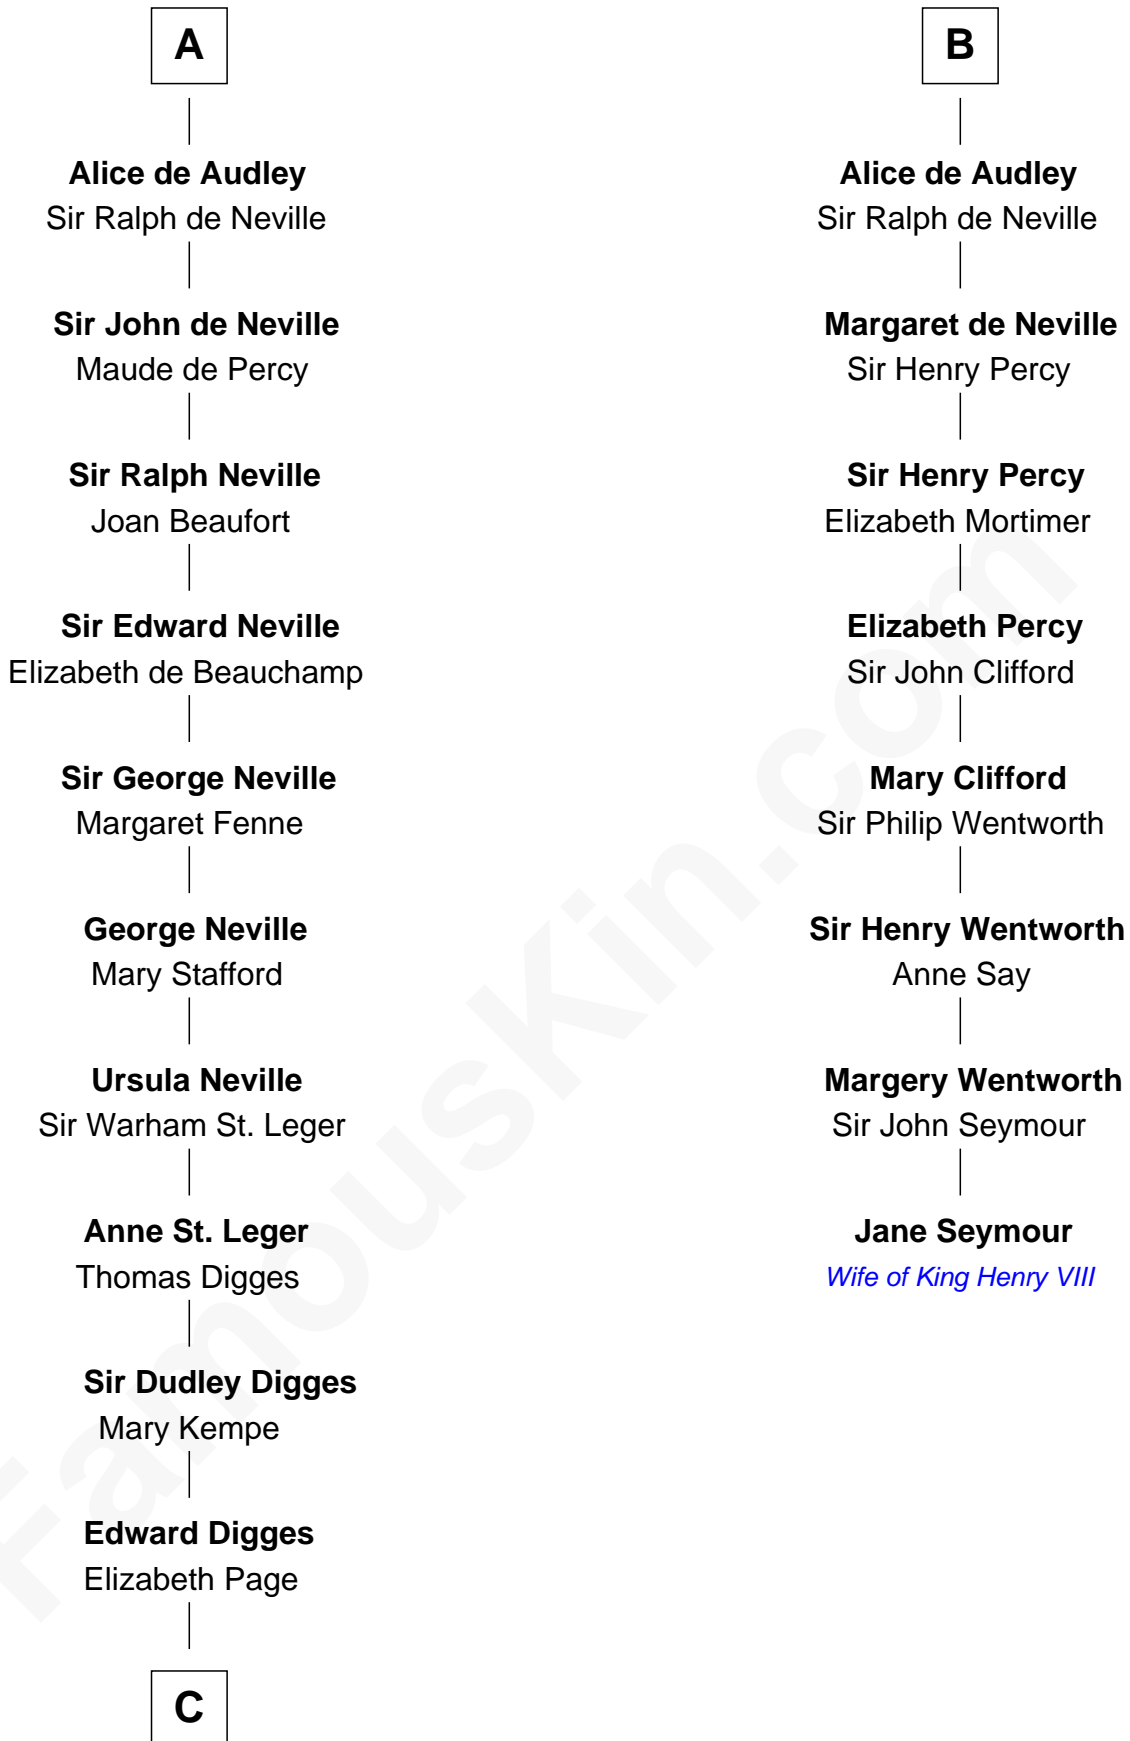

## Relationship Chart of

### John Carroll

Founder of Georgetown University

14th cousin 6 times removed of

### Jane Seymour

3rd Wife of King Henry VIII

**Godfrey, Count of Namur**

Sybil of Chateau-Porcien

**C**

—  
**William Digges**  
Elizabeth Sewall

—  
**Anne Digges**  
Henry Darnall

—  
**Eleanor Darnall**  
Daniel Carroll

—  
**John Carroll**  
*Founder, Georgetown University*

FamousKin.com