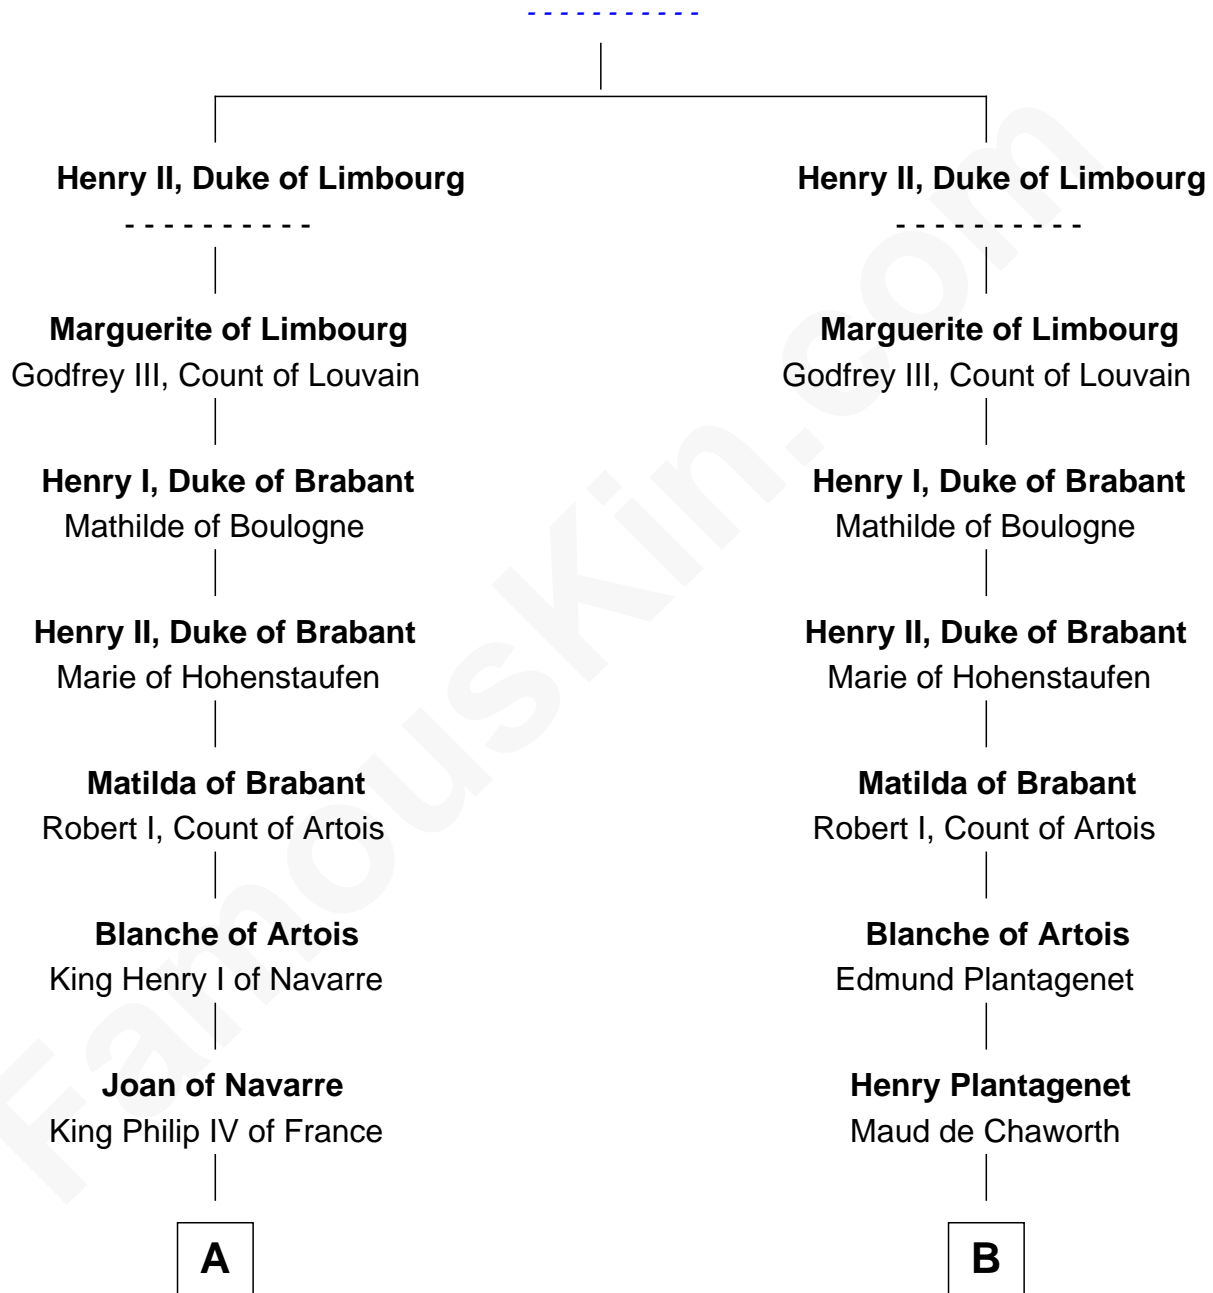

# FamousKin.com Relationship Chart of

**John Carroll**

*Founder of Georgetown University*

**14th cousin 7 times removed of**

**Jane Seymour**

*3rd Wife of King Henry VIII*

**Waleran, Duke of Lower Lorraine**

**C**

—  
**Edward Digges**  
Elizabeth Page

—  
**William Digges**  
Elizabeth Sewall

—  
**Anne Digges**  
Henry Darnall

—  
**Eleanor Darnall**  
Daniel Carroll

—  
**John Carroll**  
*Founder, Georgetown University*