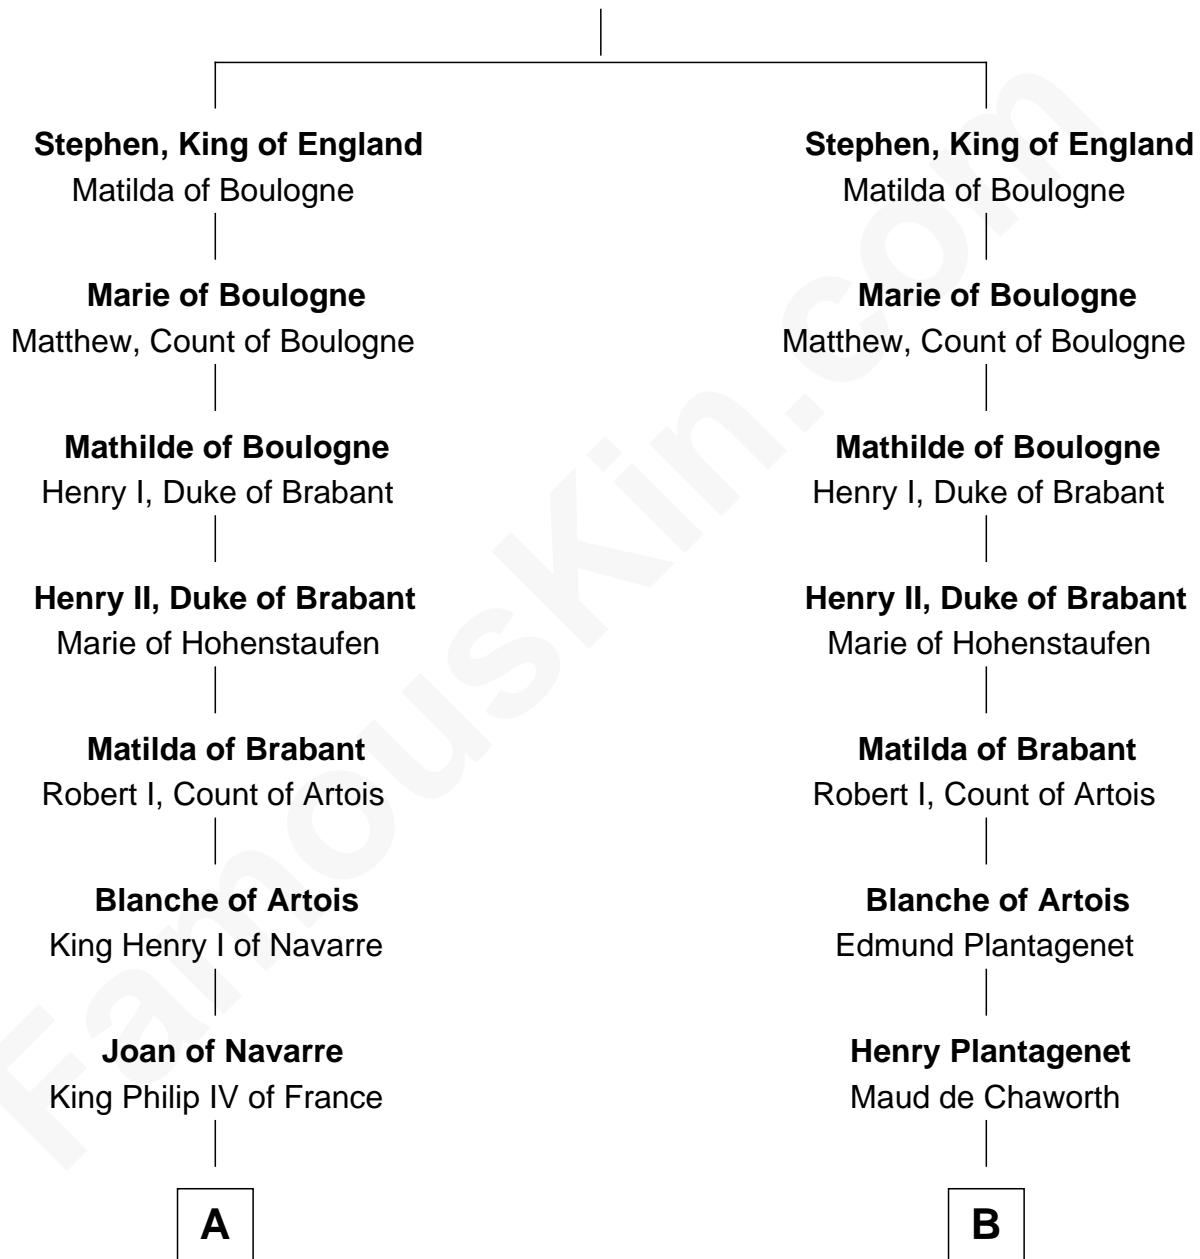

## Relationship Chart of

### John Carroll

Founder of Georgetown University

14th cousin 7 times removed of

### Jane Seymour

3rd Wife of King Henry VIII

**Stephen II Henry, Count of Blois**

Adela of Normandy

**C**

—  
**Edward Digges**

Elizabeth Page

—  
**William Digges**

Elizabeth Sewall

—  
**Anne Digges**

Henry Darnall

—  
**Eleanor Darnall**

Daniel Carroll

—  
**John Carroll**

*Founder, Georgetown University*

FamousKin.com