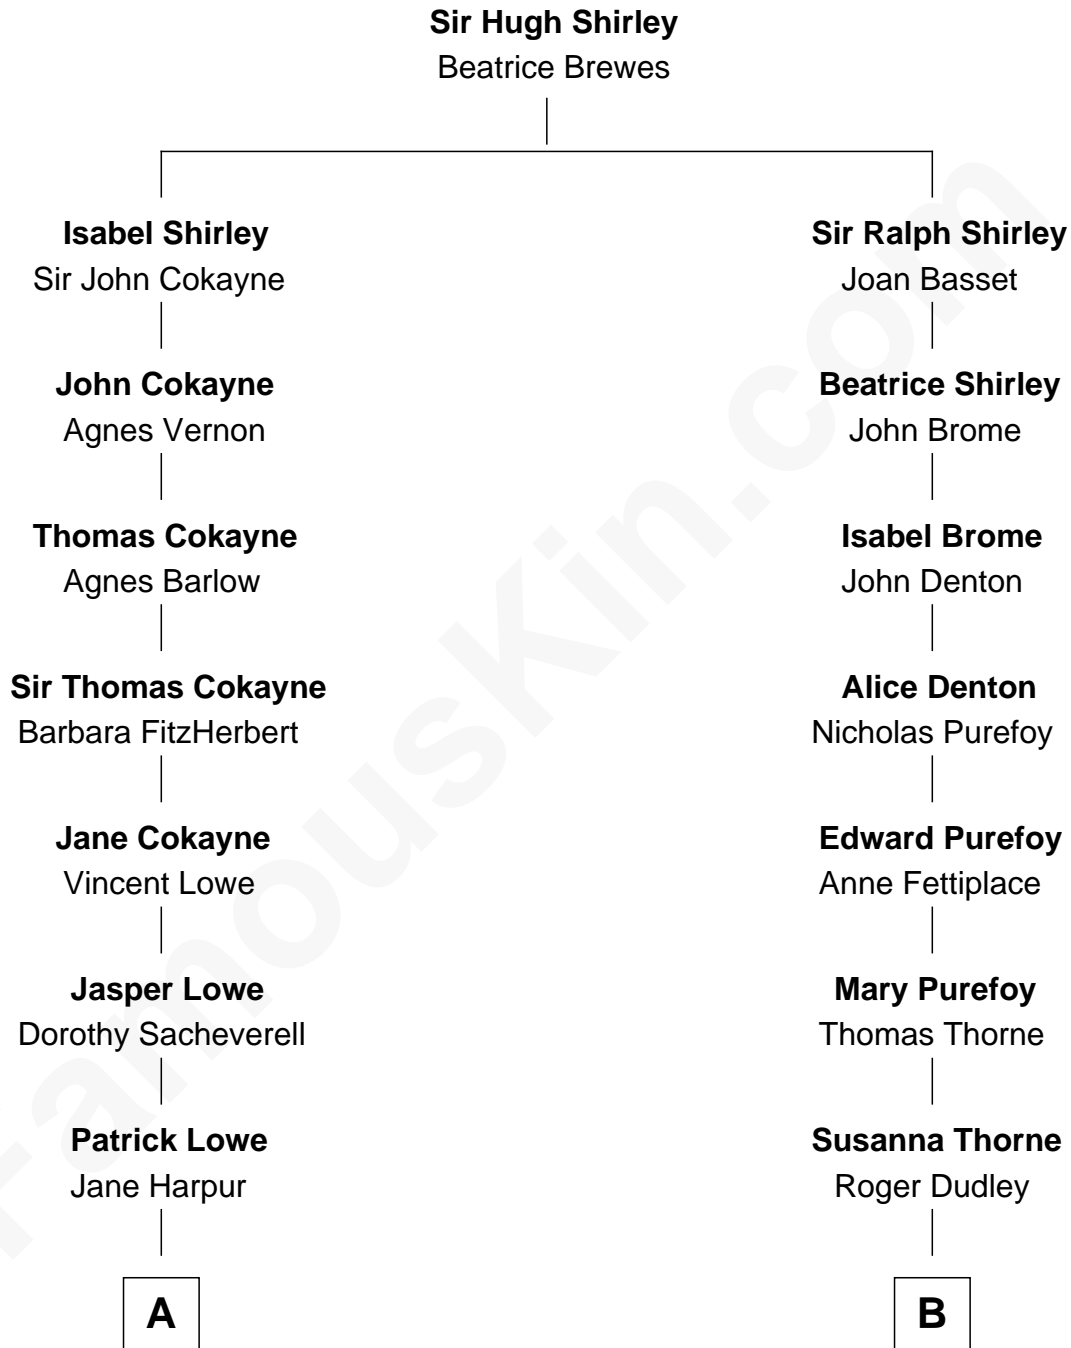

# FamousKin.com Relationship Chart of

**John Carroll**

*Founder of Georgetown University*

**12th cousin 5 times removed of**

**John Adams Morgan**

*1952 Olympic Sailing Gold Medalist*

**A**

**Vincent Lowe**  
Anne Cavendish

**Jane Lowe**  
Col. Henry Sewall

**Elizabeth Sewall**  
William Digges

**Anne Digges**  
Henry Darnall

**Eleanor Darnall**  
Daniel Carroll

**John Carroll**  
*Founder, Georgetown University*

**B**

**Gov. Thomas Dudley**  
Katherine Deighton

**Gov. Joseph Dudley**  
Rebecca Tyng

**Anne Dudley**  
John Winthrop

**John Still Winthrop**  
Jane Borland

**Ann Winthrop**  
David Sears

**David Sears**  
Miriam Clarke Mason

**Harriet Elizabeth Sears**  
George Casper Crowninshield