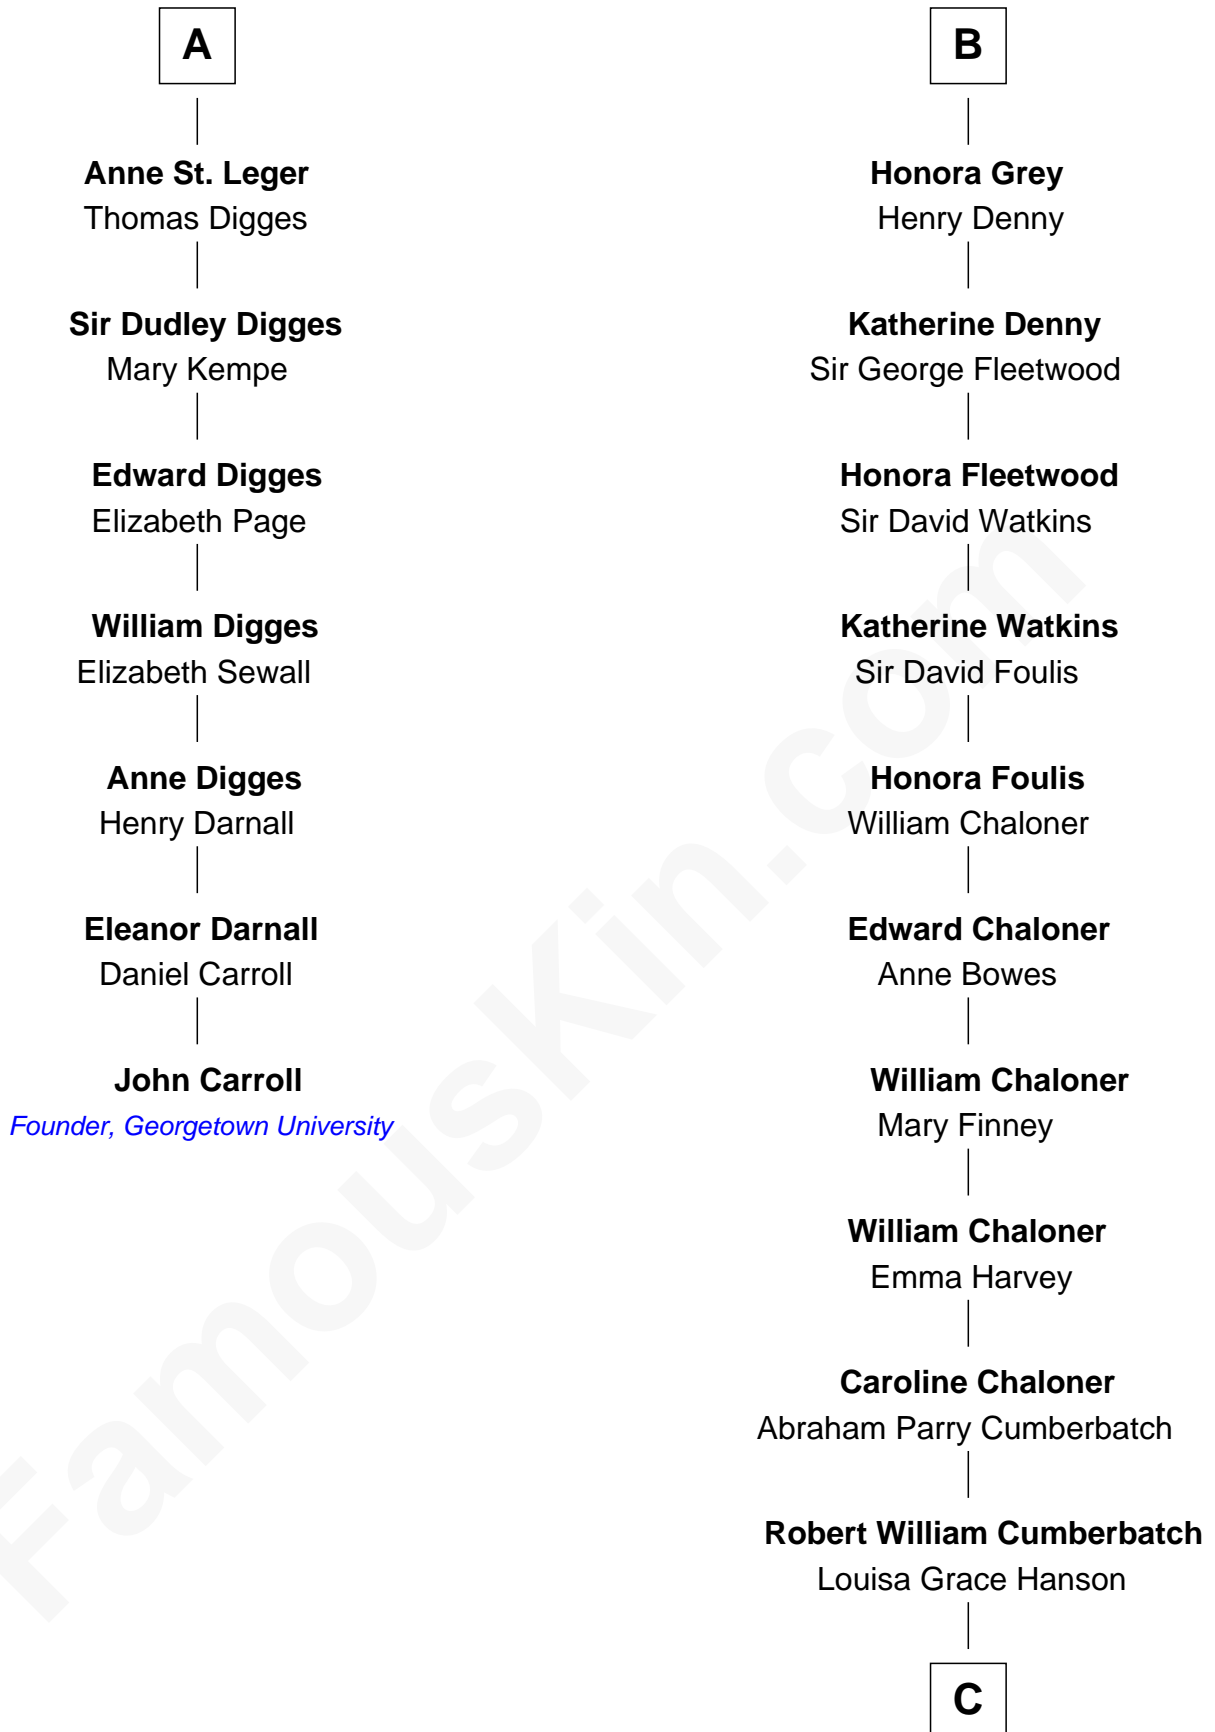

FamousKin.com

Relationship Chart of

John Carroll

Founder of Georgetown University

13th cousin 7 times removed of

Benedict Cumberbatch

Movie, Television and Stage Actor

C

Henry Alfred Cumberbatch

Hélène Gertrude Rees

Henry Carlton Cumberbatch

Pauline Ellen Laing Congdon

Timothy Carlton Congdon Cumberbatch

Wanda Ventham

Benedict Cumberbatch

Movie, Television and Stage Actor