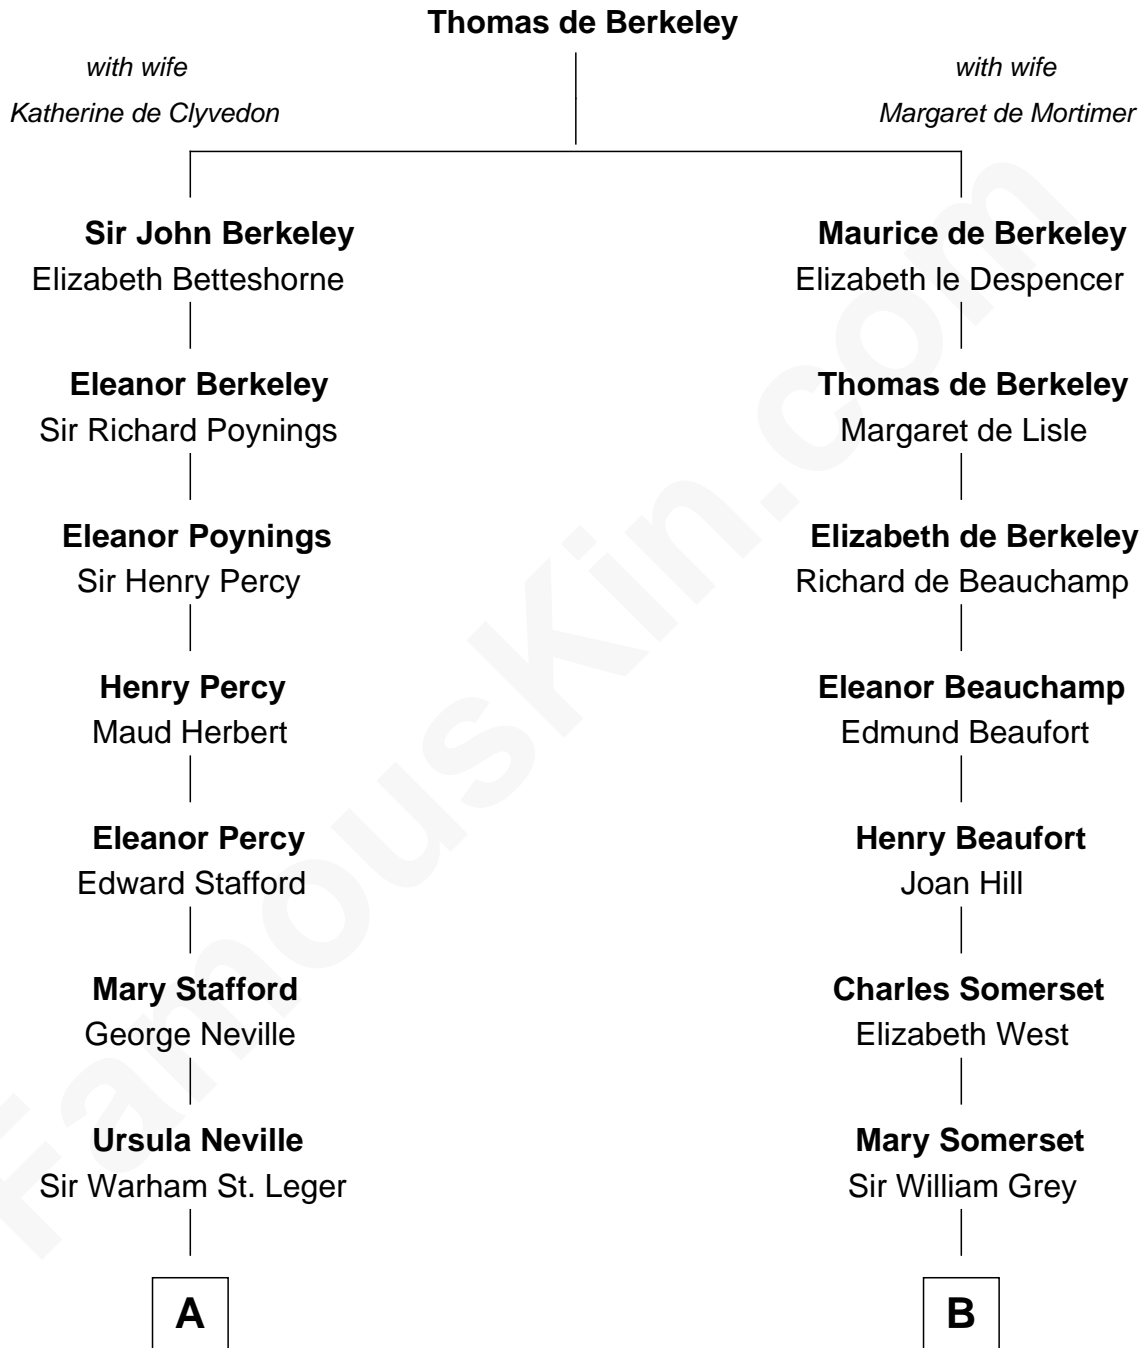

FamousKin.com

Relationship Chart of

John Carroll

Founder of Georgetown University

13th cousin 7 times removed of

Benedict Cumberbatch

Movie, Television and Stage Actor

C

Henry Alfred Cumberbatch

Hélène Gertrude Rees

Henry Carlton Cumberbatch

Pauline Ellen Laing Congdon

Timothy Carlton Congdon Cumberbatch

Wanda Ventham

Benedict Cumberbatch

Movie, Television and Stage Actor