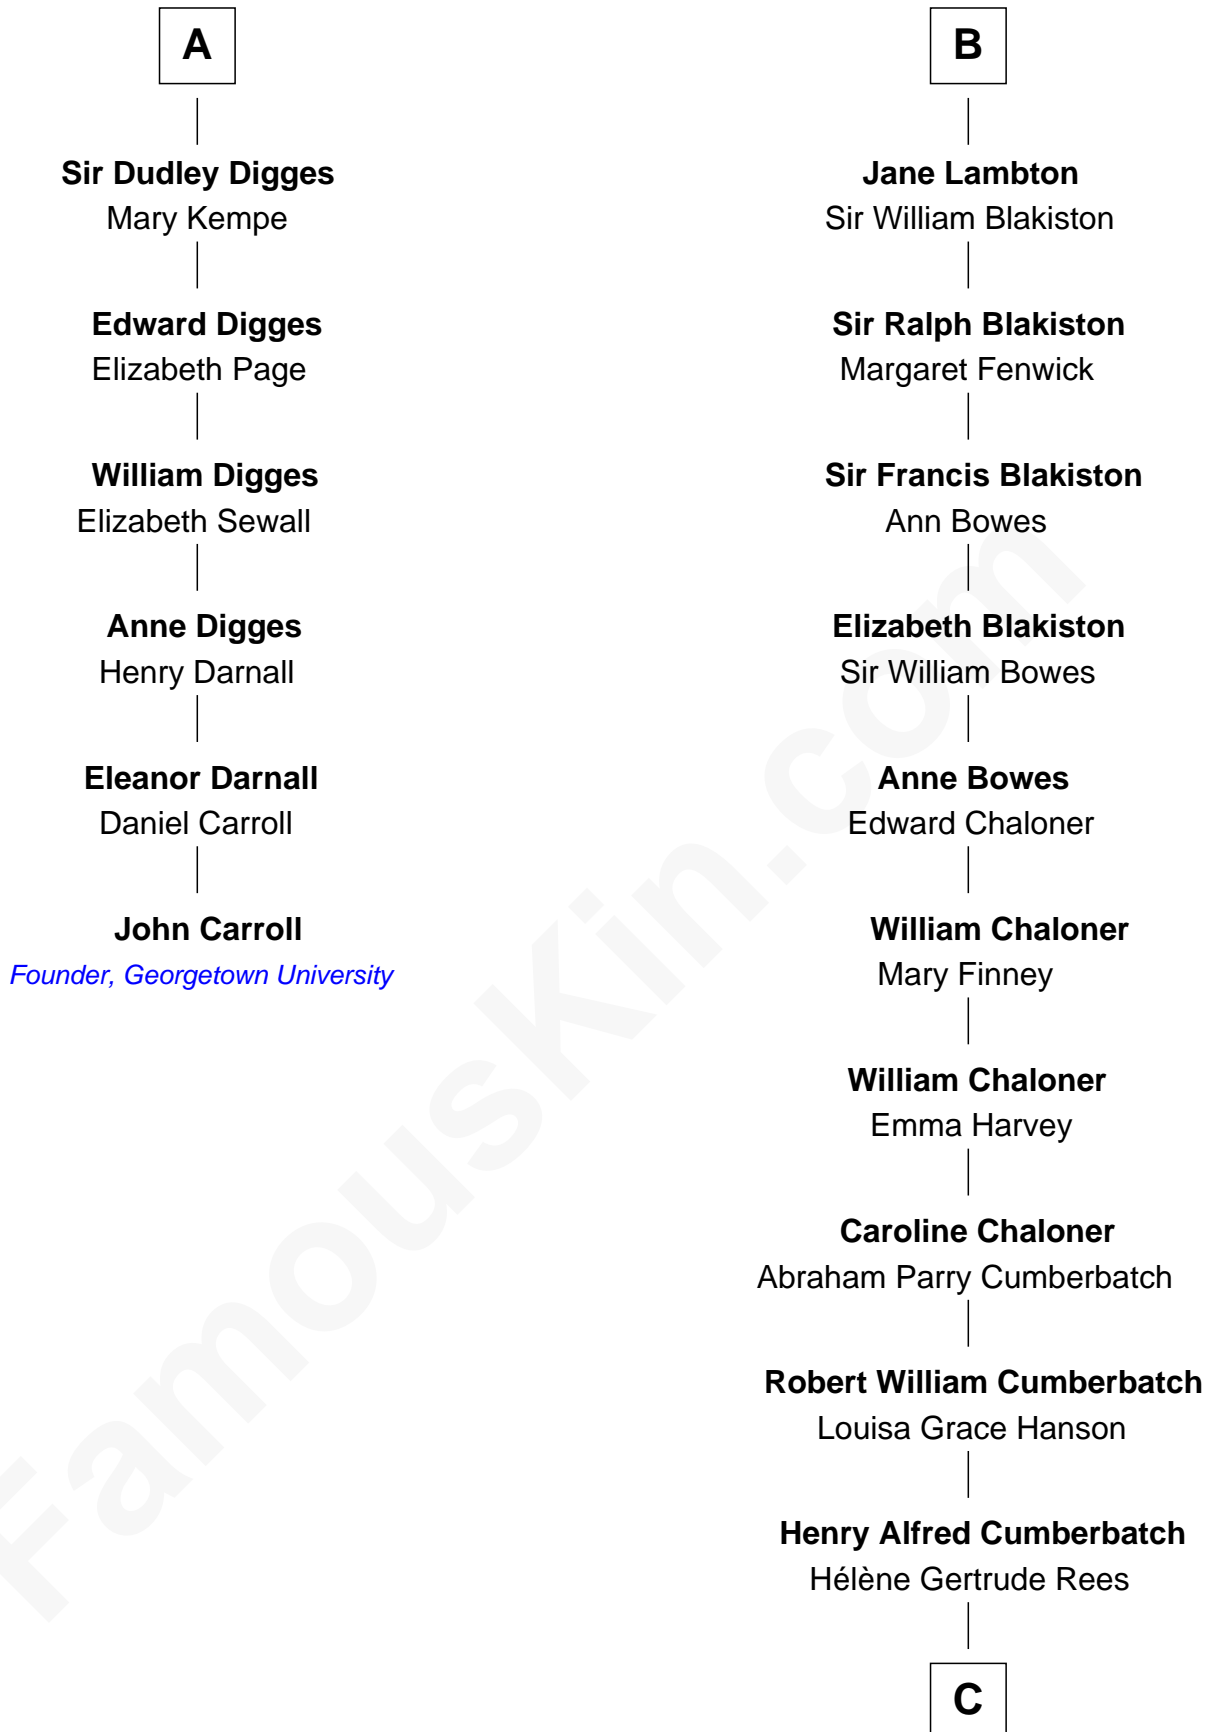

FamousKin.com

Relationship Chart of John Carroll

Founder of Georgetown University

12th cousin 7 times removed of

Benedict Cumberbatch

Movie, Television and Stage Actor

C

Henry Carlton Cumberbatch