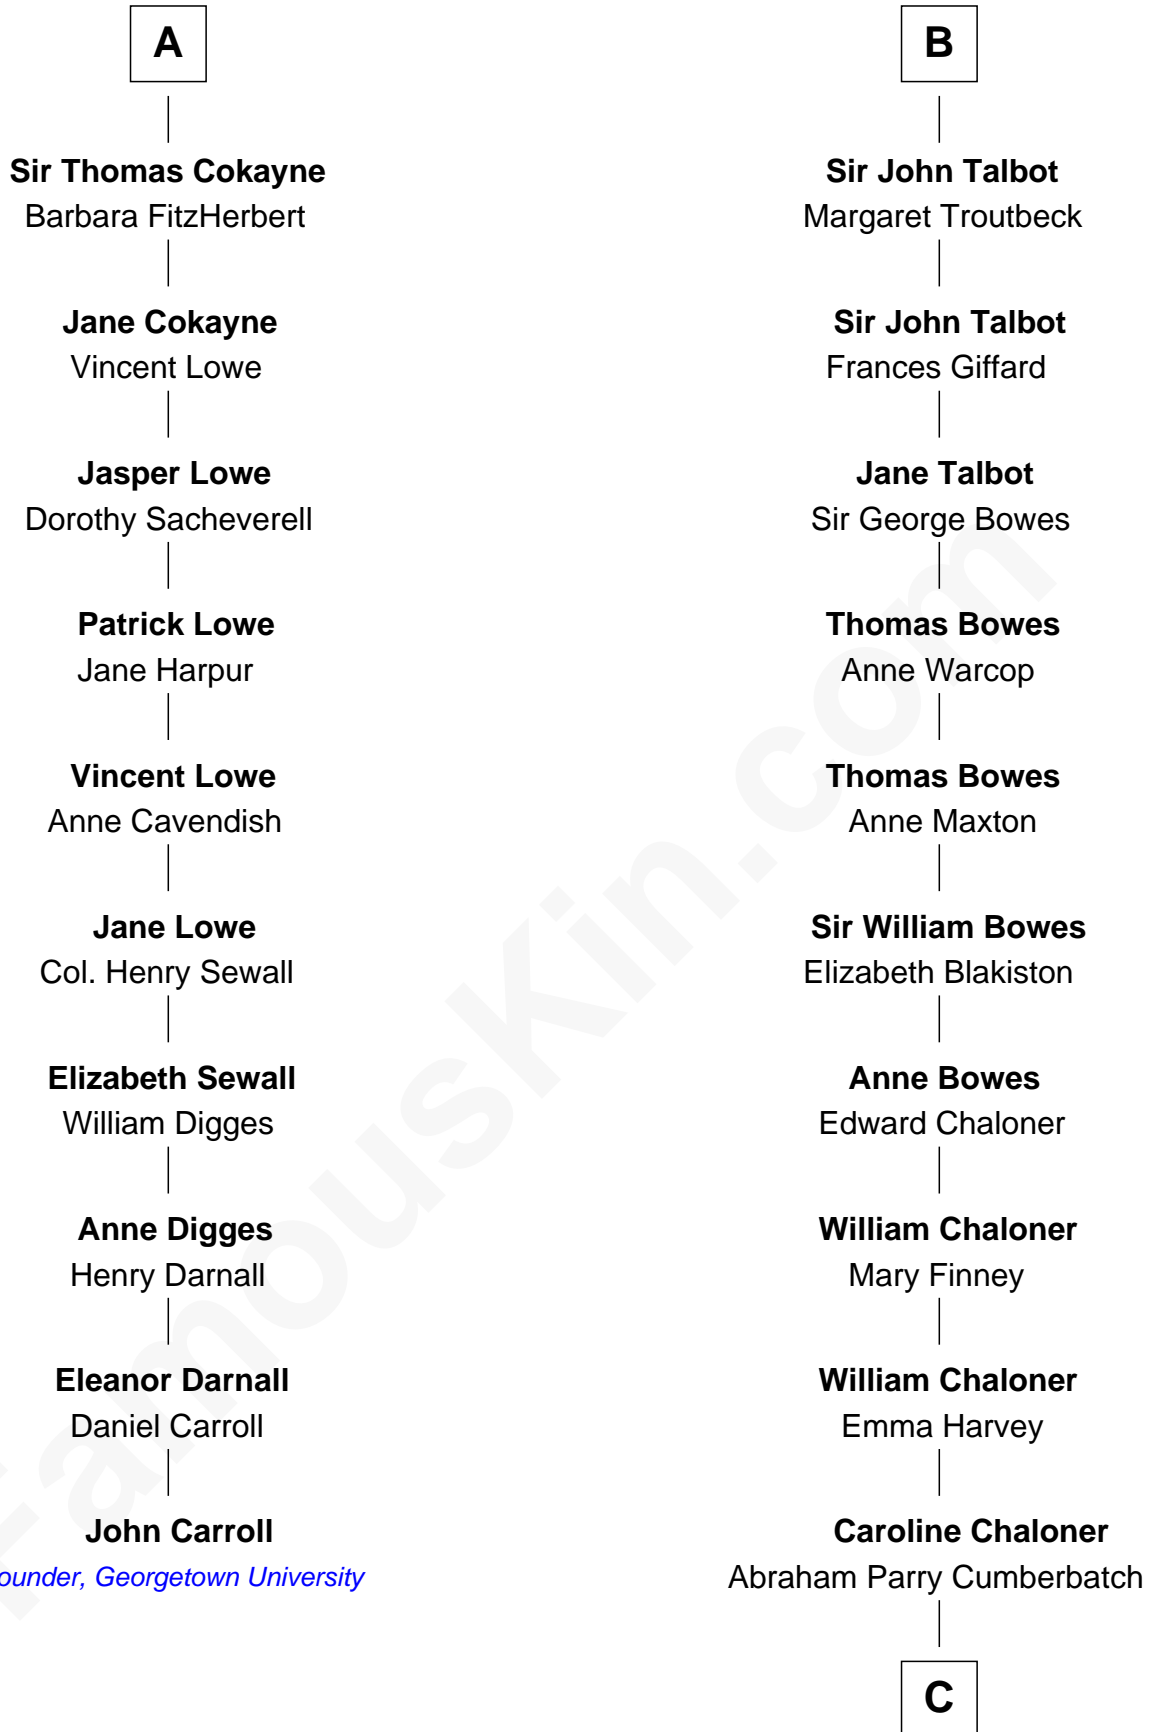

## Relationship Chart of

### John Carroll

Founder of Georgetown University

16th cousin 5 times removed of

**Benedict Cumberbatch**

Movie, Television and Stage Actor

**Sir Robert de Ros**

Isabel de Aubeney

C

**Robert William Cumberbatch**

Louisa Grace Hanson

**Henry Alfred Cumberbatch**

Hélène Gertrude Rees

**Henry Carlton Cumberbatch**

Pauline Ellen Laing Congdon

**Timothy Carlton Congdon Cumberbatch**

Wanda Ventham