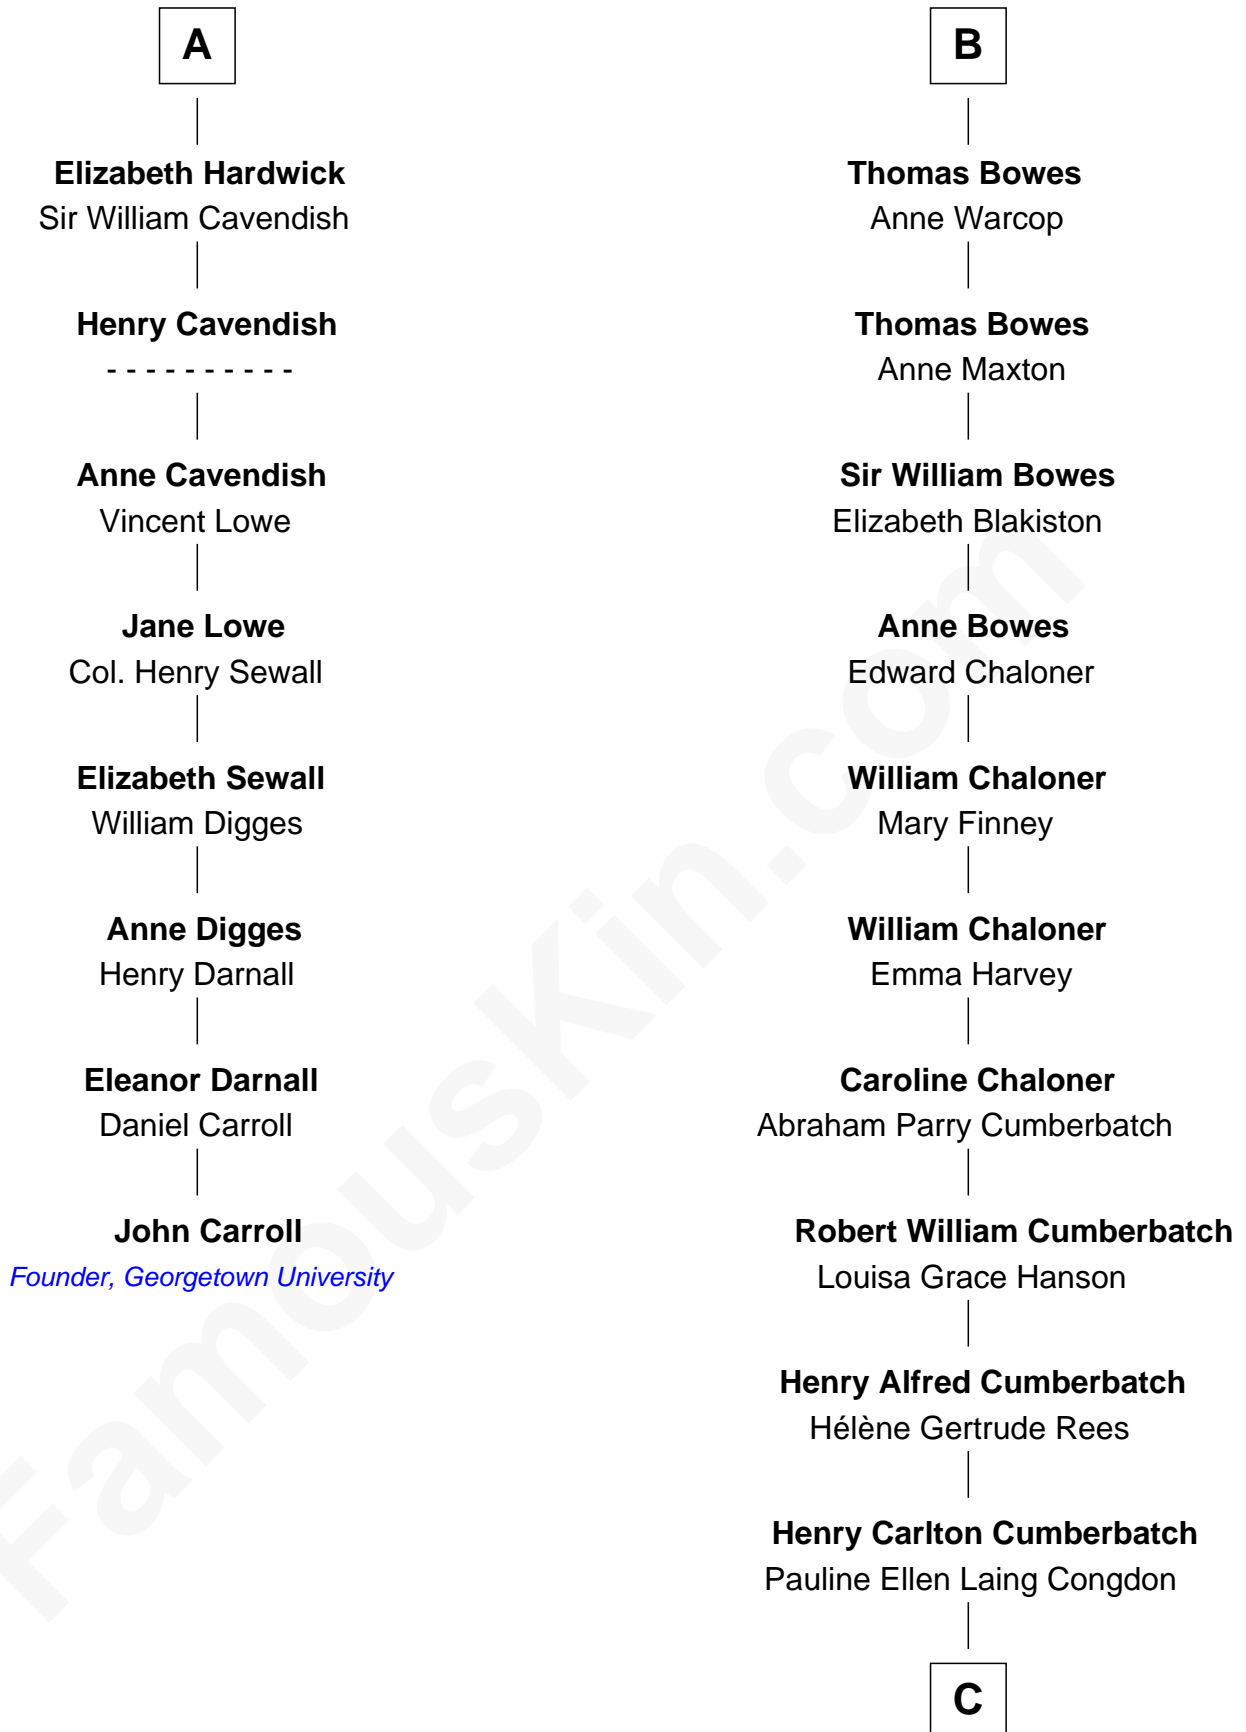

## Relationship Chart of

### John Carroll

Founder of Georgetown University

14th cousin 4 times removed of

**Benedict Cumberbatch**

Movie, Television and Stage Actor

C

Timothy Carlton Congdon Cumberbatch

Wanda Ventham