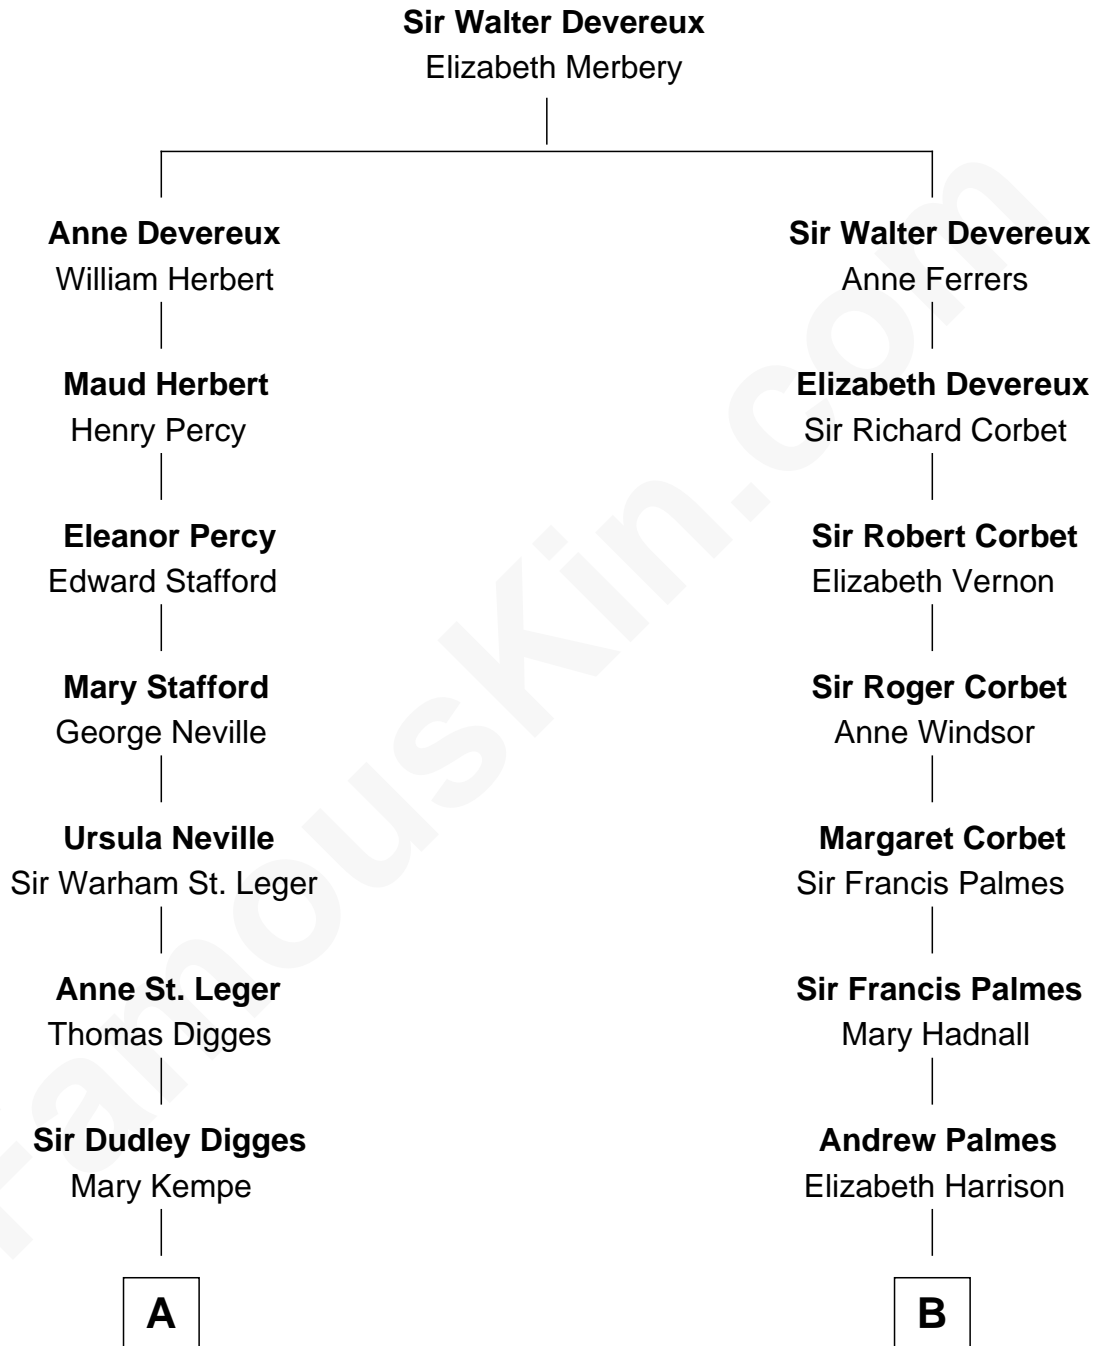

FamousKin.com

Relationship Chart of

John Carroll

Founder of Georgetown University

11th cousin 7 times removed of

Benedict Cumberbatch

Movie, Television and Stage Actor

C