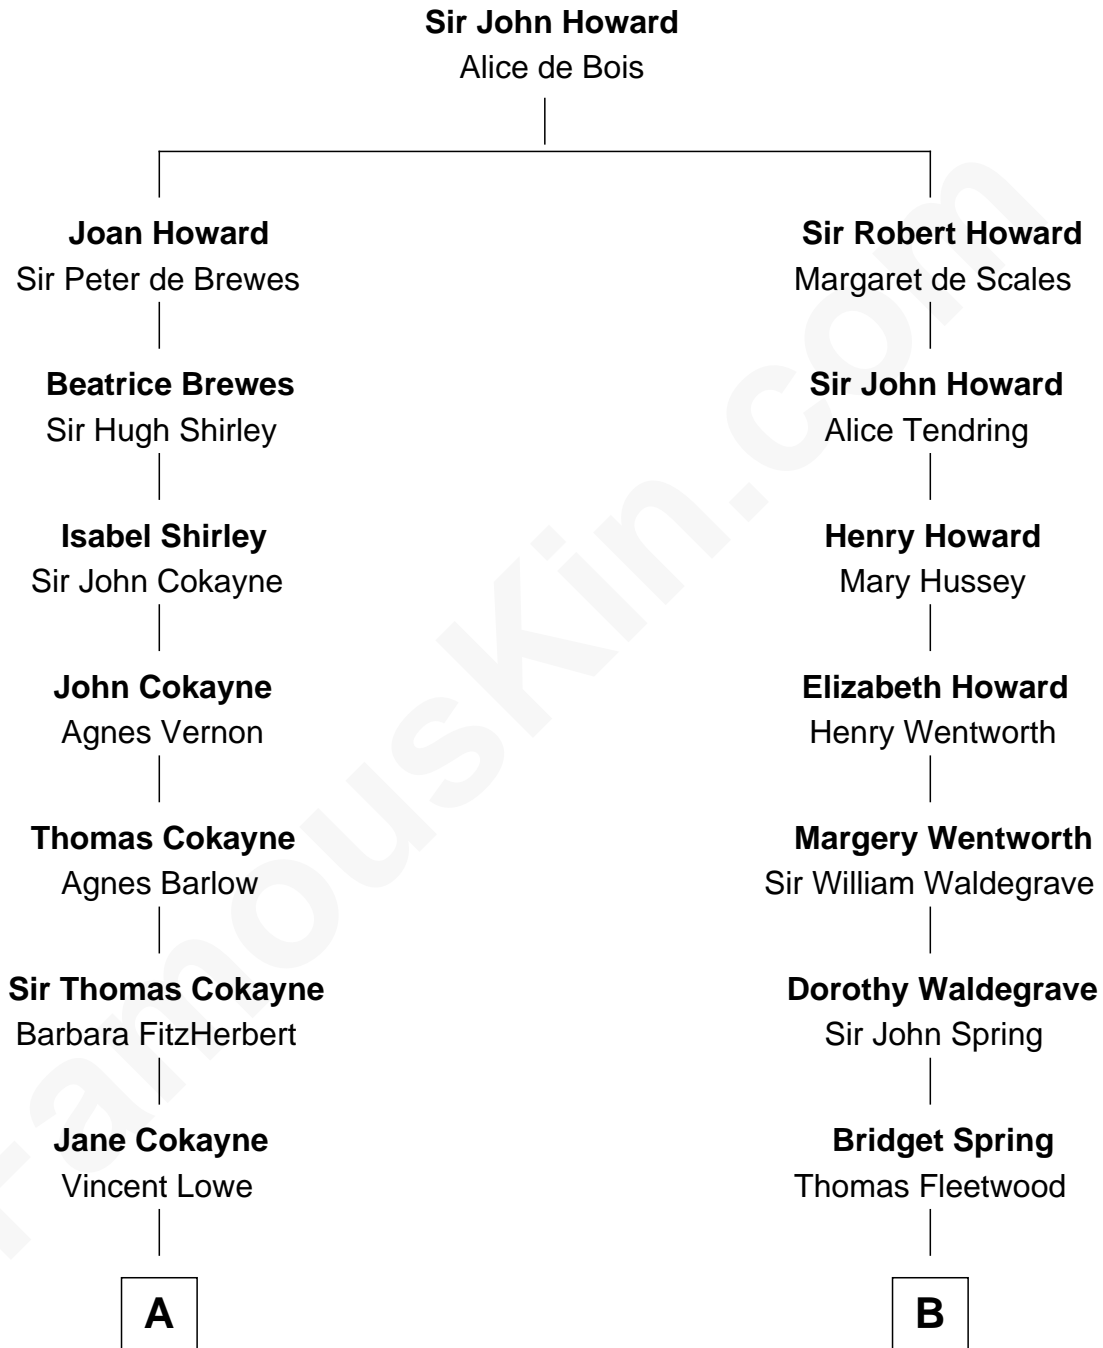

## Relationship Chart of

### John Carroll

Founder of Georgetown University

14th cousin 5 times removed of

**Benedict Cumberbatch**

Movie, Television and Stage Actor

**C**

**Henry Carlton Cumberbatch**

Pauline Ellen Laing Congdon