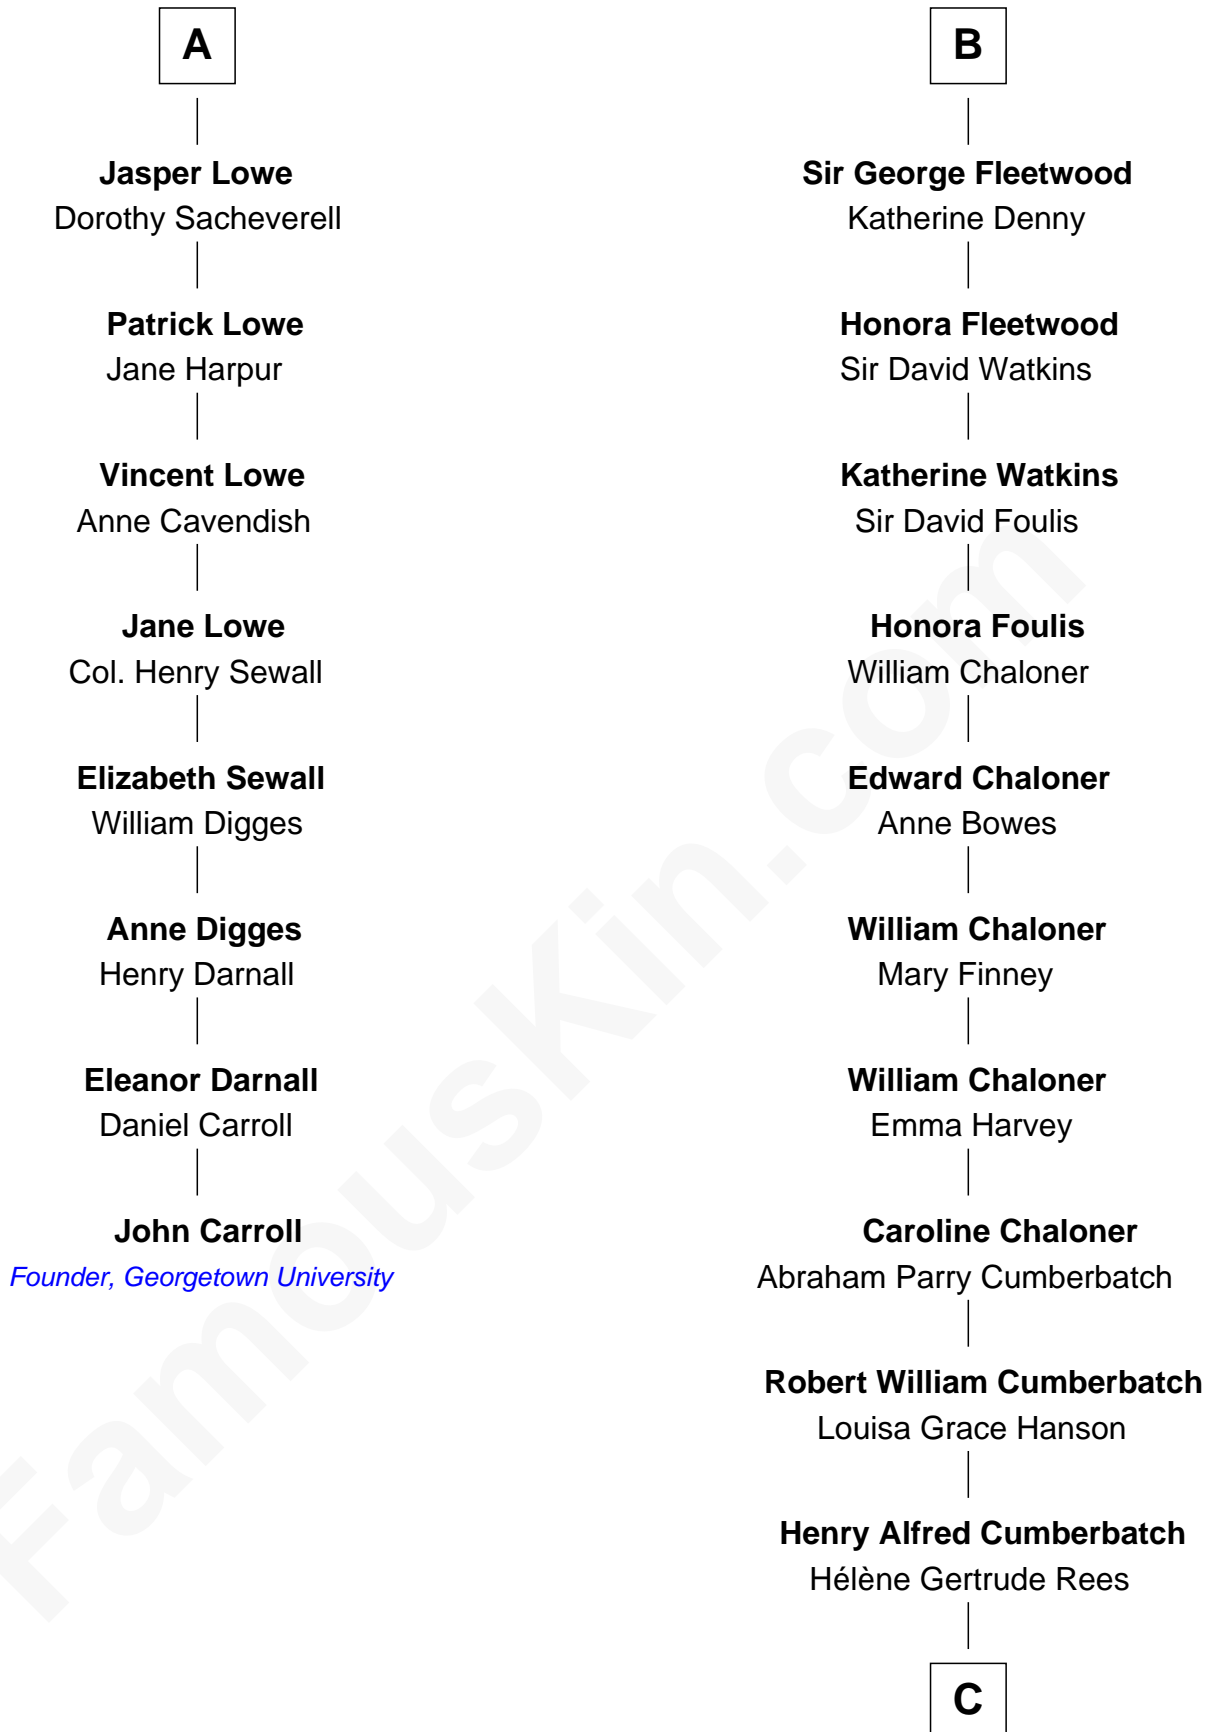

## Relationship Chart of

### John Carroll

Founder of Georgetown University

14th cousin 5 times removed of

**Benedict Cumberbatch**

Movie, Television and Stage Actor

**C**

**Henry Carlton Cumberbatch**

Pauline Ellen Laing Congdon