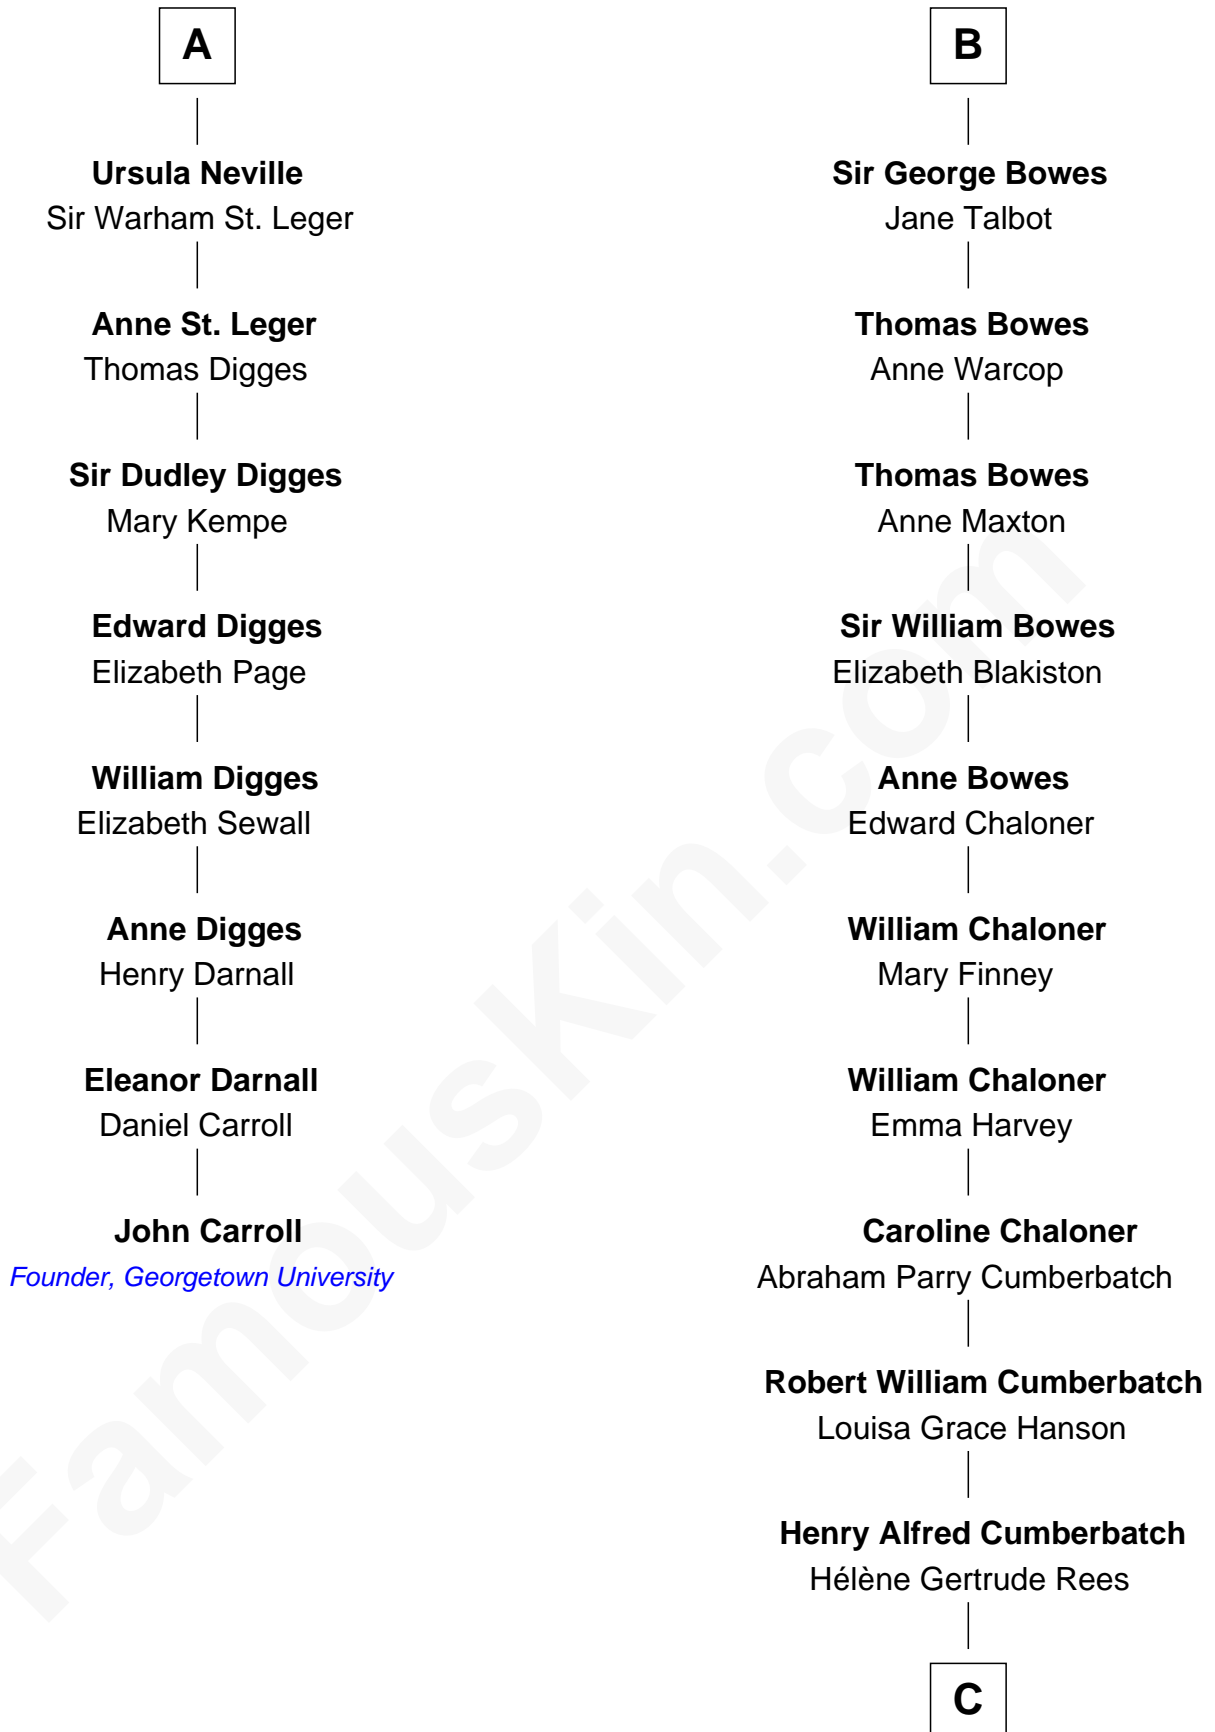

FamousKin.com

Relationship Chart of

John Carroll

Founder of Georgetown University

14th cousin 5 times removed of

Benedict Cumberbatch

Movie, Television and Stage Actor

Sir Maurice de Berkeley

Eve la Zouche

Thomas de Berkeley

Katherine de Clyvedon

Sir John Berkeley

Elizabeth Betteshorne

Eleanor Berkeley

Sir Richard Poynings

Eleanor Poynings

Sir William Bowes

Maud FitzHugh

Sir Ralph Bowes

Margery Conyers

Richard Bowes

Elizabeth Aske

B

C