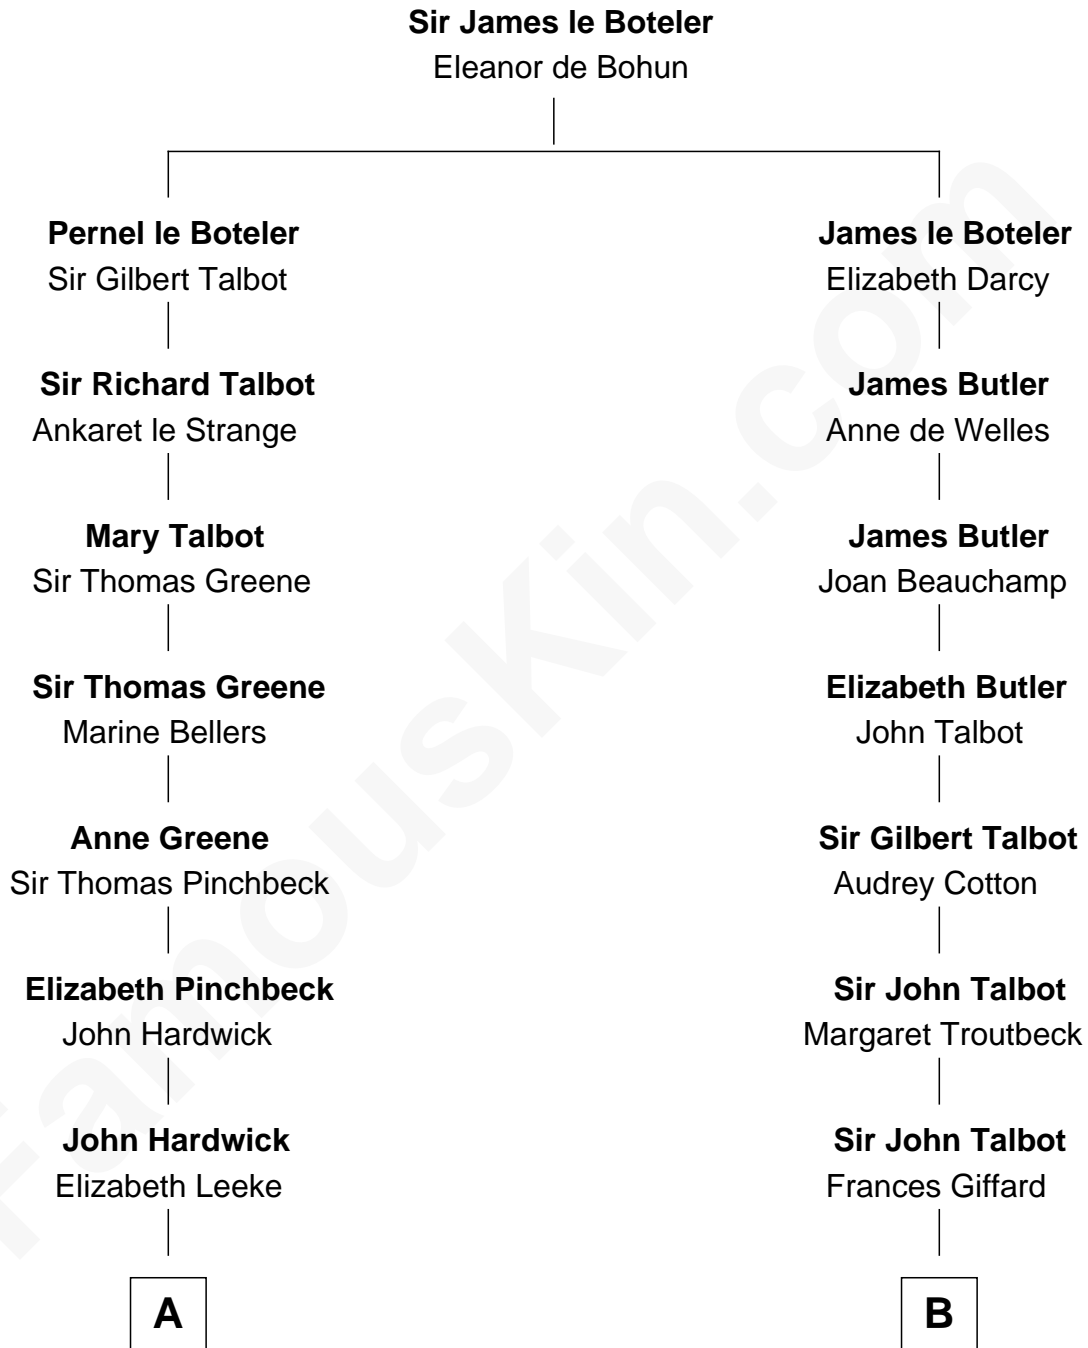

FamousKin.com

Relationship Chart of

John Carroll

Founder of Georgetown University

14th cousin 5 times removed of

Benedict Cumberbatch

Movie, Television and Stage Actor

C

Henry Carlton Cumberbatch

Pauline Ellen Laing Congdon

Timothy Carlton Congdon Cumberbatch

Wanda Ventham

Benedict Cumberbatch

Movie, Television and Stage Actor

FamousKin.com