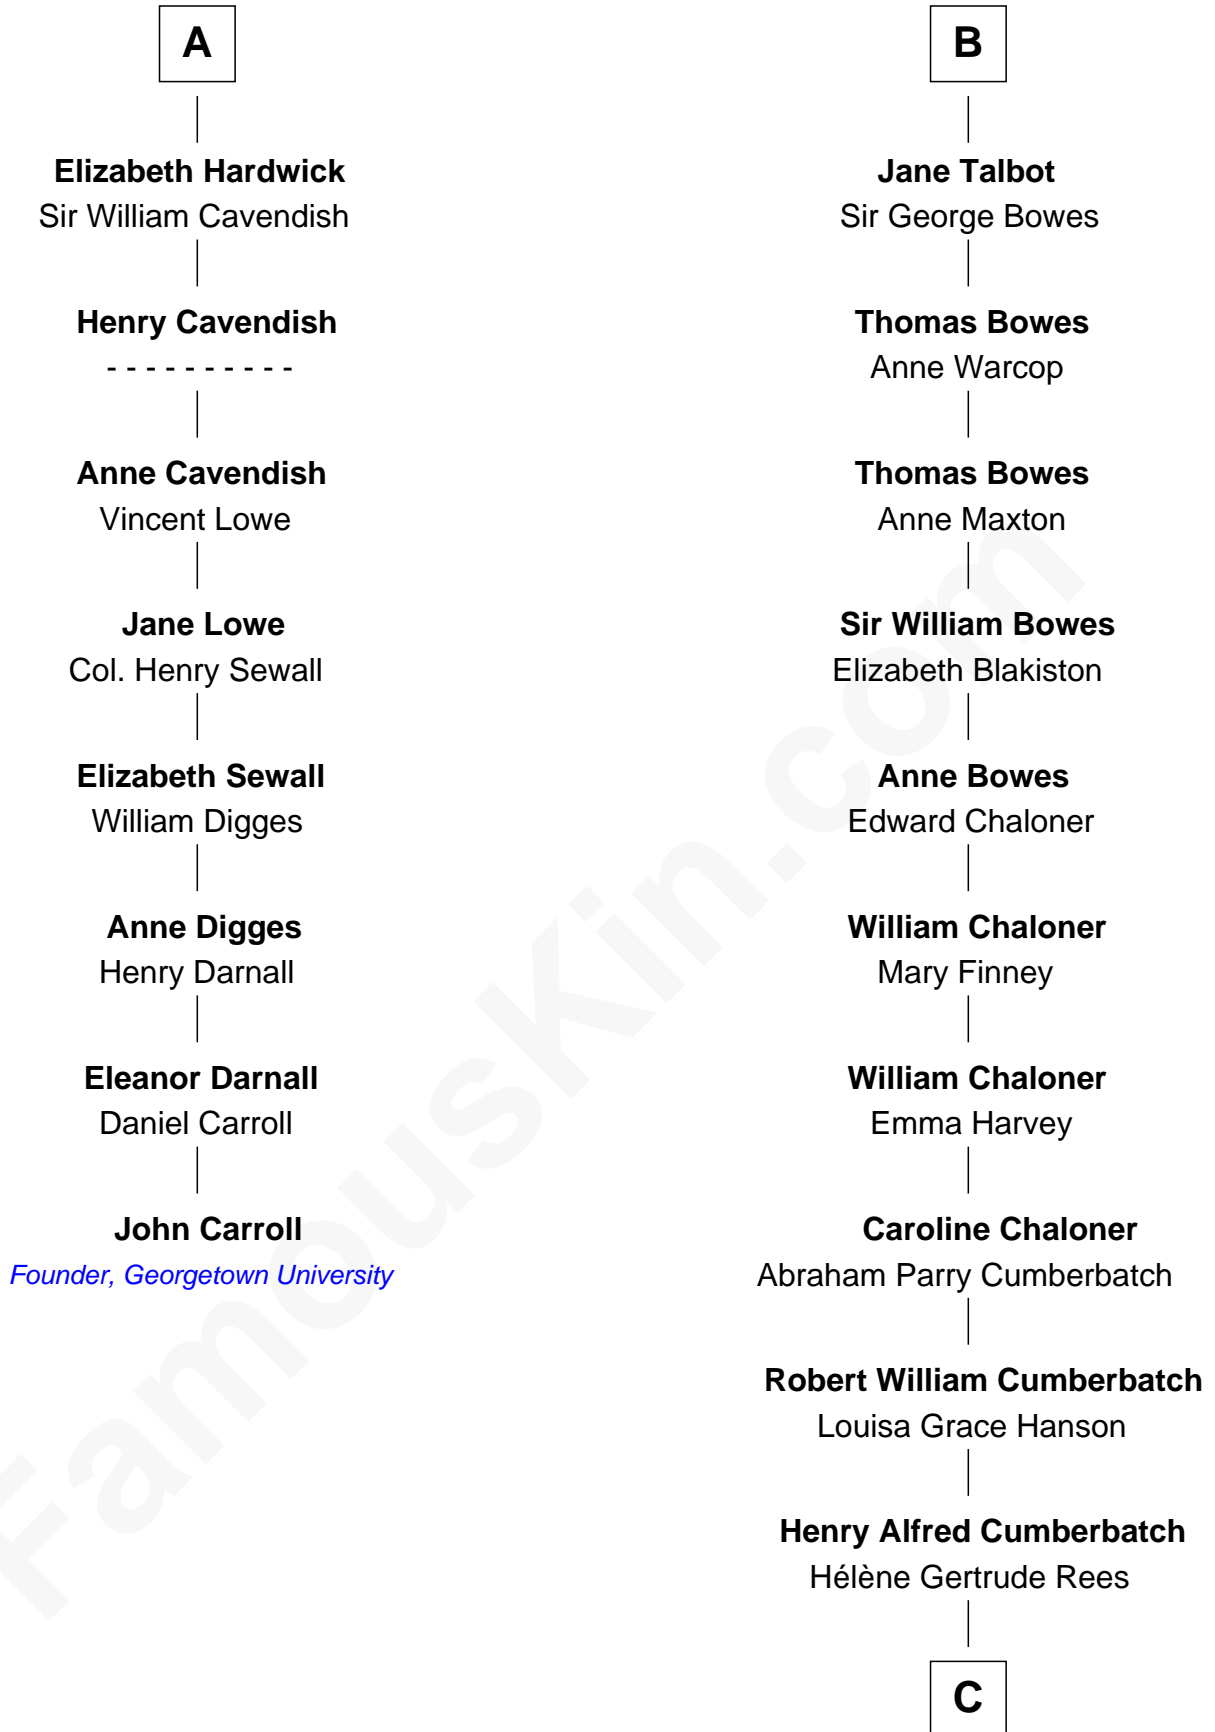

FamousKin.com

Relationship Chart of

John Carroll

Founder of Georgetown University

14th cousin 5 times removed of

Benedict Cumberbatch

Movie, Television and Stage Actor

C

Henry Carlton Cumberbatch

Pauline Ellen Laing Congdon

Timothy Carlton Congdon Cumberbatch

Wanda Ventham

Benedict Cumberbatch

Movie, Television and Stage Actor

FamousKin.com