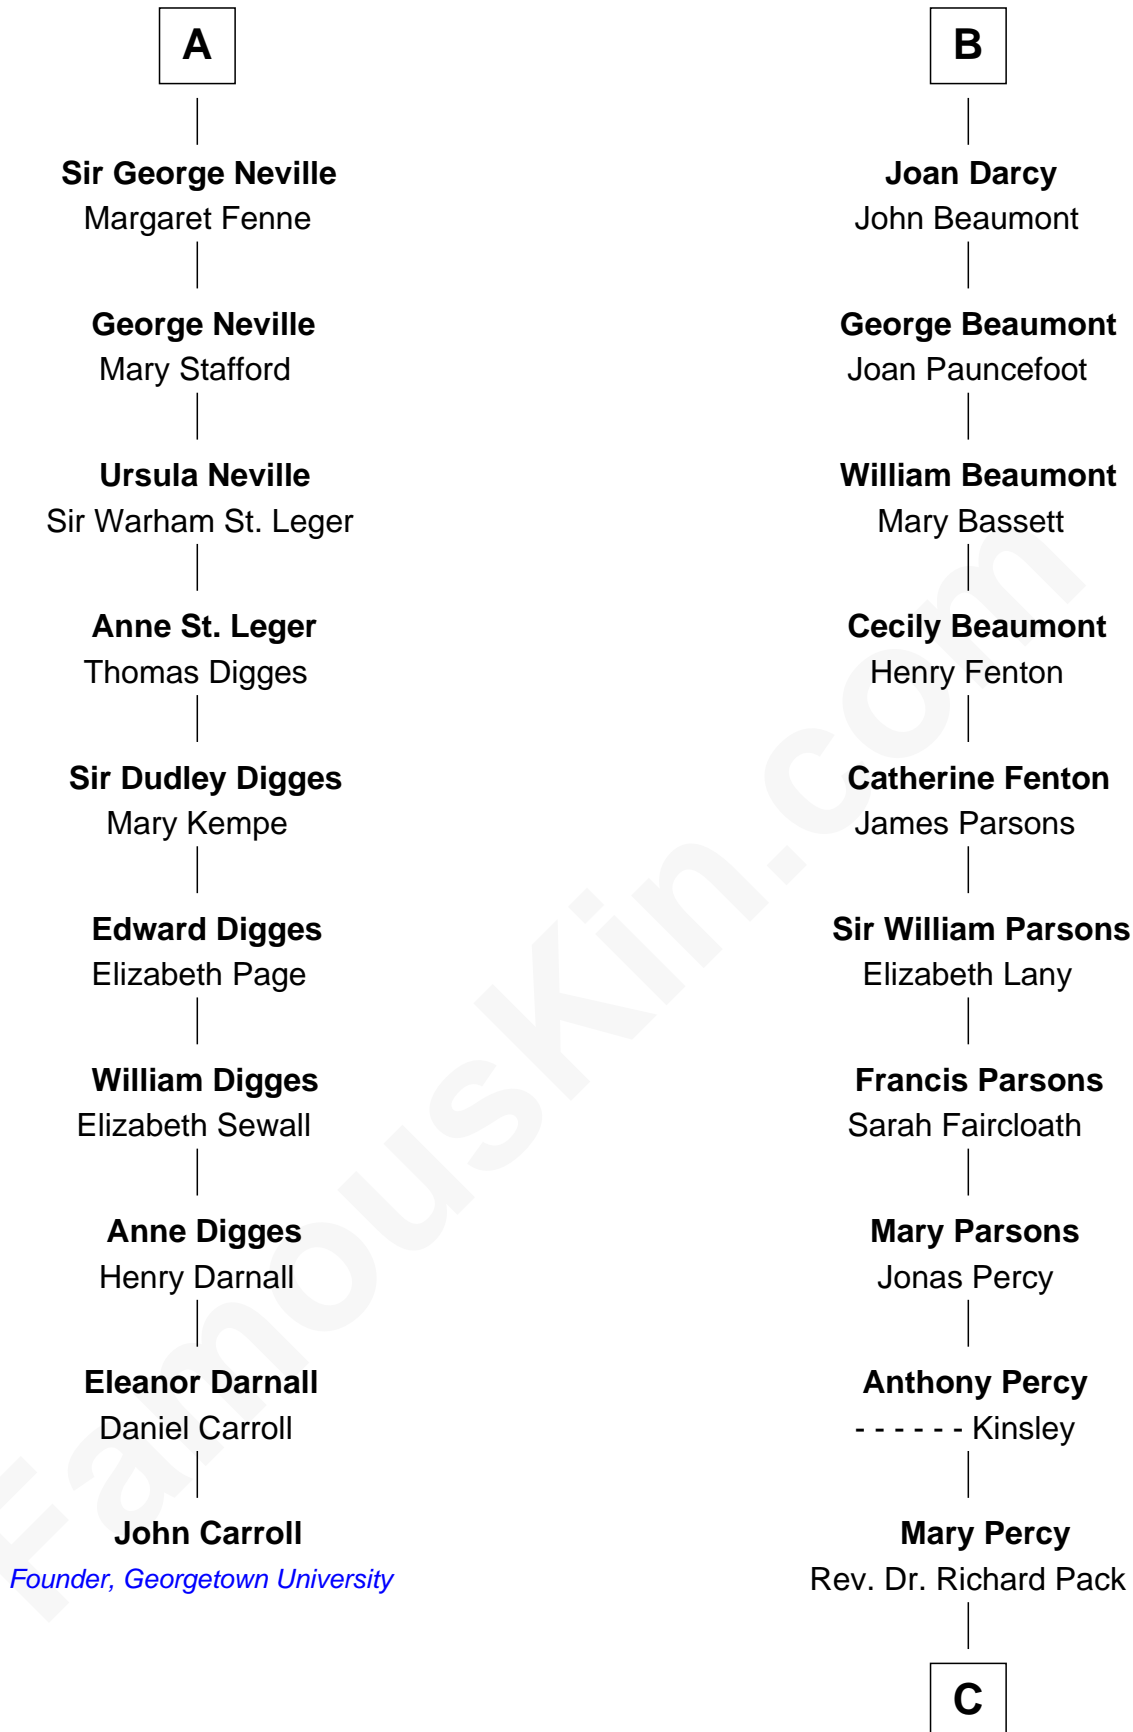

FamousKin.com

Relationship Chart of

John Carroll

Founder of Georgetown University

16th cousin 4 times removed of

Sir Arthur Conan Doyle

Author, "Sherlock Holmes"

Sir William Longespee

Ela of Salisbury

C

William Pack
Catherine Scott

Catherine Pack
William Foley

Mary Josephine Elizabeth Foley
Charles Altamont Doyle

Sir Arthur Conan Doyle
Author, "Sherlock Holmes"

FamousKin.com