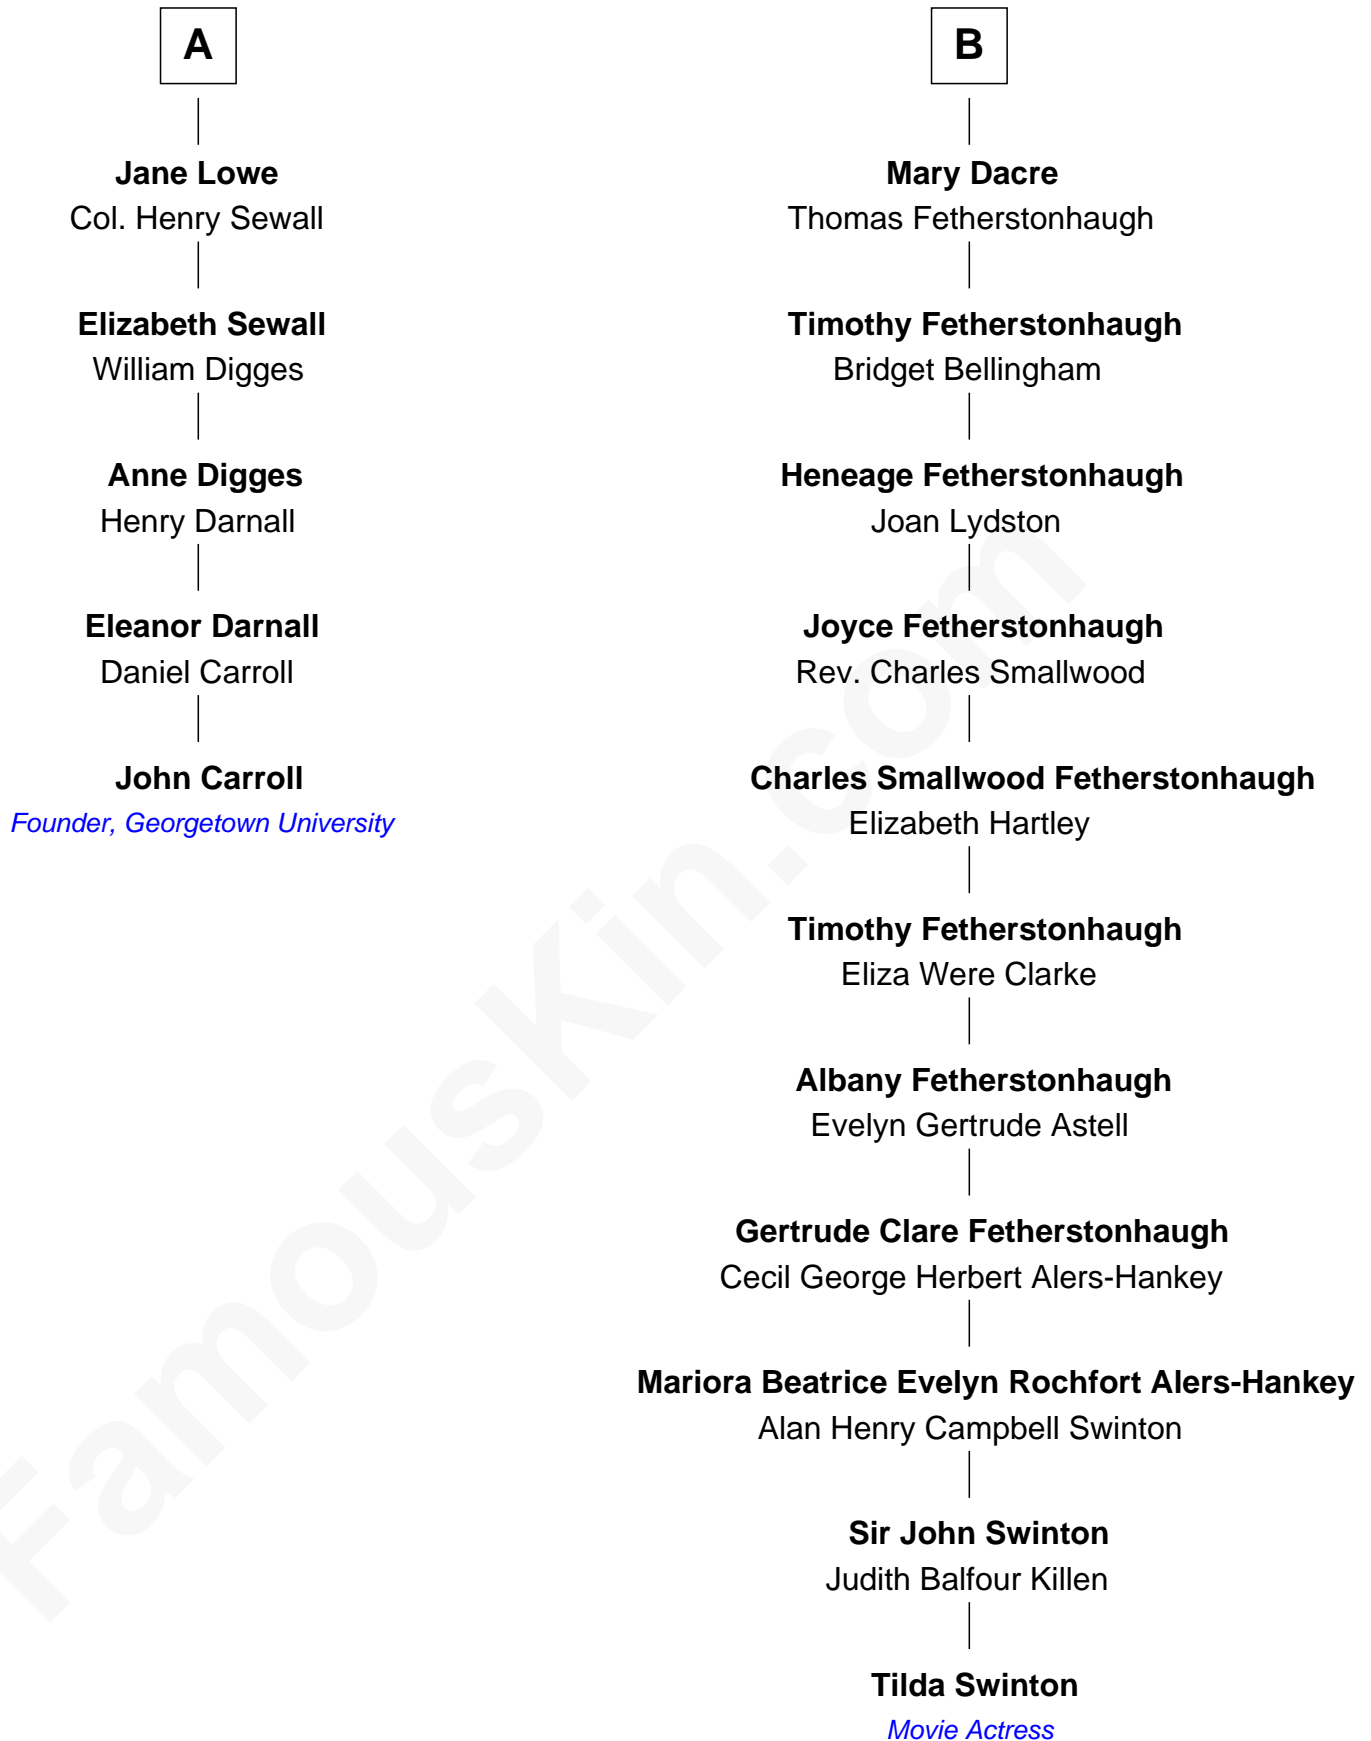

FamousKin.com Relationship Chart of

John Carroll

Founder of Georgetown University

11th cousin 6 times removed of

Tilda Swinton

Movie Actress

Katherine Pabenham

with husband
Sir Thomas Aylesbury

Henry Dacre
of Corby Salkeld

A

B

Tilda Swinton photo by [Nicolas Genin](#) (CC BY-SA 2.0)