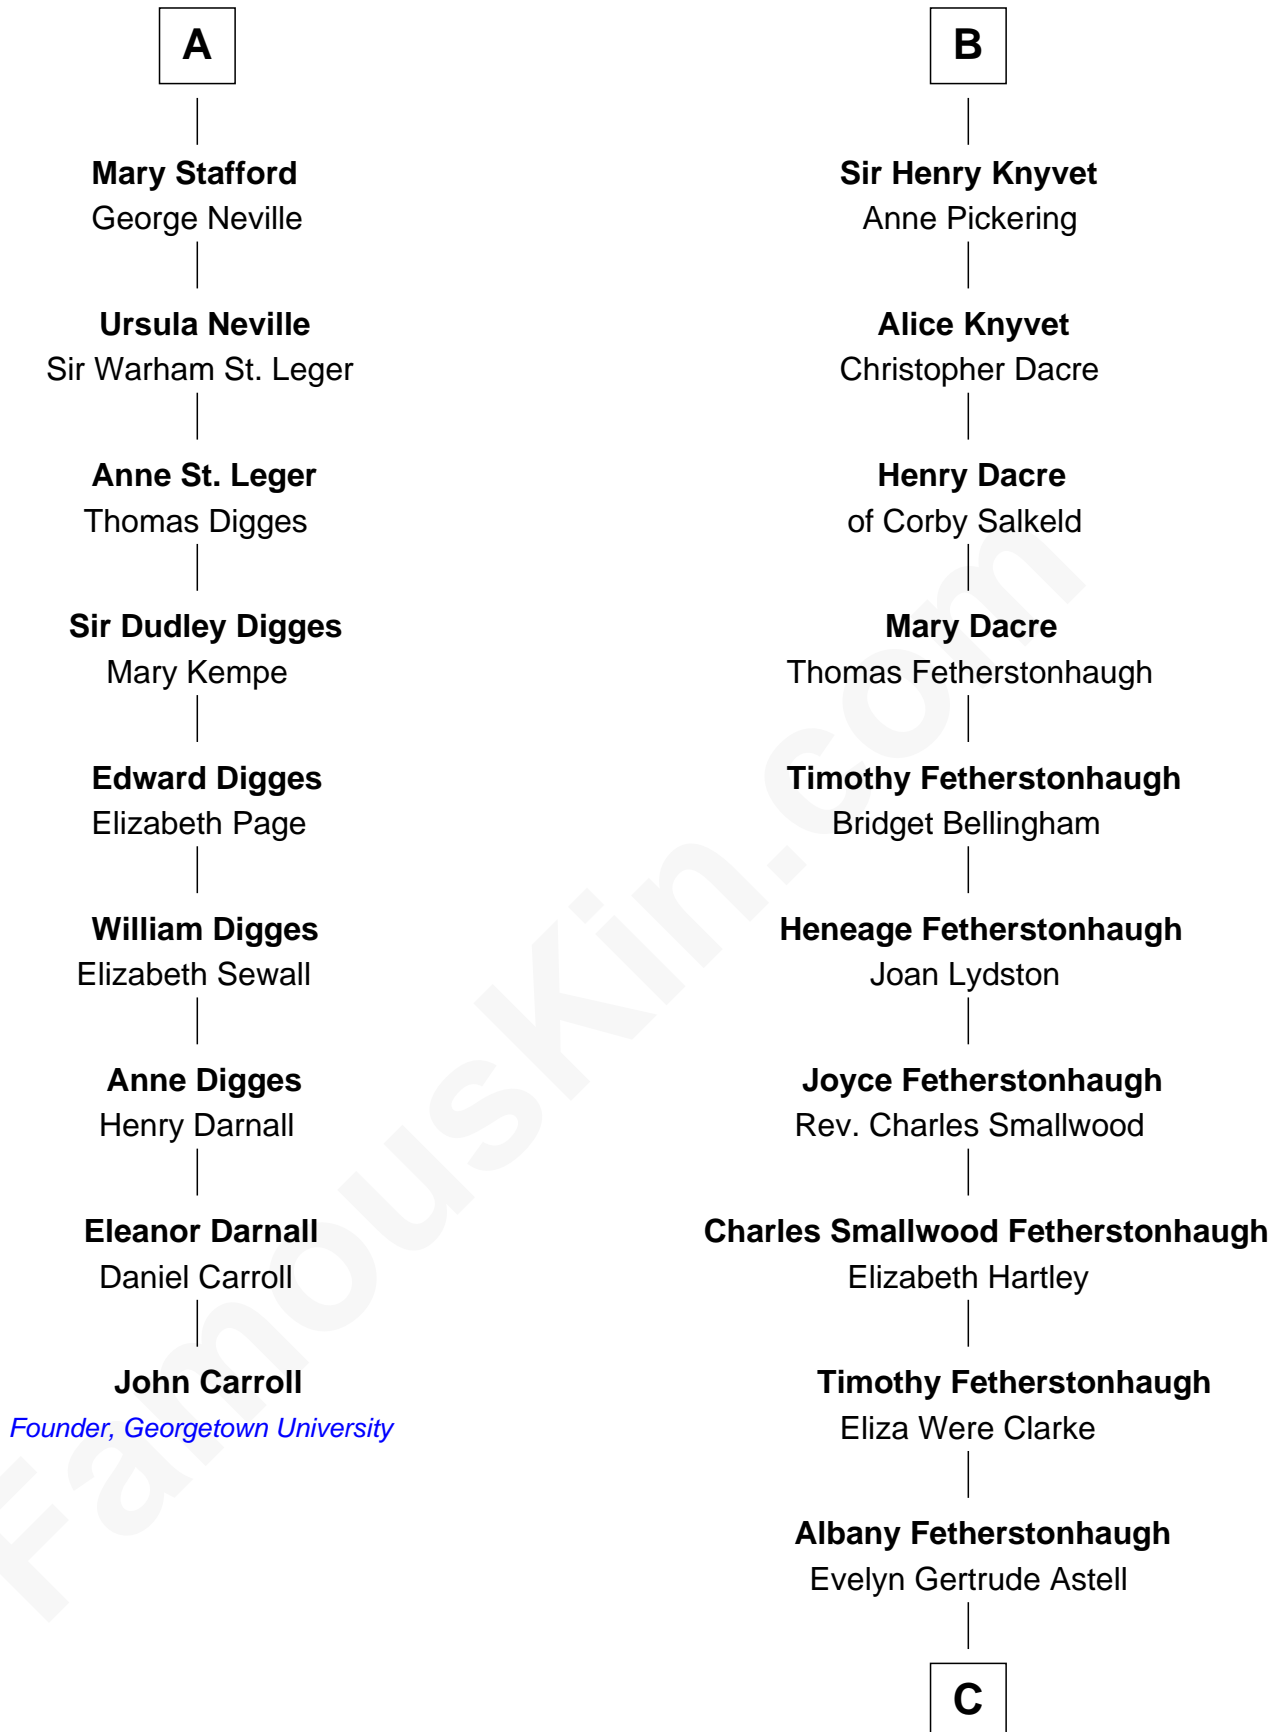

# FamousKin.com Relationship Chart of

**John Carroll**

*Founder of Georgetown University*

15th cousin 5 times removed of

**Tilda Swinton**

*Movie Actress*

**Henry Plantagenet**  
Maud de Chaworth

**Mary Plantagenet**  
Henry de Percy

**Sir Henry Percy**  
Margaret de Neville

**Sir Henry Percy**  
Elizabeth Mortimer

**Sir Henry Percy**  
Eleanor Neville

**Sir Henry Percy**  
Eleanor Poynings

**Henry Percy**  
Maud Herbert

**Eleanor Percy**  
Edward Stafford

**A**

**Henry of Lancaster**  
Isabella de Beaumont

**Blanche of Lancaster**  
John of Gaunt

**Elizabeth of Lancaster**  
John de Holand

**Constance de Holand**  
Sir John Grey

**Alice Grey**  
Sir William Knyvet

**Sir Edmund Knyvet**  
Eleanor Tyrrel

**Sir Thomas Knyvet**  
Muriel Howard

**B**

C

**Gertrude Clare Fetherstonhaugh**

Cecil George Herbert Alers-Hankey

**Mariora Beatrice Evelyn Rochfort Alers-Hankey**

Alan Henry Campbell Swinton