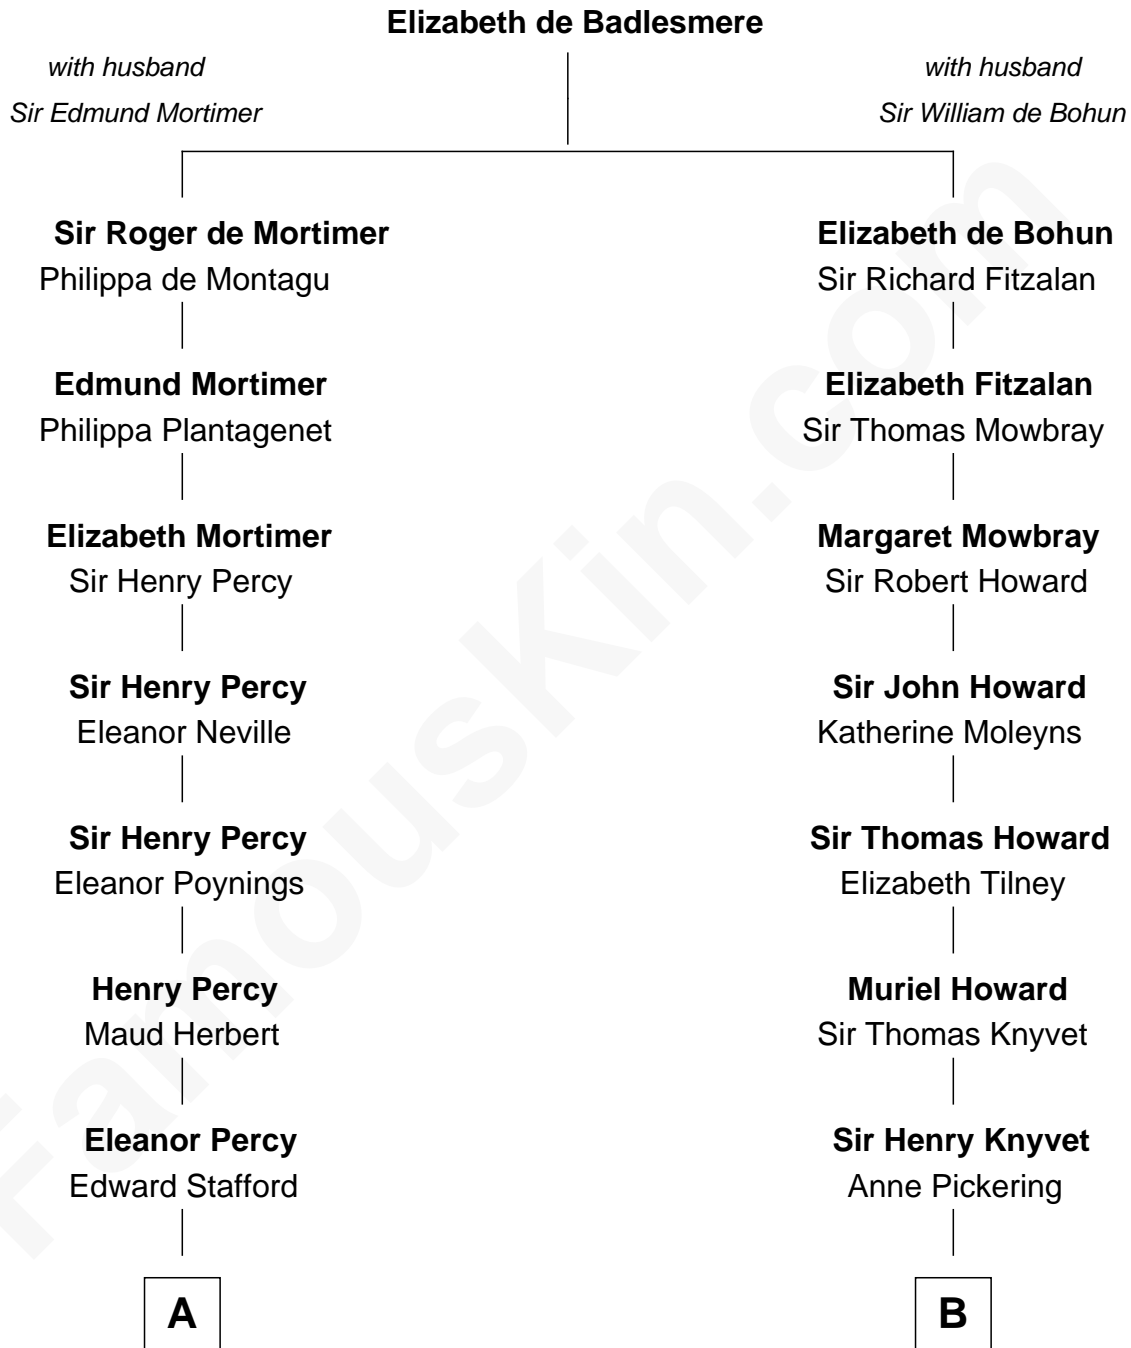

FamousKin.com Relationship Chart of

John Carroll

Founder of Georgetown University

15th cousin 4 times removed of

Tilda Swinton

Movie Actress

C

Mariora Beatrice Evelyn Rochfort Alers-Hankey

Alan Henry Campbell Swinton

Sir John Swinton

Judith Balfour Killen

Tilda Swinton

Movie Actress

FamousKin.com