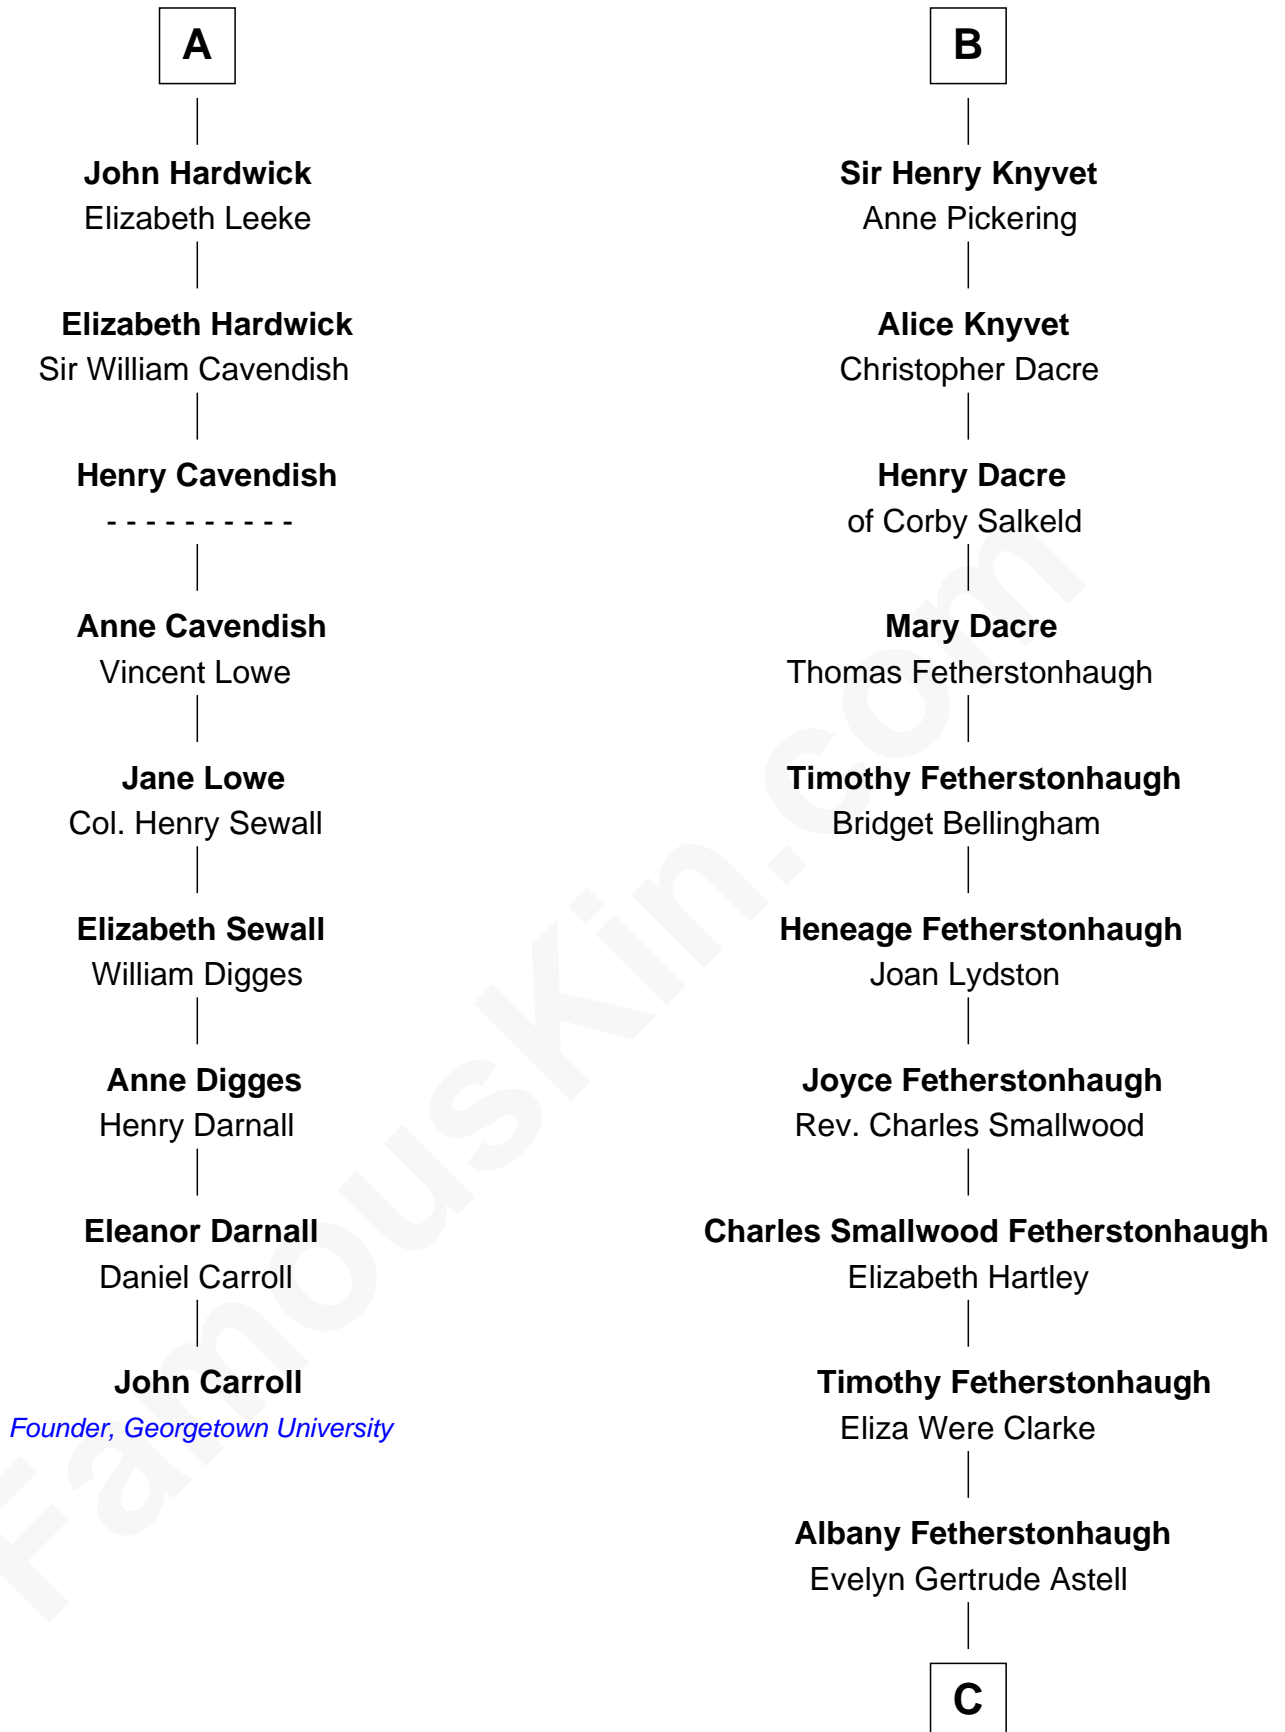

FamousKin.com Relationship Chart of

John Carroll

Founder of Georgetown University

15th cousin 5 times removed of

Tilda Swinton

Movie Actress

Humphrey de Bohun
Elizabeth Plantagenet

Eleanor de Bohun
Sir James le Boteler

Pernel le Boteler
Sir Gilbert Talbot

Sir Richard Talbot
Ankaret le Strange

Mary Talbot
Sir Thomas Greene

Sir Thomas Greene
Marine Bellers

Anne Greene
Sir Thomas Pinchbeck

Elizabeth Pinchbeck
John Hardwick

A

Sir William de Bohun
Elizabeth de Badlesmere

Elizabeth de Bohun
Sir Richard Fitzalan

Elizabeth Fitzalan
Sir Thomas Mowbray

Margaret Mowbray
Sir Robert Howard

Sir John Howard
Katherine Moleyns

Sir Thomas Howard
Elizabeth Tilney

Muriel Howard
Sir Thomas Knyvet

B

C

Gertrude Clare Fetherstonhaugh
Cecil George Herbert Alers-Hankey

Mariora Beatrice Evelyn Rochfort Alers-Hankey
Alan Henry Campbell Swinton

Sir John Swinton
Judith Balfour Killen