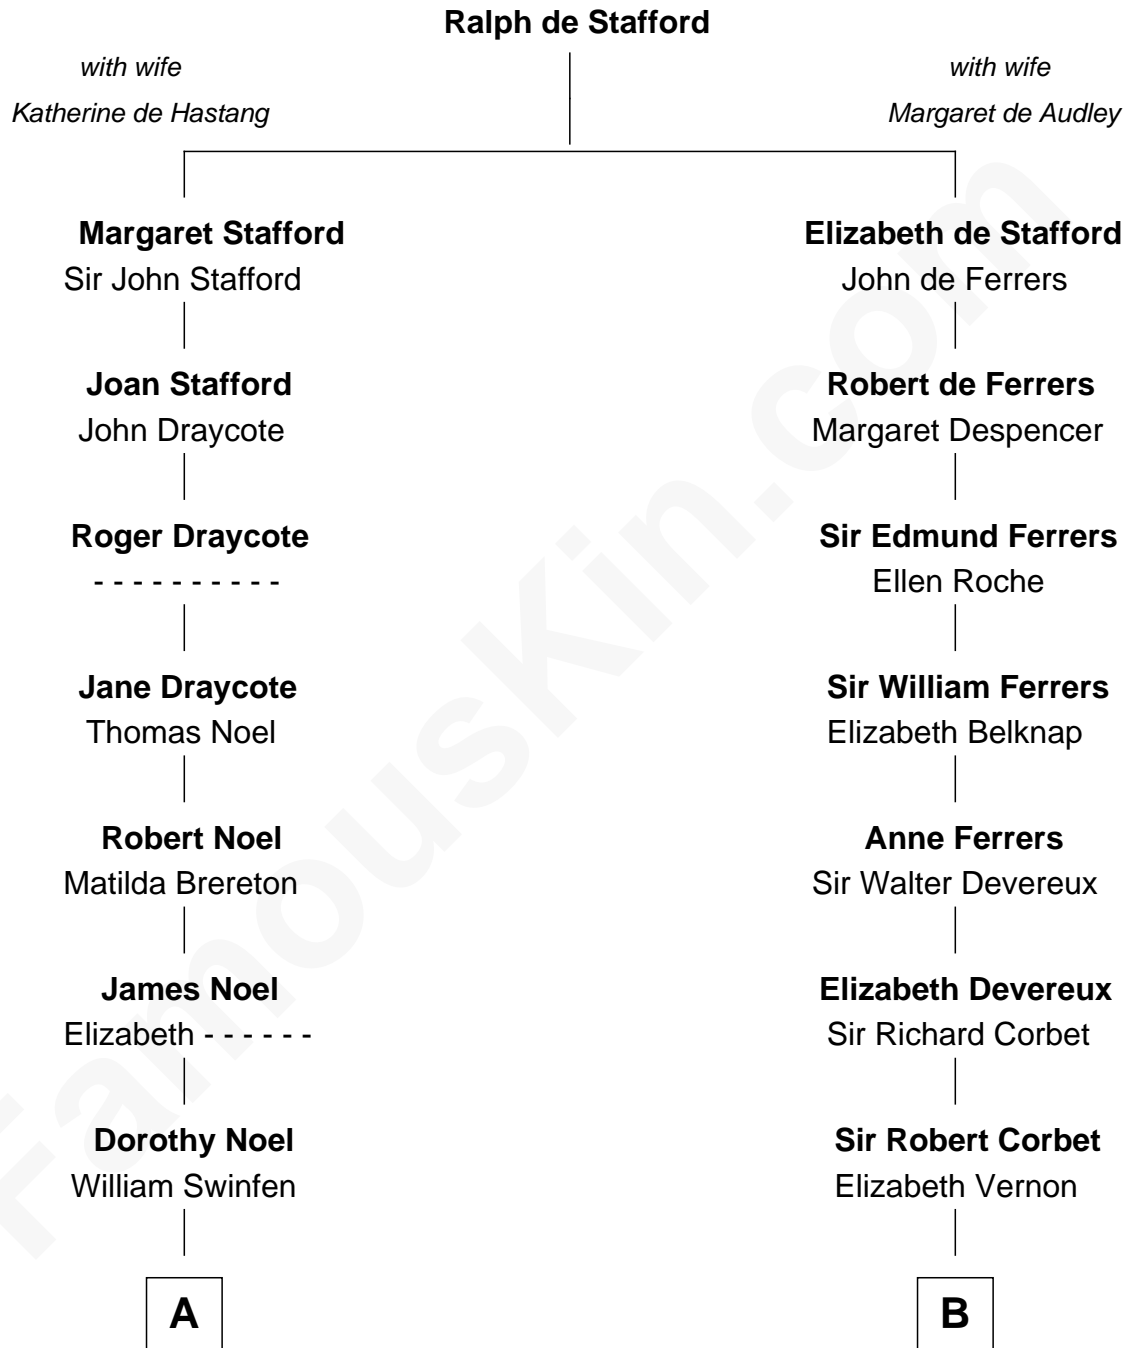

FamousKin.com

Relationship Chart of

John Carroll

Founder of Georgetown University

14th cousin 5 times removed of

J.P. Morgan, Jr.

American Banker and Philanthropist

C

Charles F. Tracy

Louisa Kirkland

Frances Louisa Tracy

John Pierpont Morgan

J.P. Morgan, Jr.

American Banker and Philanthropist

FamousKin.com