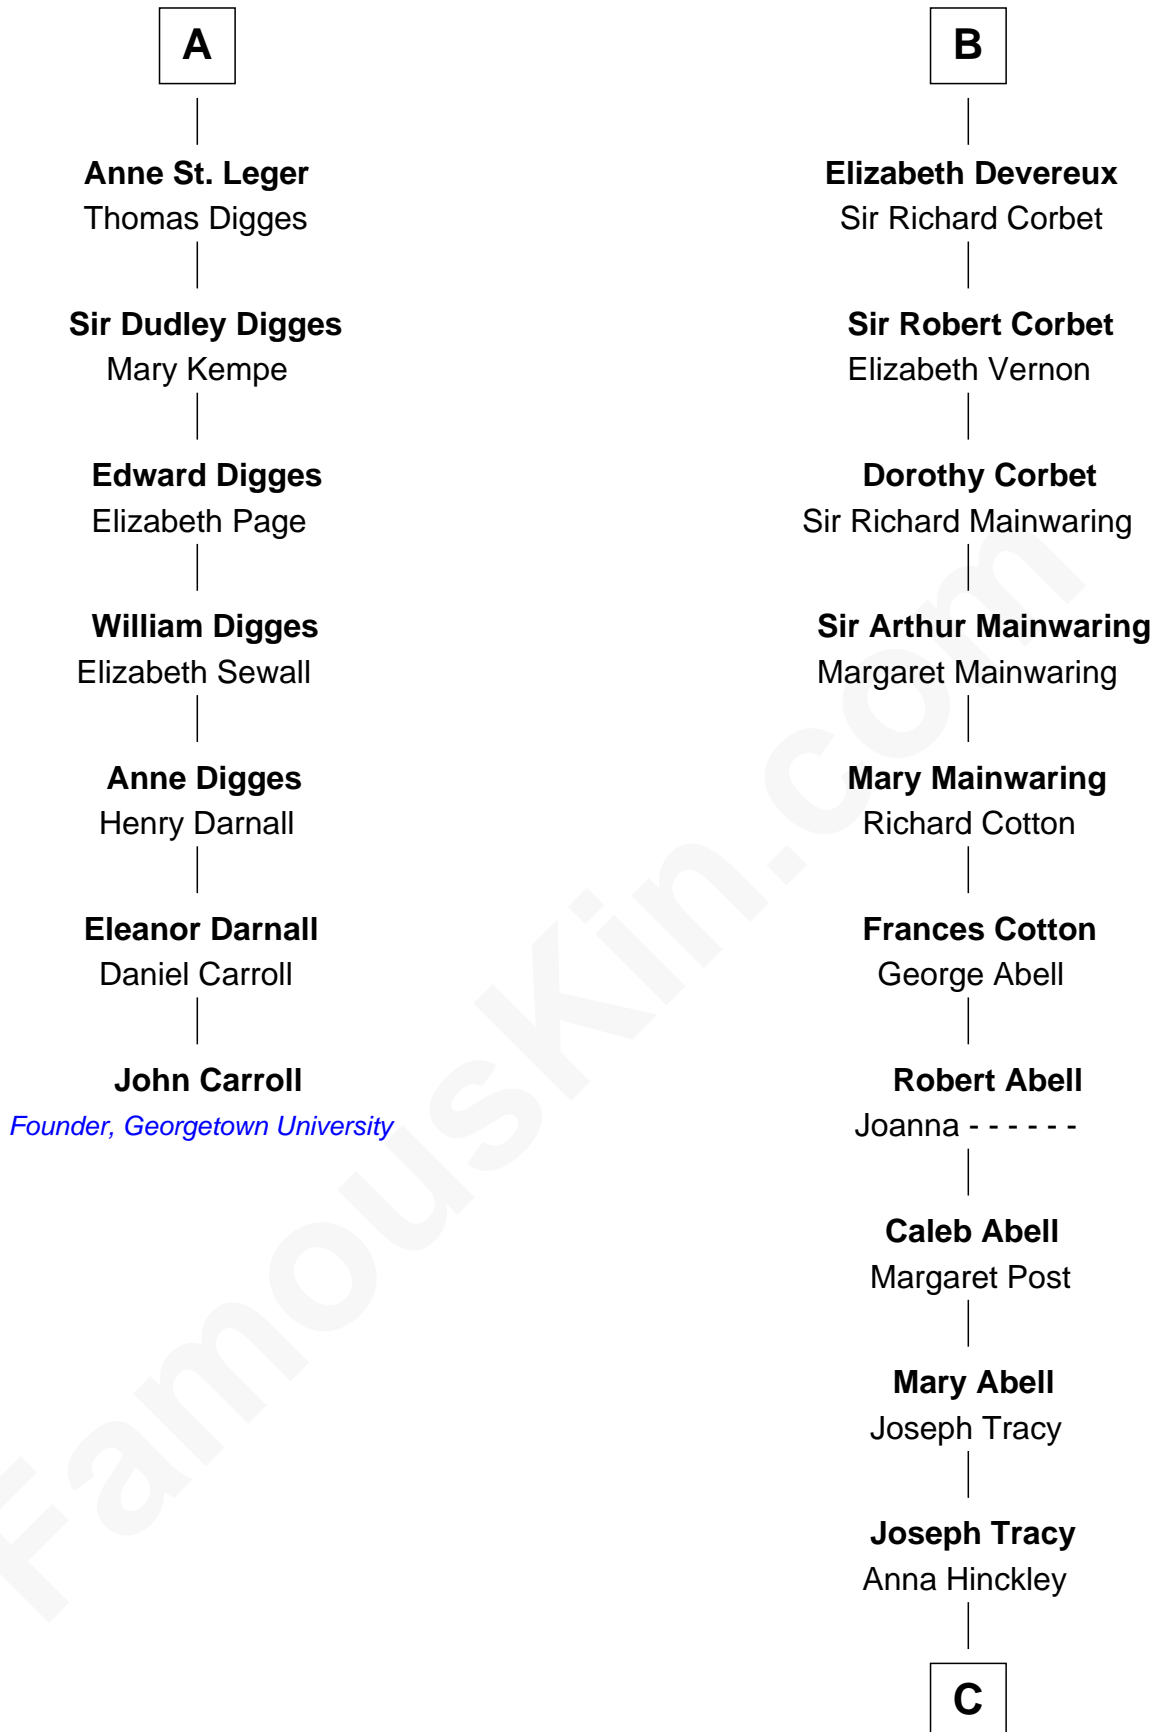

## Relationship Chart of

### John Carroll

Founder of Georgetown University

13th cousin 8 times removed of

**J.P. Morgan, Jr.**

American Banker and Philanthropist

**Sir Hugh I de Audley**

Iseult de Mortimer

**C**

**Jared Tracy**  
Margaret Grant

**William Gedney Tracy**  
Rachel Huntington

**Charles F. Tracy**  
Louisa Kirkland

**Frances Louisa Tracy**  
John Pierpont Morgan

**J.P. Morgan, Jr.**

*American Banker and Philanthropist*