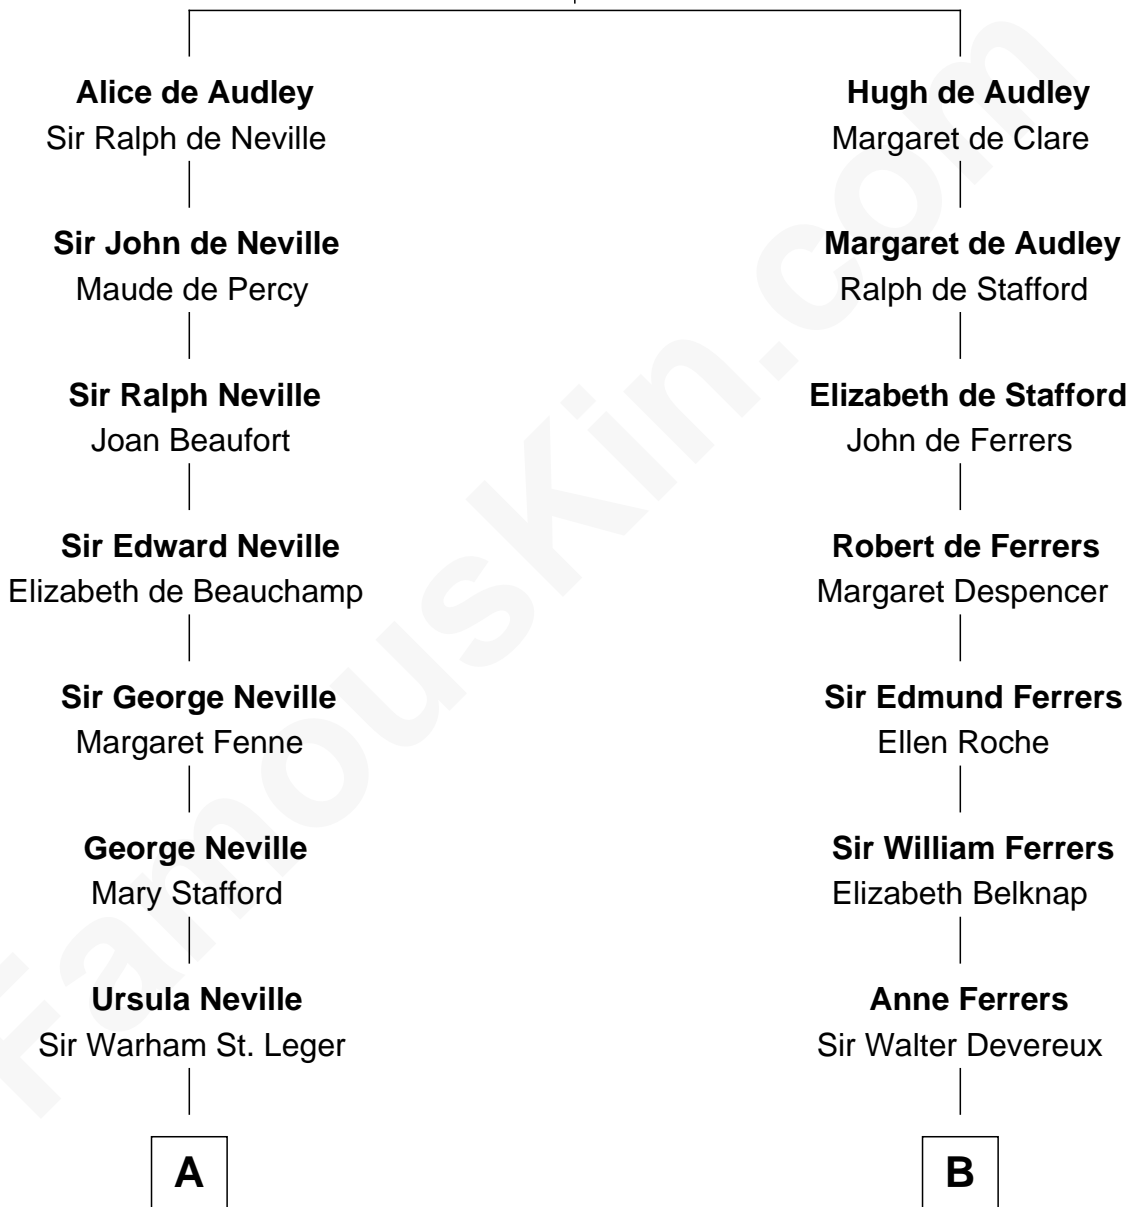

## Relationship Chart of

### John Carroll

Founder of Georgetown University

13th cousin 8 times removed of

**J.P. Morgan, Jr.**

American Banker and Philanthropist

**Sir Hugh I de Audley**

Iseult de Mortimer

**C**

**Jared Tracy**  
Margaret Grant

**William Gedney Tracy**  
Rachel Huntington

**Charles F. Tracy**  
Louisa Kirkland

**Frances Louisa Tracy**  
John Pierpont Morgan

**J.P. Morgan, Jr.**

*American Banker and Philanthropist*