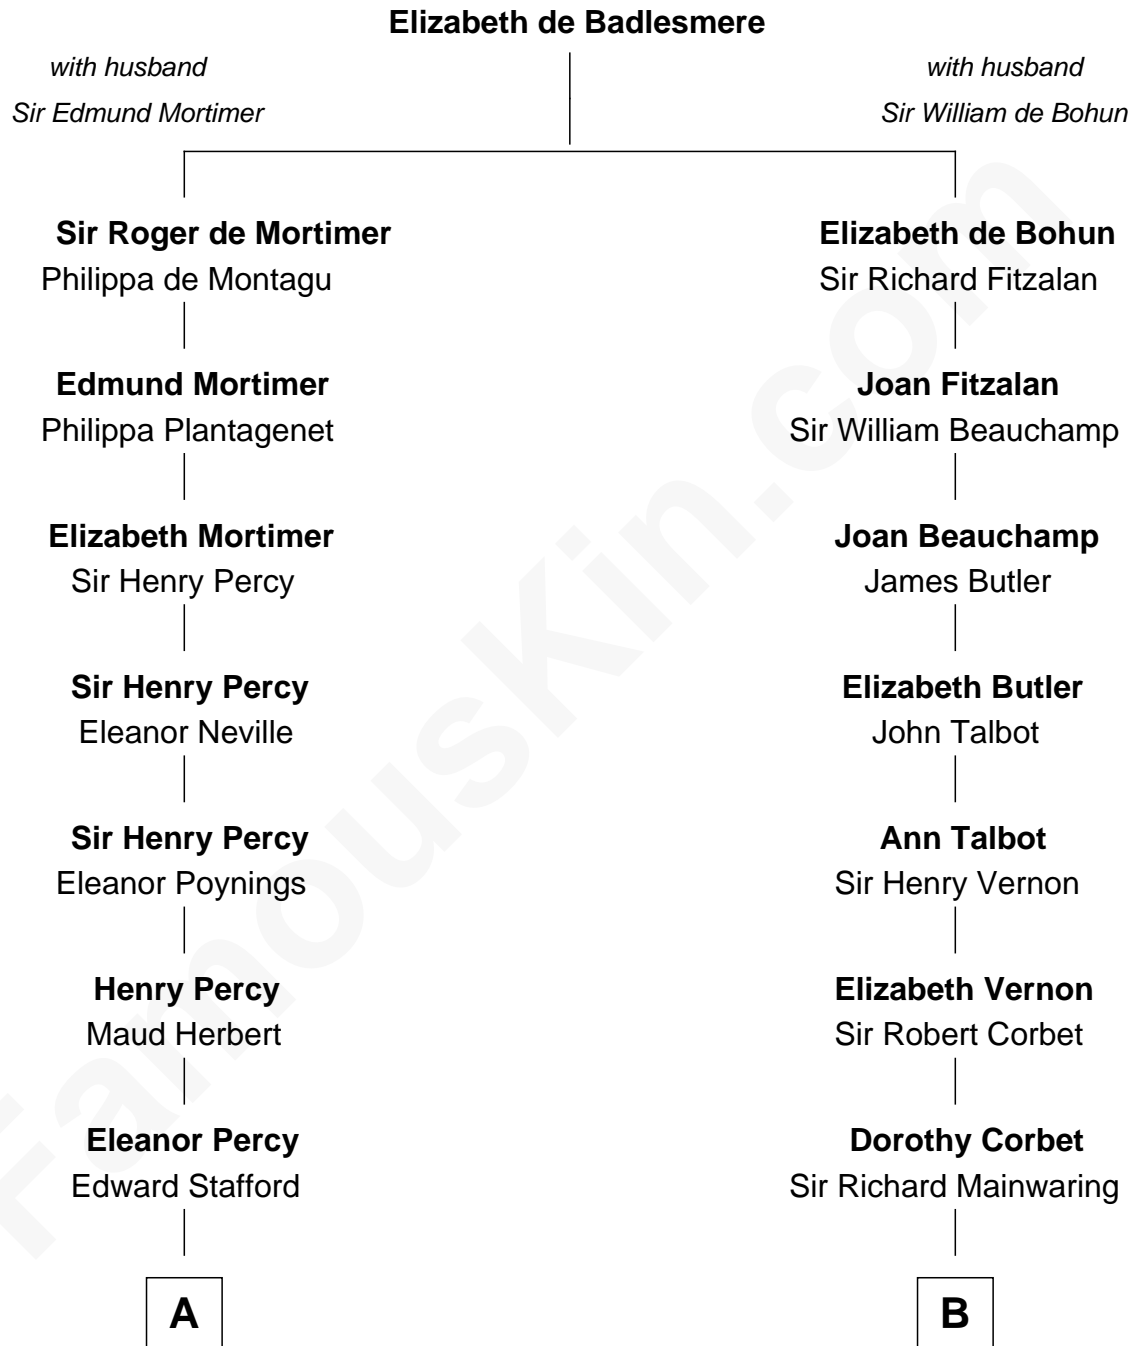

FamousKin.com

Relationship Chart of

John Carroll

Founder of Georgetown University

15th cousin 3 times removed of

J.P. Morgan, Jr.

American Banker and Philanthropist

C

Frances Louisa Tracy

John Pierpont Morgan

J.P. Morgan, Jr.

American Banker and Philanthropist

FamousKin.com