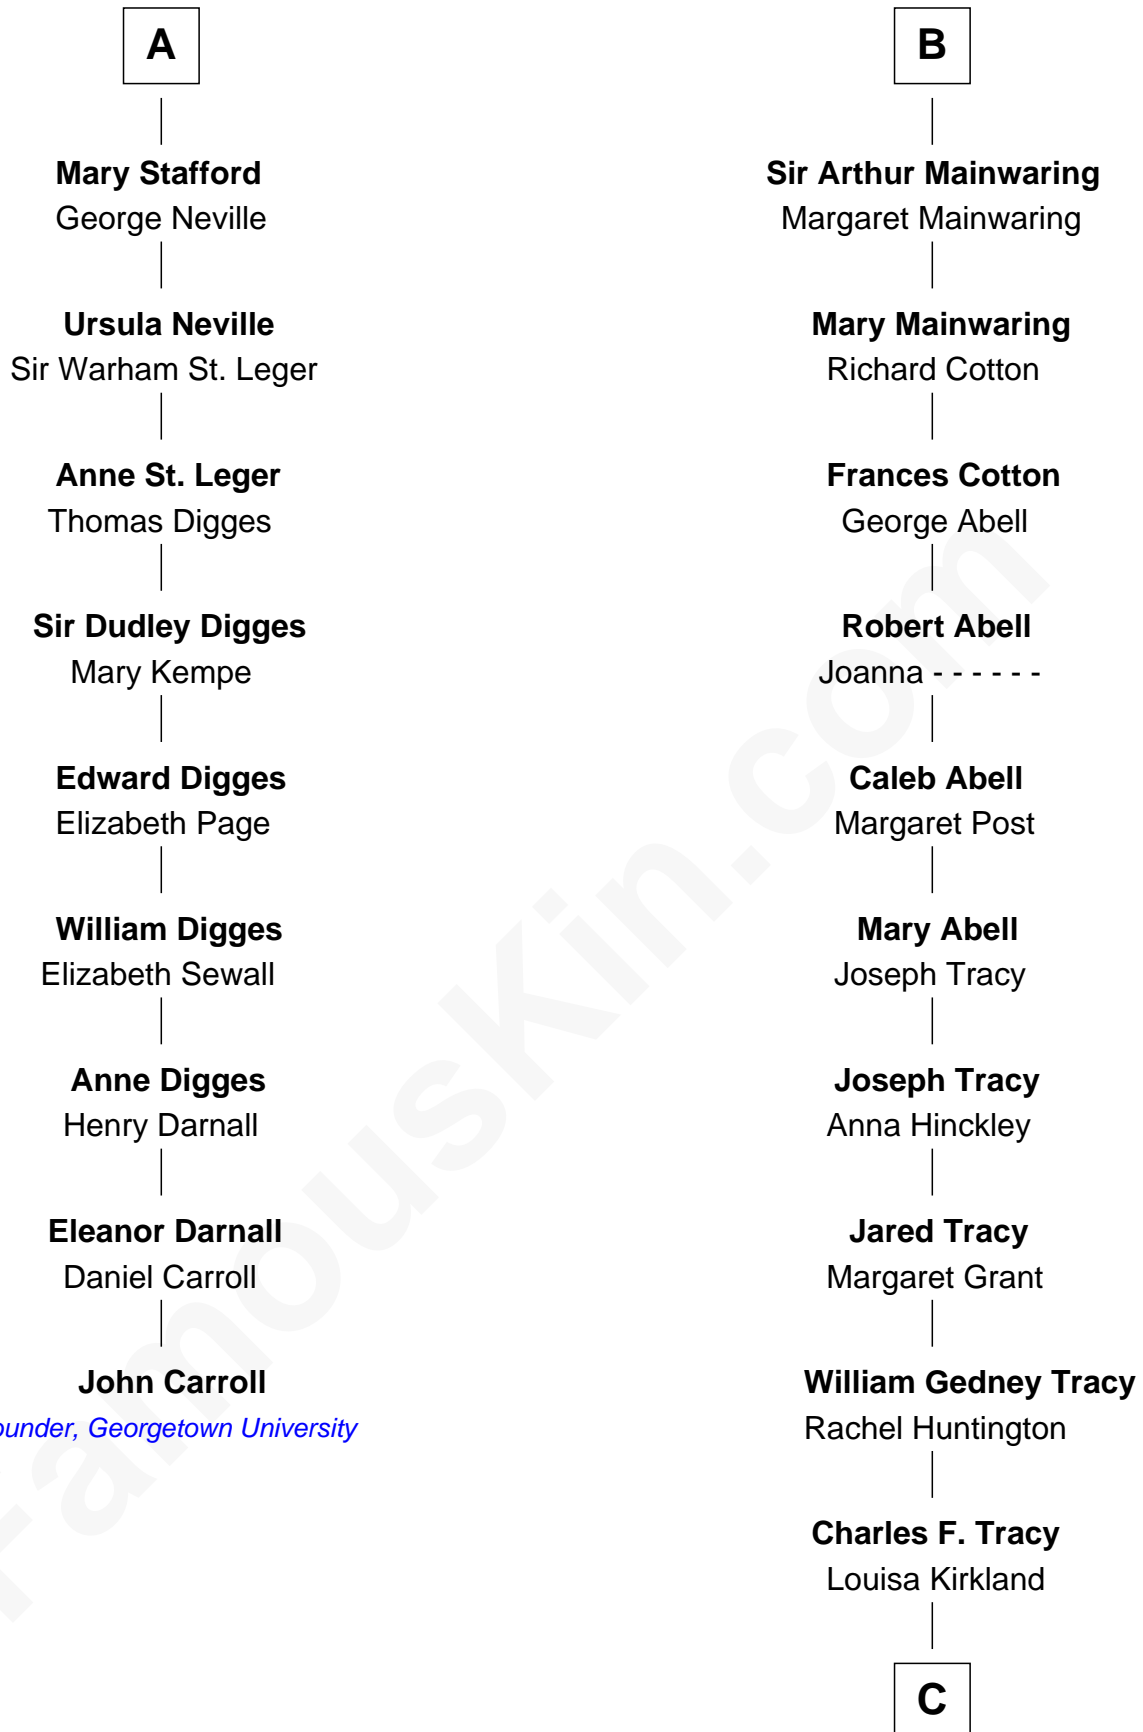

FamousKin.com

Relationship Chart of

John Carroll

Founder of Georgetown University

15th cousin 3 times removed of

J.P. Morgan, Jr.

American Banker and Philanthropist

C